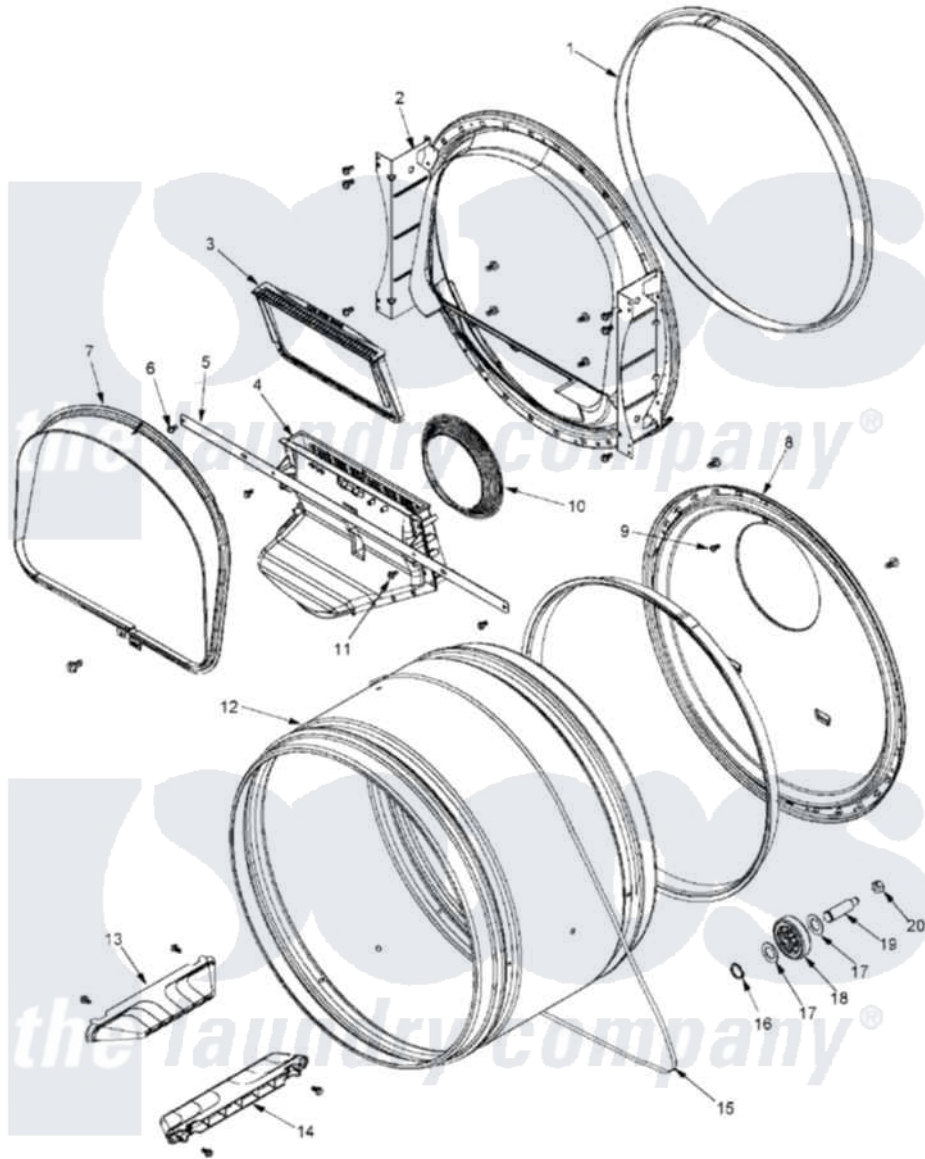

Maytag MLG23PDHGW 06 - TUMBLER

Maytag Residential Maytag MLG23PDHGW Dryer Parts Parts Diagram 06 - TUMBLER
 Click on the part number to view part

Item	Original Part Number	Replaced By	Status	Part Description
001	33001807			Seal, Tumbler
002	22001995			Screw Note: Screw, Tumbler Front And Shroud
"	33001802			Front, Tumbler
003	33002790			Lint Filter
004	22001995			Screw Note: Screw, Tumbler Front And Shroud
"	33001799			Outlet Duct Assembly Note: Outlet Duct Assembly
005	33002039			Brace, Tumbler Front
006	22001995			Screw Note: Screw, Tumbler Front And Shroud
007	22001995			Screw Note: Screw, Tumbler Front And Shroud
"	33002026			Extension, Tumbler Front
008	22001995			Screw Note: Screw, Tumbler Front And Shroud
"	33002779			Tumbler Back And Seal As-Pack

"	33003037		Tumbler Back And Seal
009	NLA	Not Available	SCREW---NA
010	33002560		Seal, Blower
011	33001768		Screw, Shroud Note: Screw, Shroud And Outlet Duct
012	33001794	33001889	Tumbler
013	33001756	33002032	Baffle
"	33001788	33002973	Screw, No.9-15 X 1.00 Hx WS
014	33001755		Baffle
"	33001788	33002973	Screw, No.9-15 X 1.00 Hx WS
015	33002535		V-Belt
016	410233	9703438	Ring-Retrn
017	312535		Washer, Vault Mounting Brk.
018	Y303373	12001541	Drum Roller/Washer Assembly--W
019	Y312948	6-3129480	Shaft- Tumbler
020	33001443		Nut, Hex