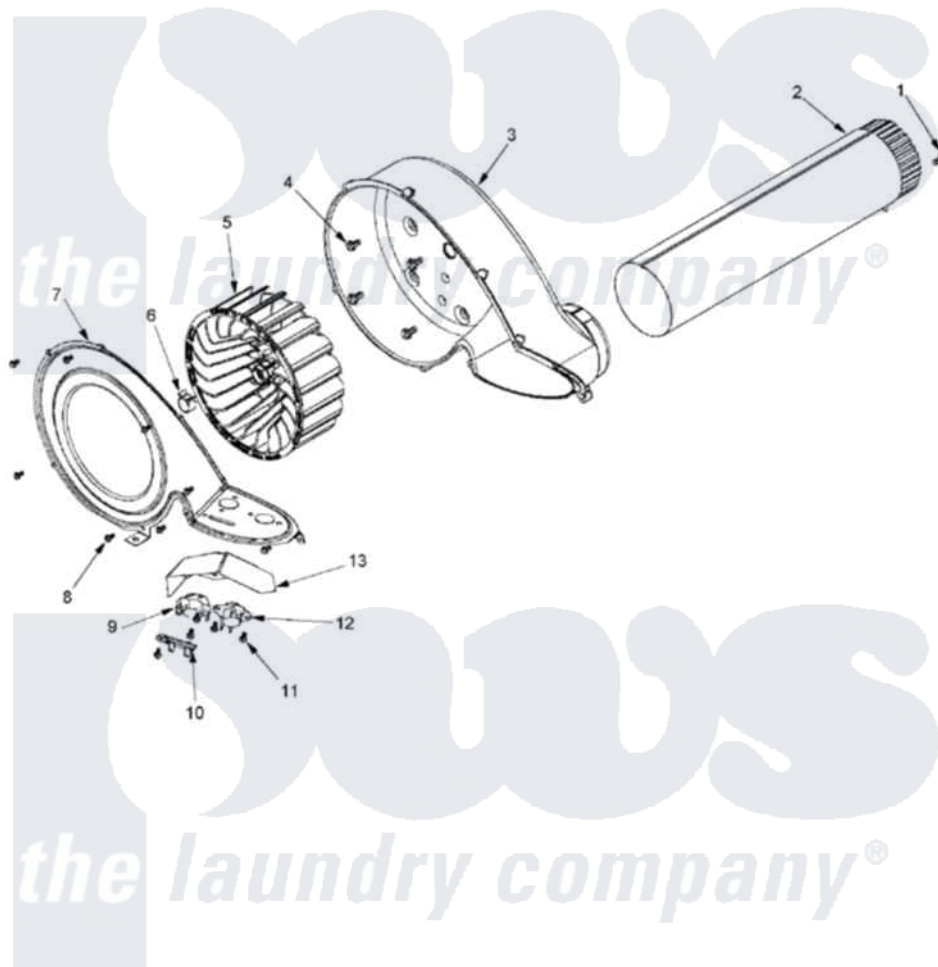

Maytag MLG23PDHGW 08 - BLOWER

Maytag Residential Maytag MLG23PDHGW Dryer Parts Parts Diagram 08 - BLOWER

[Click on the part number to view part](#)

Item	Original Part Number	Replaced By	Status	Part Description
001	22001995			Screw Note: Screw, Tumbler Front And Shroud
002	33001799			Outlet Duct Assembly Note: Outlet Duct Assembly
003	33001789			Housing, Blower
004	Y310632	1163839		Screw
005	33002797			Wheel, Blower
006	312967			Clamp, Blower Housing
007	33002711			Cover, Blower Housing
008	33001855	33002917		Screw, No.10-16
009	303392			Thermostat, Cycling
010	33001762			Fuse, Thermal
011	22002925	3370225		Screw
012	33303391			Thermostat, Cycling
013	33001837			Cover, Thermostat