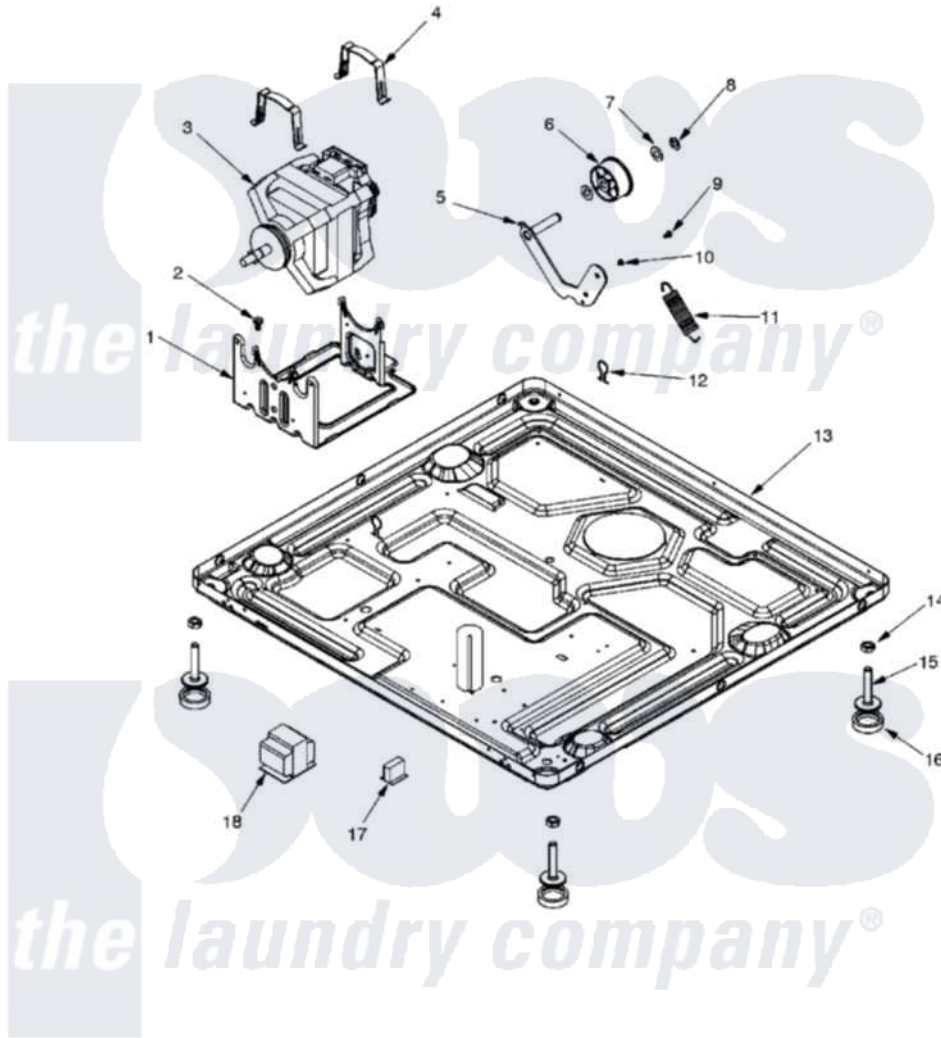

Maytag MLG23PDHGW 09 - BASE

Maytag [Residential Maytag MLG23PDHGW Dryer Parts](#) Parts Diagram 09 - BASE
 Click on the part number to view part

Item	Original Part Number	Replaced By	Status	Part Description
001	33002817			Motor Support, Offset
002	Y313561			Screw----NA
003	33002796	W10197708		Motor-Drive
004	33002221	Y015825		Clip, Motor To Motor Support
005	33001840	6-3705180		Idler Arm
006	33001783	6-3700340		Bearing- I
007	Y312527			Washer, Idler Shaft
008	312958	354987		Ring, Retaining
009	Y014874			Screw, Idler Arm And Sleeve
010	33002218			Grommet, Idler Arm
011	33002460	33002459		Assembly, Spring And Plug
012	410490			Spring, Retainer Wire Harness
013	33002975			Base----NA
"	NLA		Not Available	BASE, (LWR)----NA
014	Y052740	62739		Nut, Lock
015	22003544			Adjustable Leg W/Foot And Nut

016	210684	Foot, Adjustable Leg
017	33002508	W10133285 Transformer 120V To 22.5vac
018	33001821	Transformer
"	33001948	Transformer Lower