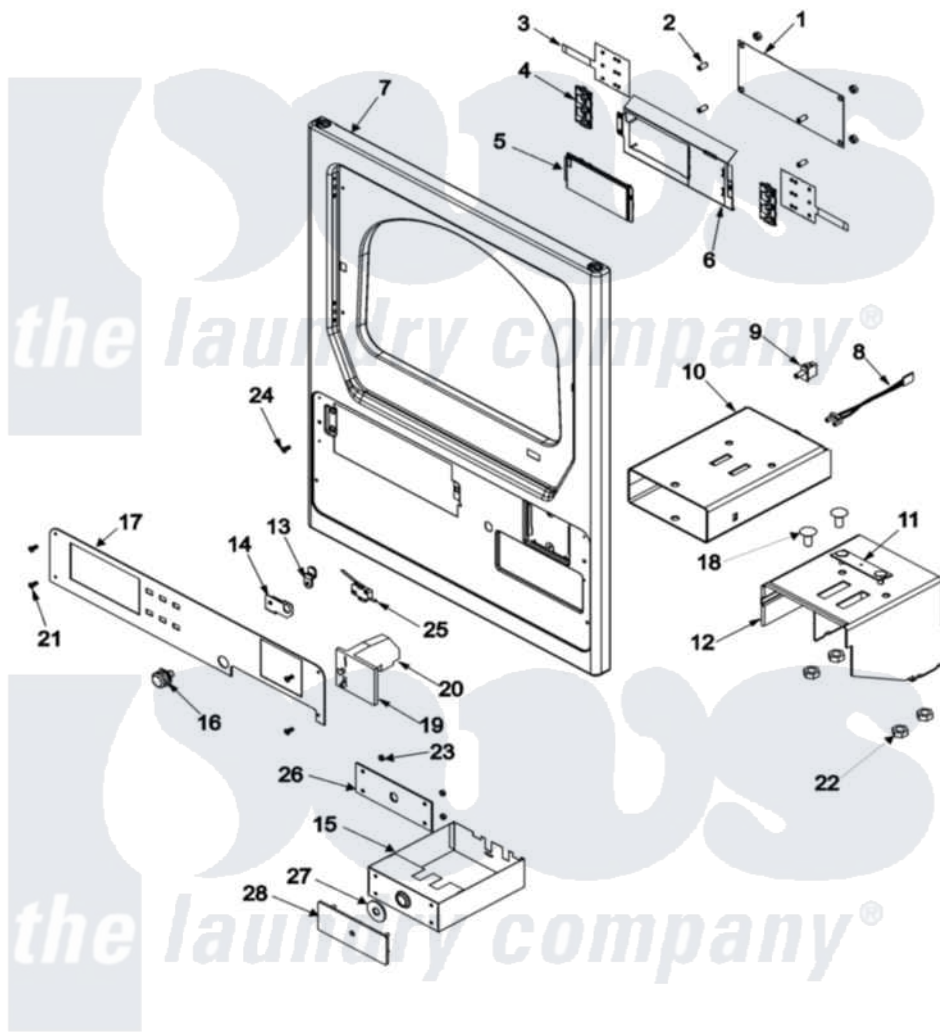

Maytag MLG23PDHWW 01 - CONTROL PANEL

Maytag [Residential Maytag MLG23PDHWW Dryer Parts](#) Parts Diagram 01 - CONTROL PANEL
 Click on the part number to view part

Item	Original Part Number	Replaced By	Status	Part Description
001	33002836	33003007		Control Board
"	33003007			Control Board
"	912077			Locknut, Reader Harness
002	33001204			Stand-Off, Ccontrol Board
003	33002152	W10133277		Membrane Switch Assembly
004	33002863	W10131113		Push Button
005	33002150	W10133268		Cover, Display
006	33002155			Plate, Control Mounting
007	33002978			Panel, Front Straight -PD
008	22001965			Optic Switch Assembly
"	314665			Screw, Switch Assembly
009	33002117	208042		Switch, Sensor
010	33002977			Assembly, Coin Vault
011	22001810		Not Available	STRAP, MOUNTING
"	910181			Lockwasher, Terminal Block
012	33002974		Not Available	BRACKET,VAULT - PRIME

013	213750	W10133266	Cam-Lock
014	33001982		Bracket, Switch Mounting
015	2206815	33002980	Coin Box----NA
"	33002980		Coin Box----NA
016	22002349	W10116737	Lock
017	33002976		Facia, Comercial PD, D/D
018	33001991		Bolt, Carriage
019	33002644		Dual Faceplate Assembly
"	33002647		Single Faceplate Assembly
020	22003678	22004112	Coin Drop Greenwald Us.25
"	22004112		Coin Drop Greenwald Us.25
"	22004113	W10133245	Dual Coin Drop Assembly
"	22004114		Coin Drop Greenwald .25
"	33002646		Coin Drop-Canada
021	215506		Screw, Control Panel Overlay
022	Y052734		Nut, Carrage Bolts And Bracket
023	Y052721		Nut, Terminal Block Plate
024	33002051	Not Available	SCREW, FRONT PANEL
025	33002117	208042	Switch, Sensor
026	2206813		Lock Plate
"	33002981	2206813	Lock Plate
027	33002982		Washer, Spinning Security
028	2206814		Assembly, Security Plate
"	33002979	2206814	Assembly, Security Plate