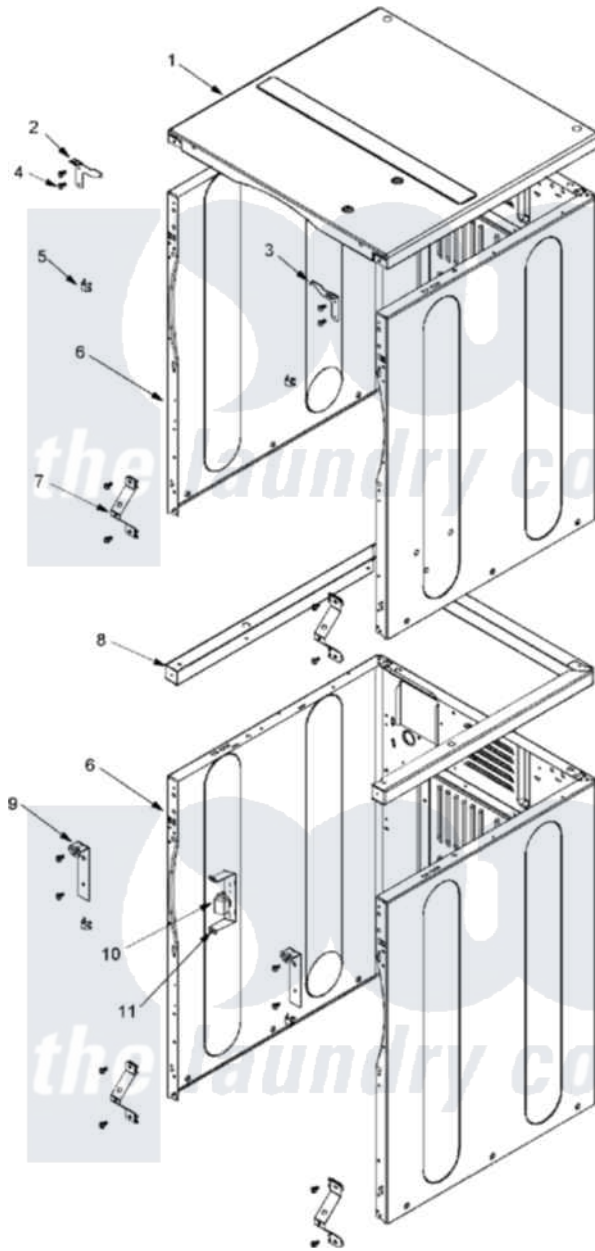

Maytag MLG23PDHWW 02 - CABINET FRONT

Maytag [Residential Maytag MLG23PDHWW Dryer Parts](#) Parts Diagram 02 - CABINET FRONT
 Click on the part number to view part

Item	Original Part Number	Replaced By	Status	Part Description
001	22001402	214354		Screw, Top Cover To Cabnt.
"	33002124			Cover, Top
002	33002818			Bracket, LH Upper Front Panel
003	33002819			Bracket, RH Upper Front Panel
004	22001995			Screw Note: Screw, Tumbler Front And Shroud
005	33001980			Fastener, Access Panel
006	NLA		Not Available	CABINET ASSY (WHT-AS PK)
007	22001995			Screw Note: Screw, Tumbler Front And Shroud
"	22002425			Bracket, "V"
008	22001402	214354		Screw, Top Cover To Cabnt.
"	33002820			Support Weld Assembly
009	22001995			Screw Note: Screw, Tumbler Front And Shroud
"	33002821	33002861		Bracket- L
010	22004151	W10133335		Relay, Motor

" Y251119

[3177991](#)

Screw

011

[314627](#)

Bracket, Relays

"

Y251119

[3177991](#)

Screw