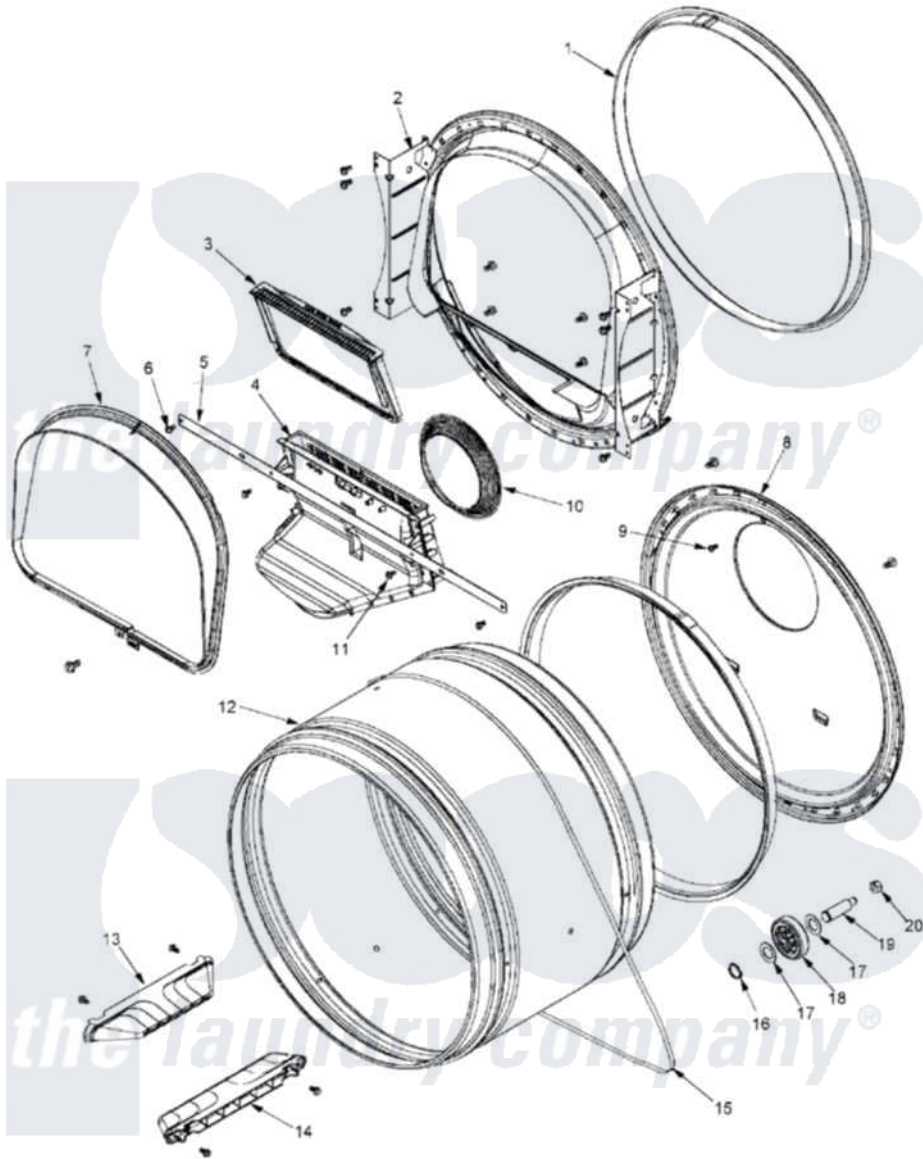

Maytag MLG23PDHWW 06 - TUMBLER

Maytag [Residential Maytag MLG23PDHWW Dryer Parts](#) Parts Diagram 06 - TUMBLER
 Click on the part number to view part

Item	Original Part Number	Replaced By	Status	Part Description
001	33001807			Seal, Tumbler
002	22001995			Screw Note: Screw, Tumbler Front And Shroud
"	33001802			Front, Tumbler
003	33001804	33002790		Lint Filter
004	22001995			Screw Note: Screw, Tumbler Front And Shroud
"	33001799			Outlet Duct Assembly Note: Outlet Duct Assembly
005	33002039			Brace, Tumbler Front
006	22001995			Screw Note: Screw, Tumbler Front And Shroud
007	22001995			Screw Note: Screw, Tumbler Front And Shroud
"	33002026			Extension, Tumbler Front
008	22001995			Screw Note: Screw, Tumbler Front And Shroud
"	33002779			Tumbler Back And Seal As-Pack

"	33003037		Tumbler Back And Seal
009	NLA	Not Available	SCREW---NA
010	33002560		Seal, Blower
011	33001768		Screw, Shroud Note: Screw, Shroud And Outlet Duct
012	33001794	33001889	Tumbler
013	33001756	33002032	Baffle
"	33001788	33002973	Screw, No.9-15 X 1.00 Hx WS
014	33001755		Baffle
"	33001788	33002973	Screw, No.9-15 X 1.00 Hx WS
015	33002535		V-Belt
016	410233	9703438	Ring-Retrn
017	312535		Washer, Vault Mounting Brk.
018	Y303373	12001541	Drum Roller/Washer Assembly--W
019	Y312948	6-3129480	Shaft- Tumbler
020	33001443		Nut, Hex