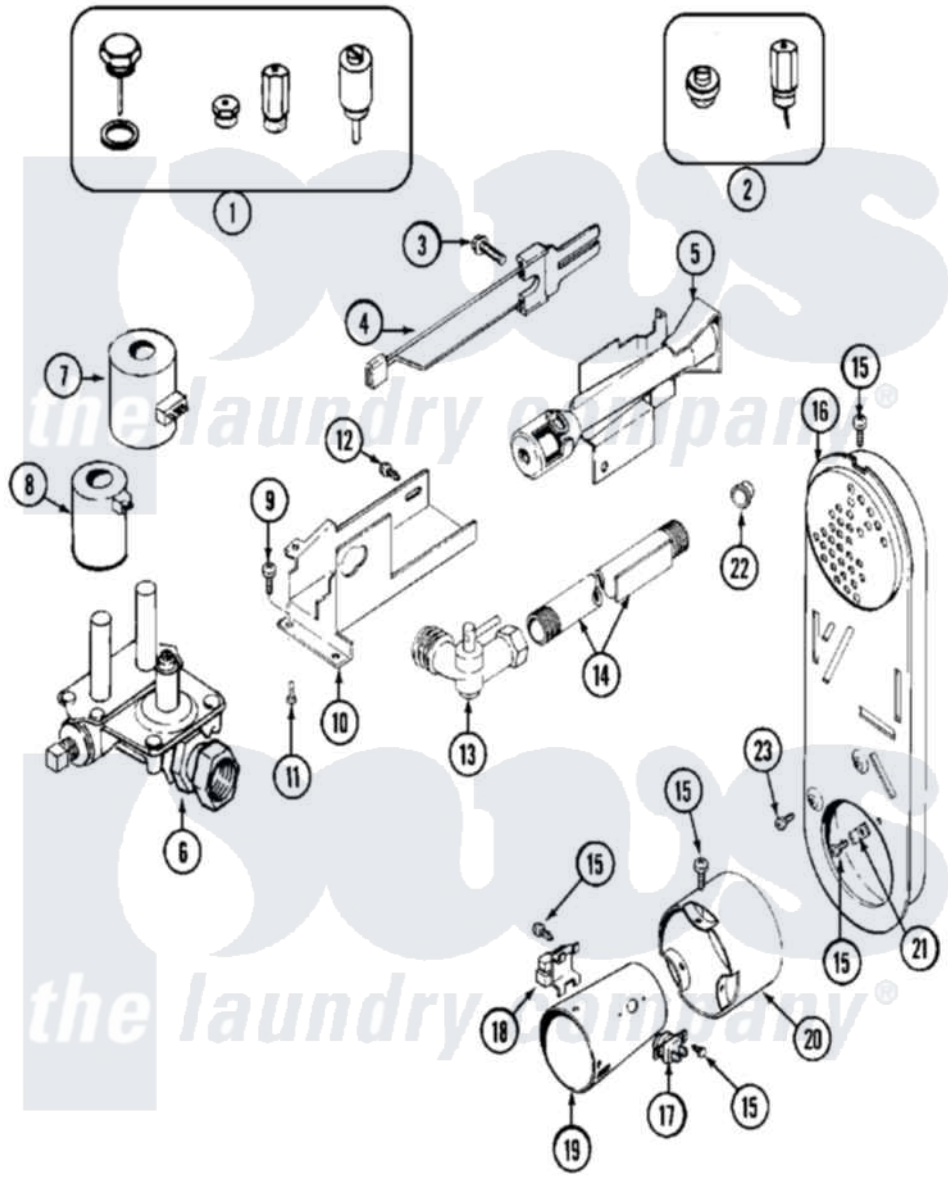

Maytag MLG23PDHWW 07 - GAS VALVE

Maytag Residential Maytag MLG23PDHWW Dryer Parts Parts Diagram 07 - GAS VALVE
 Click on the part number to view part

Item	Original Part Number	Replaced By	Status	Part Description
001	Y308378	W10402145		LP Gas Con
002	Y308377		Not Available	CONVERSION KIT (LP TO NATURAL)
003	304971			Screw Note: Screw, Igniter
004	33002789			Igniter Assembly
005	33002793			Burner Assembly
006	308345			Valve, Gas
007	306106			Coil, Holding And Booster-W
008	306105	694540		Coil, 60 Hz
009	Y313561			Screw----NA
010	33002710			Bracket, Gas Control
011	Y313561			Screw----NA
012	22001995			Screw Note: Screw, Tumbler Front And Shroud
013	306086			Angle Shut Off For Gas Valve
014	33001735			Pipe And Bracket Assembly Series 18 Not Needed Use Vavle

015	211294	90767	Screw, 8A X 3/8 HeX Washer Head Tapping
016	33002765	Not Available	INLET DUCT ASSEMBLY (GAS)
"	33003039		Assembly, Inlet Duct-Gas
017	305169		Thermostat, Hi-Limit Gas
018	Y303377	338906	Radiant, Sensor
019	33001835		Cone Assembly, Combustion
020	Y303841		Cone, Extension
021	Y312890		Retainer, Heater Chamber
022	33001693		Cap, Gas Pipe
023	211294	90767	Screw, 8A X 3/8 HeX Washer Head Tapping