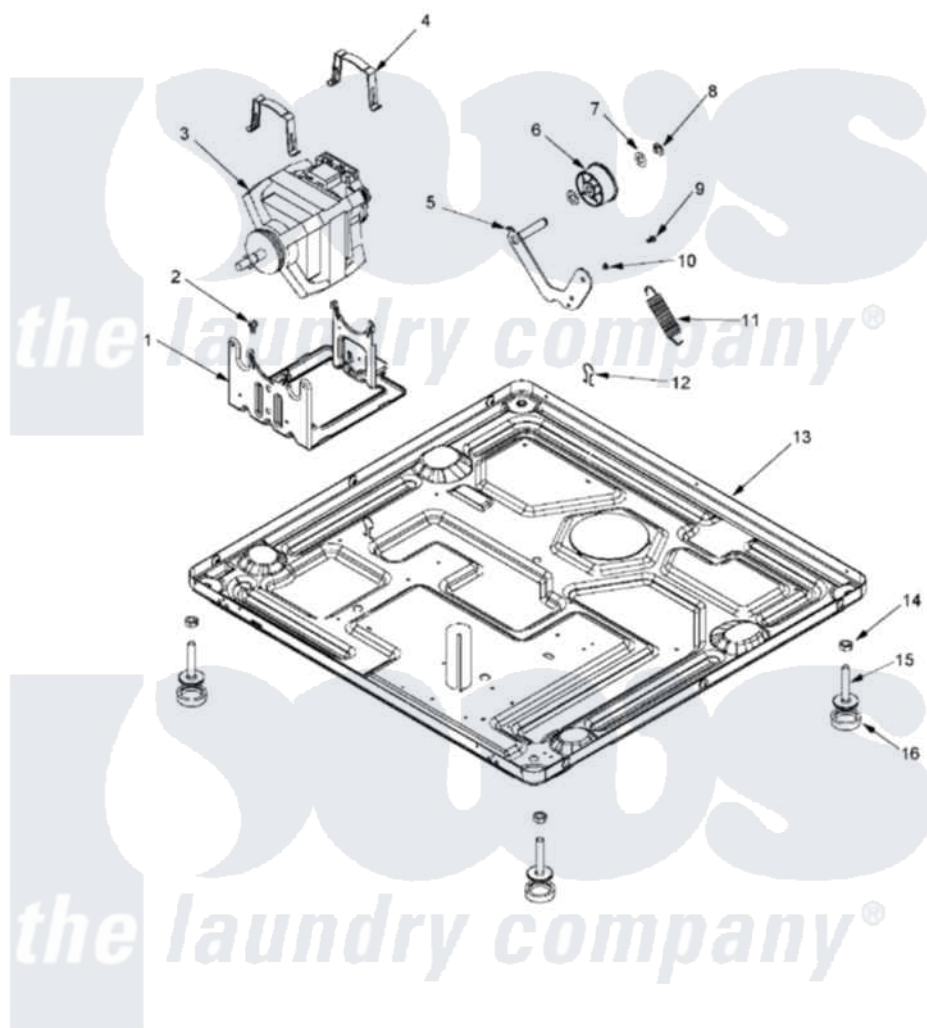

Maytag MLG23PDHWW 09 - BASE

Maytag [Residential Maytag MLG23PDHWW Dryer Parts](#) Parts Diagram 09 - BASE
 Click on the part number to view part

Item	Original Part Number	Replaced By	Status	Part Description
001	33002817			Motor Support, Offset
002	Y313561			Screw----NA
003	33002795			Motor, Drive 60Hz
004	33002221	Y015825		Clip, Motor To Motor Support
005	33001840	6-3705180		Idler Arm
006	33001783	6-3700340		Bearing- I
007	Y312527			Washer, Idler Shaft
008	312958	354987		Ring, Retaining
009	Y014874			Screw, Idler Arm And Sleeve
010	33002218			Grommet, Idler Arm
011	33002460	33002459		Assembly, Spring And Plug
012	410490			Spring, Retainer Wire Harness
013	33002186	W10133285		Transformer 120V To 22.5vac
"	33002975			Base----NA
"	NLA		Not Available	BASE, (LWR)----NA
014	Y052740	62739		Nut, Lock