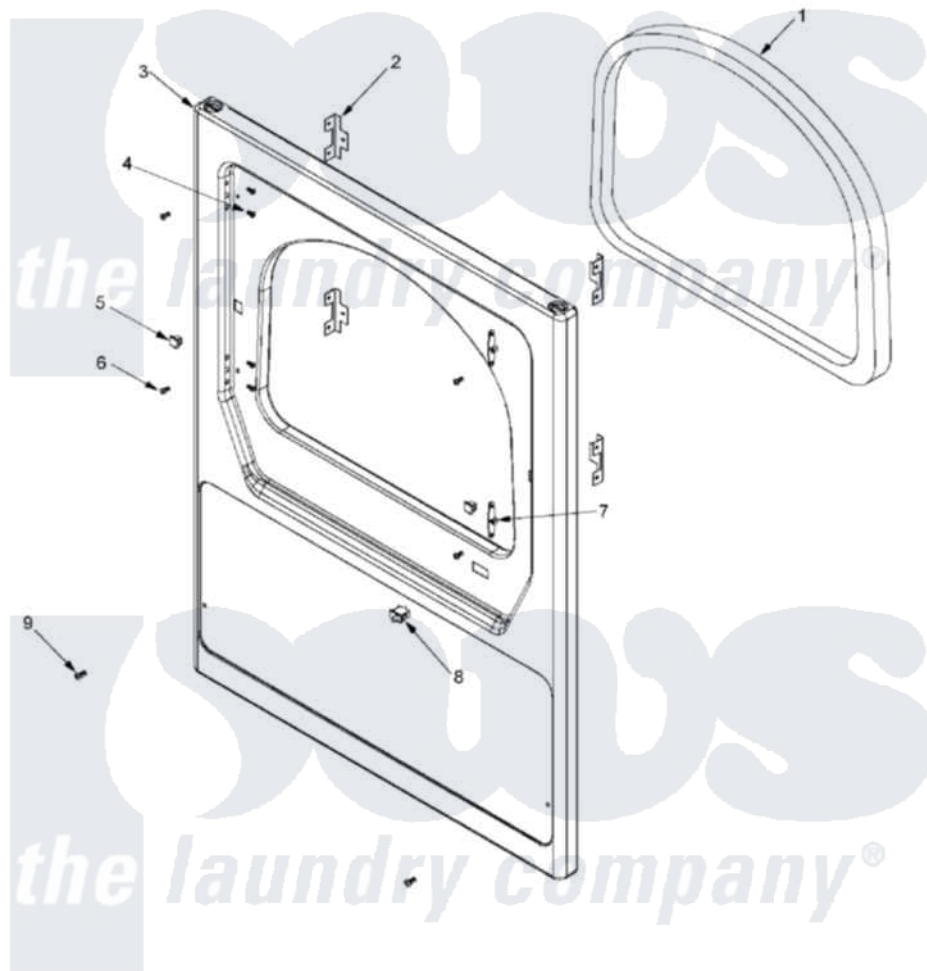

Maytag MLG23PDHXW 04 - FRONT PANEL

Maytag [Residential Maytag MLG23PDHXW Dryer Parts](#) Parts Diagram 04 - FRONT PANEL
 Click on the part number to view part

Item	Original Part Number	Replaced By	Status	Part Description
001	33001767			Seal, Shroud
002	33002025			Twin Speednut
003	33002825			Panel, Flat Front Lower
"	33002978			Panel, Front Straight -PD
004	22002062	98006631		Screw
005	Y304578	LA-1003		Door Catch Kit
006	33001486	98008544		Screw
007	33001175			Cover, Hinge Hole
008	33001509	W10169313		Switch-Dor
009	33002881			Screw, Security No.10-16 x 1/2