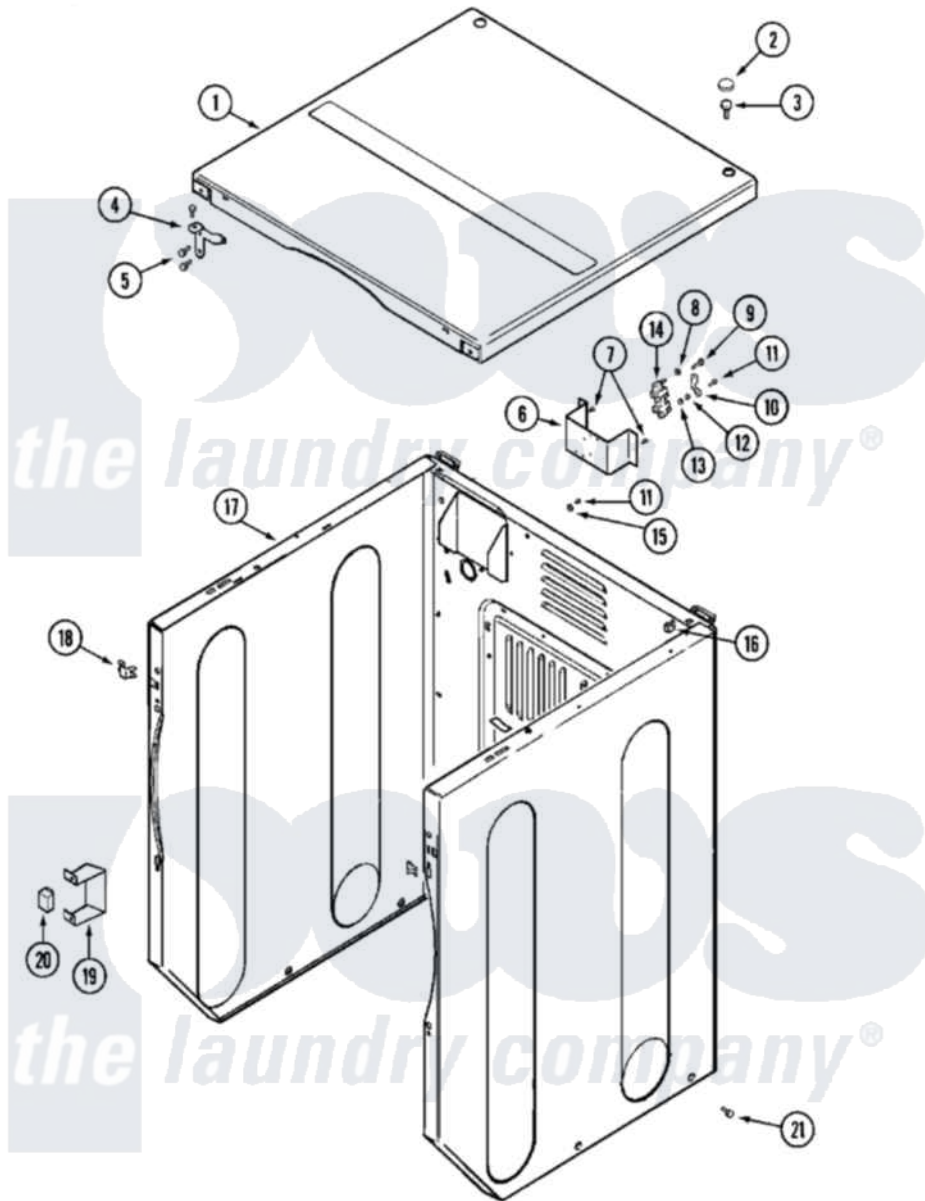

# Maytag MLG23PRAWW 02 - CABINET-FRONT (UPPER)

Maytag Residential Maytag MLG23PRAWW Dryer Parts Parts Diagram 02 - CABINET-FRONT (UPPER)  
 Click on the part number to view part

Item	Original Part Number	Replaced By	Status	Part Description
001	<a href="#">22001995</a>			Screw Note: Screw, Tumbler Front And Shroud
"	22001996	<a href="#">3370225</a>		Screw
"	33001995	<a href="#">33002124</a>		Cover, Top
"	33002062		Not Available	BACKUP, STRAIN RELIEF
"	<a href="#">Y314174</a>			Terminal Cover - Canada
002	<a href="#">33001997</a>			Plug, Hole
003	22001883	<a href="#">214354</a>		Screw, Top Cover To Cabnt.
004	<a href="#">33001998</a>			Bracket, Top Cover
"	<a href="#">33001999</a>			Bracket, Top Cover
005	<a href="#">22001995</a>			Screw Note: Screw, Tumbler Front And Shroud
006	<a href="#">33002059</a>			Bracket, Terminal Block
"	NLA		Not Available	BRACKET, TERMINAL BLOCK---NA
007	<a href="#">22001995</a>			Screw Note: Screw, Tumbler Front And Shroud
008	<a href="#">Y311270</a>			Washer, Terminal Block

009	Y312209	<a href="#">W10001200</a>	Screw
010	<a href="#">Y312184</a>		Strap, Grounding
011	NLA	Not Available	SCREW, GROUND LUG
012	311484	<a href="#">112432</a>	Nut
013	<a href="#">311093</a>		Washer, Terminal Connection
014	<a href="#">33001244</a>		Block, Terminal
015	NLA	Not Available	WASHER, GROUND LUG
016	<a href="#">22001502</a>		Fastener, U-NUt
017	NLA	Not Available	CABINET ASSY (WHT-AS PK)
018	<a href="#">33001980</a>		Fastener, Access Panel
019	<a href="#">33002002</a>		Bracket, Switch
"	Y251119	<a href="#">3177991</a>	Screw
020	<a href="#">306398</a>		Relay, Heater
021	<a href="#">213007</a>		Xfor Cabinet See Cabinet, Back