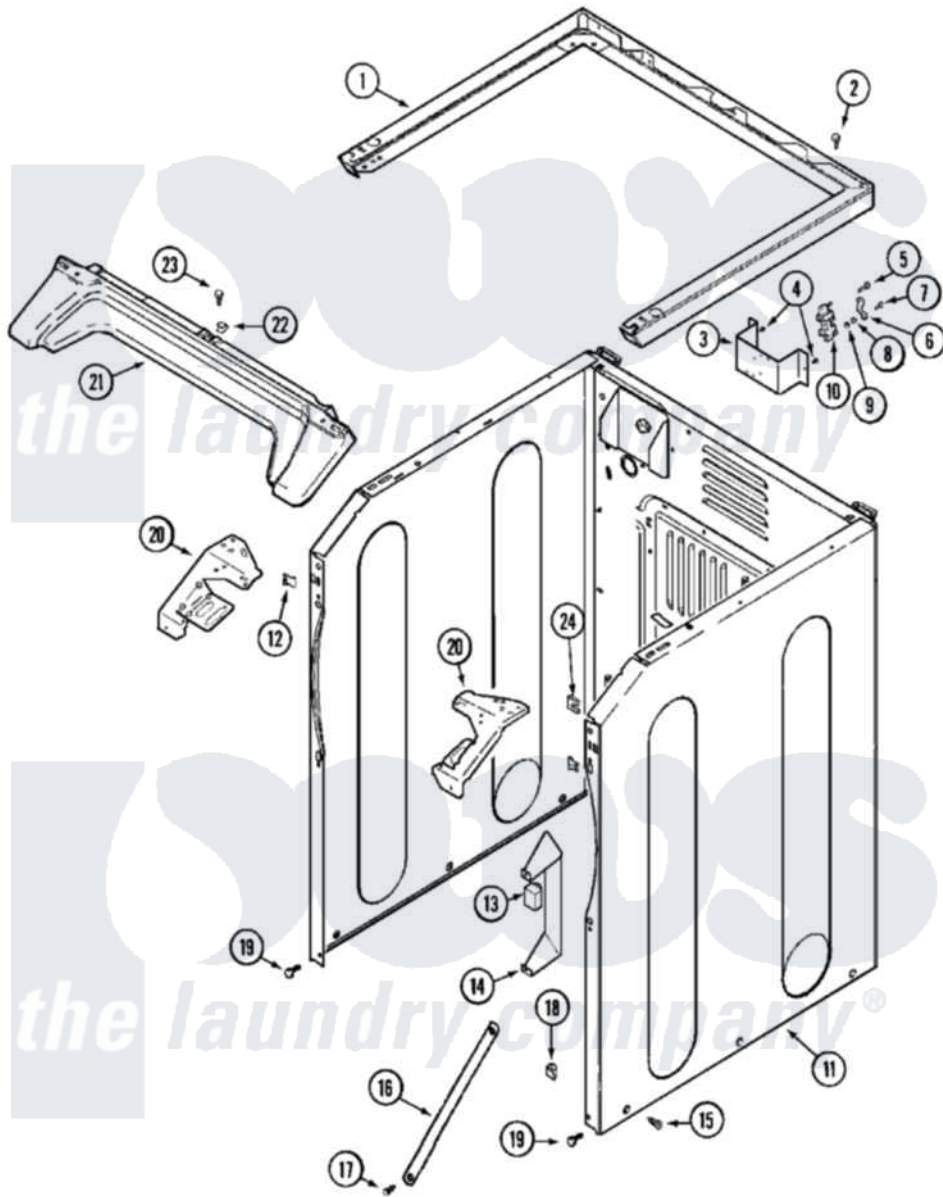

# Maytag MLG23PRAWW 03 - CABINET-FRONT (LOWER)

Maytag Residential Maytag MLG23PRAWW Dryer Parts Parts Diagram 03 - CABINET-FRONT (LOWER)  
 Click on the part number to view part

Item	Original Part Number	Replaced By	Status	Part Description
001	33002005	<a href="#">33002963</a>		Support, Weld Assembly
002	22001883	<a href="#">214354</a>		Screw, Top Cover To Cabnt.
003	315471	<a href="#">22003298</a>		Retainer, Wire
"	NLA		Not Available	BRACKET, TERMINAL BLOCK---NA
004	<a href="#">22001995</a>			Screw Note: Screw, Tumbler Front And Shroud
005	Y312209	<a href="#">W10001200</a>		Screw
006	<a href="#">Y312184</a>			Strap, Grounding
007	NLA		Not Available	SCREW, GROUND STRAP
008	311484	<a href="#">112432</a>		Nut
009	<a href="#">311093</a>			Washer, Terminal Connection
010	<a href="#">33001244</a>			Block, Terminal
011	<a href="#">22001995</a>			Screw Note: Screw, Tumbler Front And Shroud
"	<a href="#">22002381</a>			V-Bracket
"	<a href="#">22002382</a>			Fastener, V-Bracket