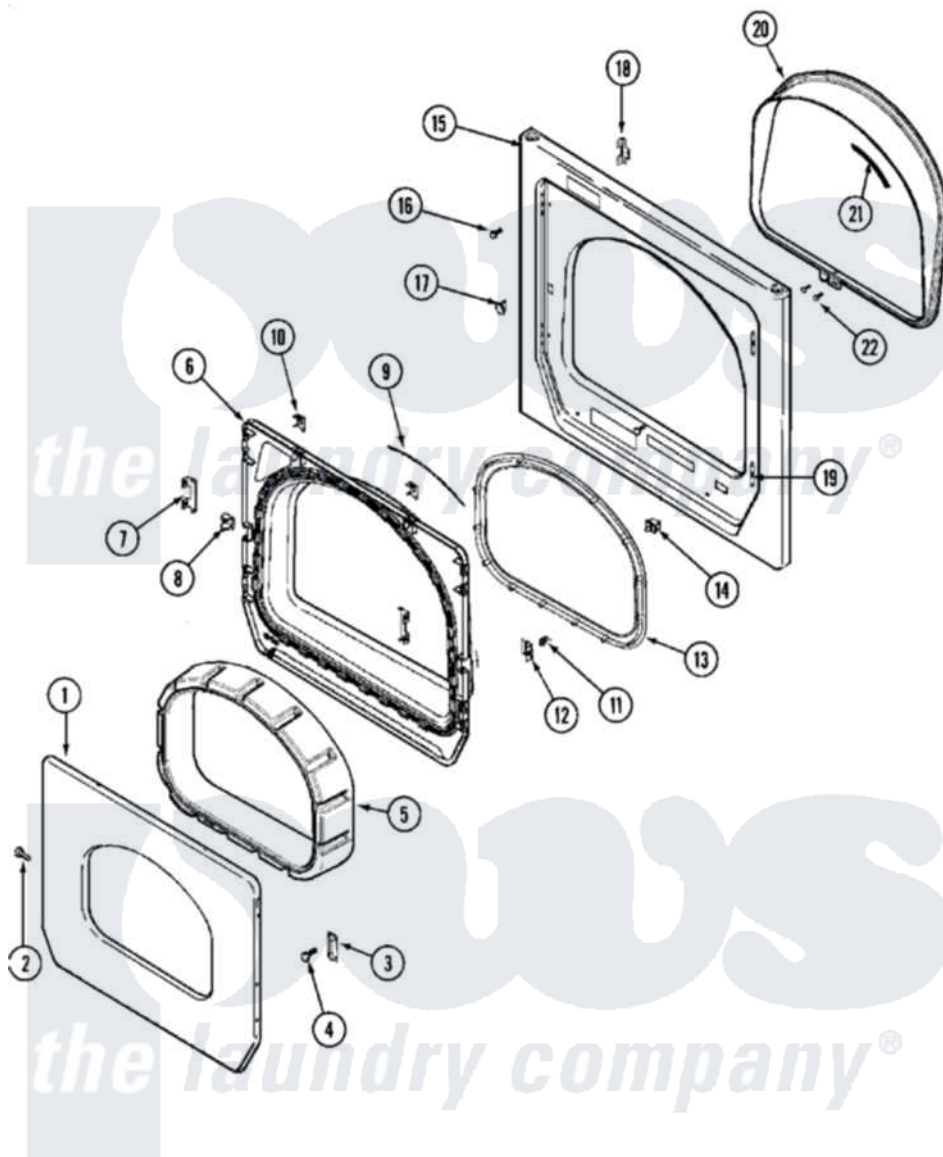

Maytag MLG23PRAWW 04 - DOOR (UPPER)

Maytag Residential Maytag MLG23PRAWW Dryer Parts Parts Diagram 04 - DOOR (UPPER)
 Click on the part number to view part

Item	Original Part Number	Replaced By	Status	Part Description
001	33002015			Door, Outer
002	22002063			Screw No.8-18AB Wafer Head
003	33002017			Hinge, Door
004	22002062	98006631		Screw
005	22002300	9740848		Screw, Mixing Valve Mounting
"	33002018	33002780		Door Tunnel W` Handle
006	33002020			Door, Inner W/Seal
007	22002038			Clip, Door
008	33001763			Plug, Inner Door
009	33002094			Seal, Door
010	22002039			Clip, Door
011	33001761			Strike, Door
012	33001793			Bracket, Strike
013	33002607			Lens, Door
014	33001509	W10169313		Switch-Dor
015	33001711	33002936		Medallion-

"	33002051	Not Available	SCREW, FRONT PANEL
"	33002081		Panel, Front
016	33001486	98008544	Screw
017	33001791	306436	Door Latch Kit--W
018	33002025		Twin Speednut
019	33001175		Cover, Hinge Hole
020	33002026		Extension, Tumbler Front
021	33001767		Seal, Shroud
022	33001855	33002917	Screw, No.10-16