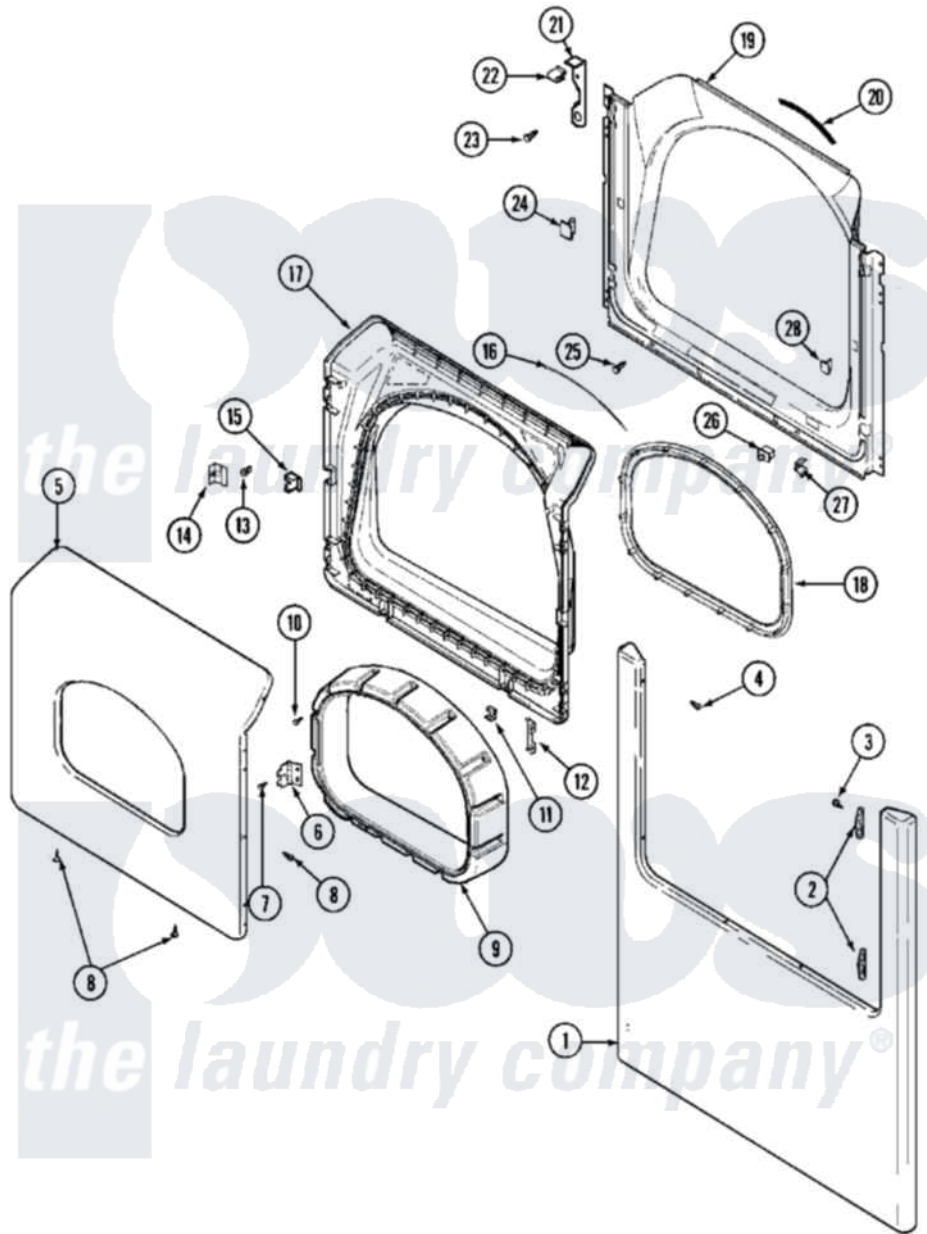

Maytag MLG23PRAWW 05 - DOOR (LOWER)

Maytag Residential Maytag MLG23PRAWW Dryer Parts Parts Diagram 05 - DOOR (LOWER)
 Click on the part number to view part

Item	Original Part Number	Replaced By	Status	Part Description
001	22002241	22002836		Panel, Front
002	33001764			Cover, Hinge Hole
003	33001846			Screw, Hinge Hole Cover
004	22002243			Screw, Front Panel And Hinge
005	33002028			Door, Outer
006	33001759			Hinge, Door
007	22002062	98006631		Screw
008	22002063			Screw No.8-18AB Wafer Head
009	33002018	33002780		Door Tunnel W` Handle
010	22002300	9740848		Screw, Mixing Valve Mounting
011	22002039			Clip, Door
012	22002038			Clip, Door
013	33001761			Strike, Door
"	Y304578	LA-1003		Door Catch Kit
014	33001793			Bracket, Strike
015	33001763			Plug, Inner Door

016	33002094		Seal, Door
017	33002949	Not Available	DOOR, INNER W/SEAL COMMERCIAL
018	33002022	33002607	Lens, Door
019	33001778		Shroud
020	33001767		Seal, Shroud
021	22002991		Kit, Access Cover Hook
022	33002037		Fastener, Access Cover Hook
023	22001995		Screw Note: Screw, Tumbler Front And Shroud
024	33001791	306436	Door Latch Kit--W
025	33001768		Screw, Shroud Note: Screw, Shroud And Outlet Duct
026	33001509	W10169313	Switch-Dor
027	33001760		Bracket, Hinge