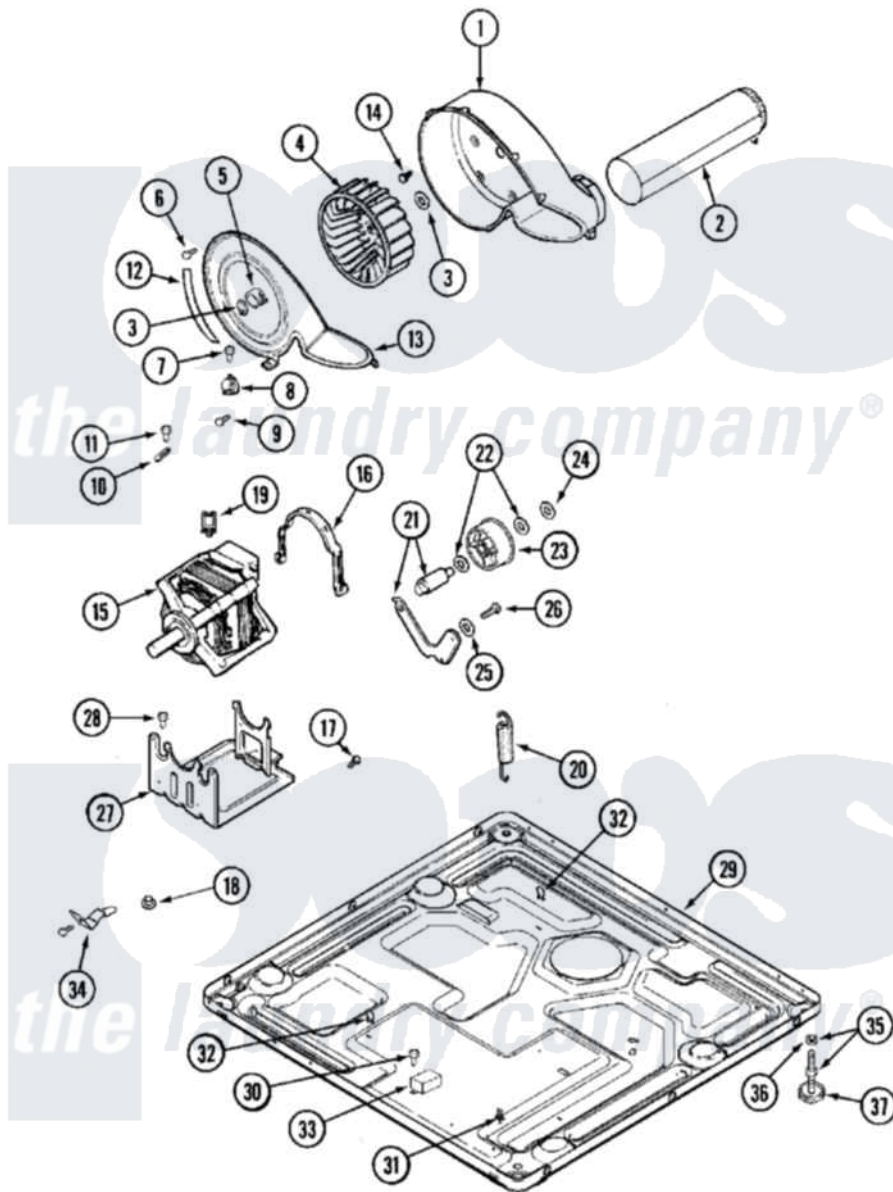

# Maytag MLG23PRAWW 10 - MOTOR DRIVE

Maytag Residential Maytag MLG23PRAWW Dryer Parts Parts Diagram 10 - MOTOR DRIVE  
 Click on the part number to view part

Item	Original Part Number	Replaced By	Status	Part Description
001	<a href="#">33001789</a>			Housing, Blower
002	<a href="#">22001995</a>			Screw Note: Screw, Tumbler Front And Shroud
"	<a href="#">33001800</a>			Duct Assembly, Exhaust
003	410233	<a href="#">9703438</a>		Ring-Retrn
004	<a href="#">33001790</a>			Wheel, Blower
"	<a href="#">33002797</a>			Wheel, Blower
005	<a href="#">312967</a>			Clamp, Blower Housing
006	33001855	<a href="#">33002917</a>		Screw, No.10-16
007	<a href="#">Y313561</a>			Screw----NA
008	<a href="#">303392</a>			Thermostat, Cycling
"	<a href="#">33303391</a>			Thermostat, Cycling
009	22001996	<a href="#">3370225</a>		Screw
010	<a href="#">33001762</a>			Fuse, Thermal
011	NLA		Not Available	SCREW, THERMAL CUT-OFF
012	<a href="#">33002560</a>			Seal, Blower
013	33001796	<a href="#">33002711</a>		Cover, Blower Housing