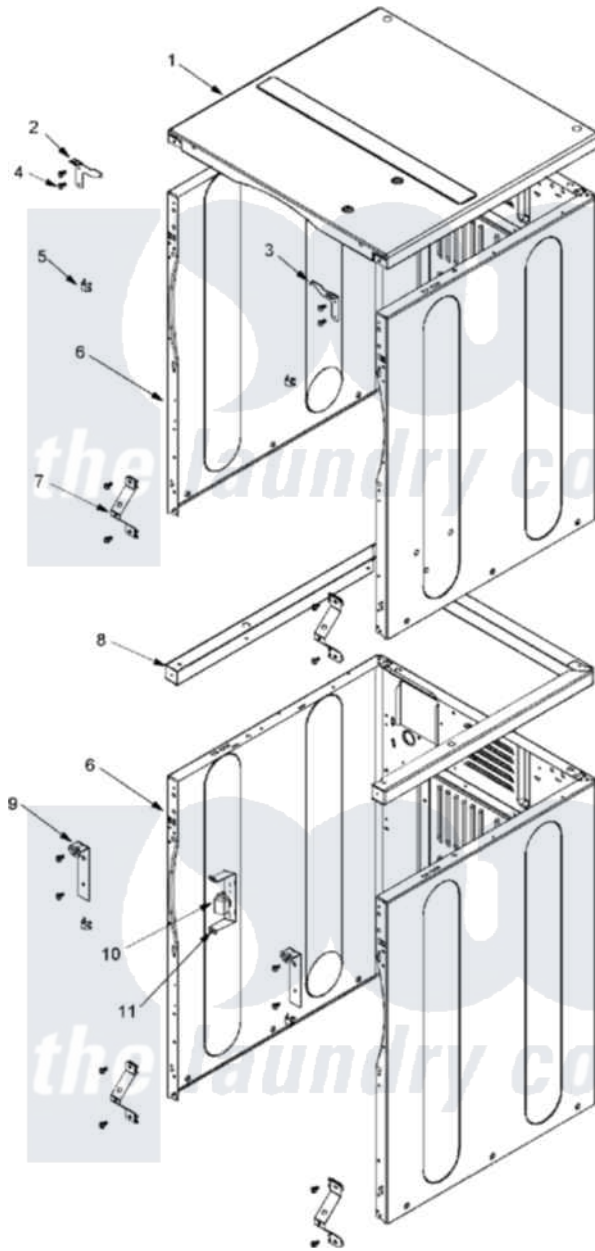

Maytag MLG23PRFWW 02 - CABINET FRONT

Maytag [Residential Maytag MLG23PRFWW Dryer Parts](#) Parts Diagram 02 - CABINET FRONT
 Click on the part number to view part

Item	Original Part Number	Replaced By	Status	Part Description
001	22001402	214354		Screw, Top Cover To Cabnt.
"	33002124			Cover, Top
002	33002818			Bracket, LH Upper Front Panel
003	33002819			Bracket, RH Upper Front Panel
004	22001995			Screw Note: Screw, Tumbler Front And Shroud
005	33001980			Fastener, Access Panel
006	NLA		Not Available	CABINET ASSY (WHT-AS PK)
007	22001995			Screw Note: Screw, Tumbler Front And Shroud
"	22002425			Bracket, "V"
008	22001402	214354		Screw, Top Cover To Cabnt.
"	33002820			Support Weld Assembly
009	22001995			Screw Note: Screw, Tumbler Front And Shroud
"	33002821	33002861		Bracket- L
010	22004151	W10133335		Relay, Motor

"	306398		Relay, Heater
"	Y251119	3177991	Screw
011	22001078	3177991	Screw
"	22001995		Screw Note: Screw, Tumbler Front And Shroud
"	314627		Bracket, Relays
"	NLA	Not Available	BRACKET, RELAY