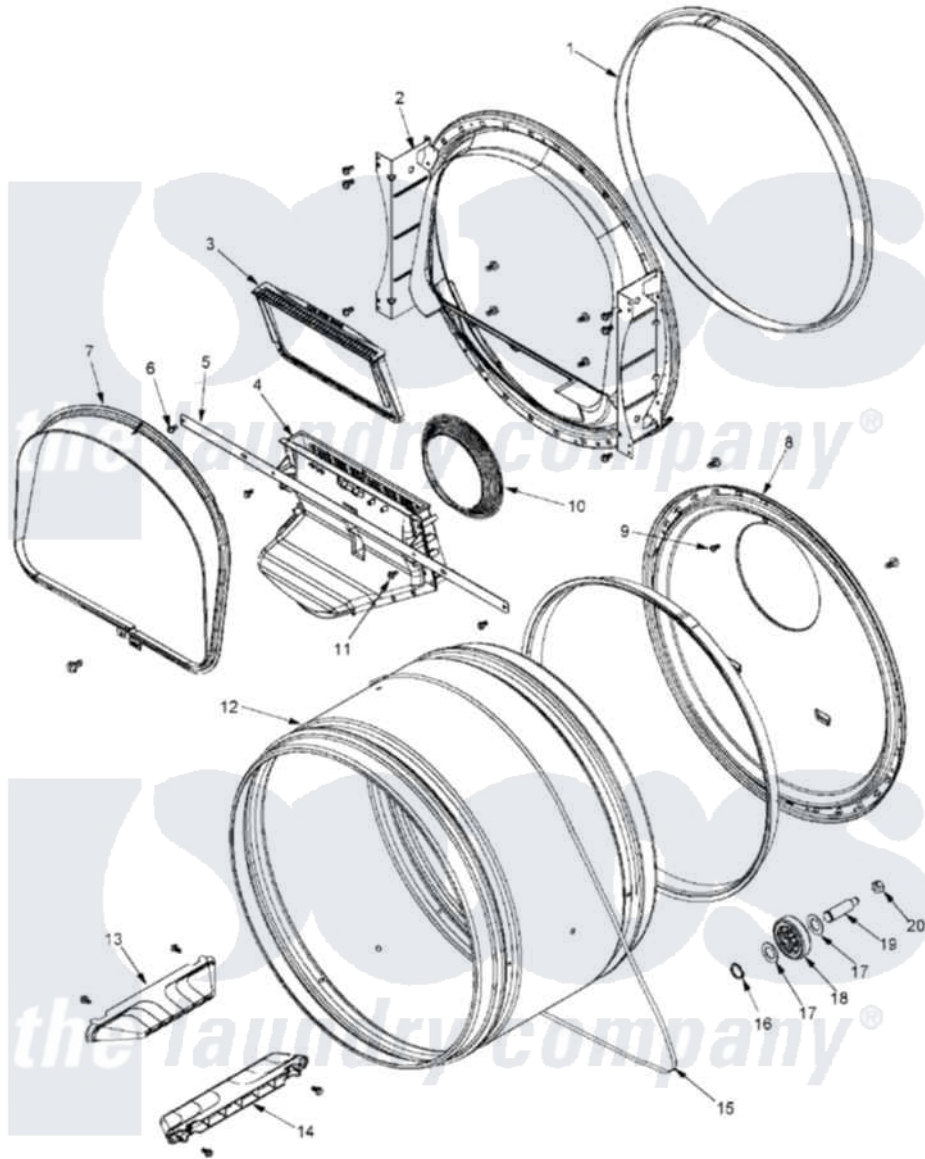

Maytag MLG23PRFWW 06 - TUMBLER

Maytag [Residential Maytag MLG23PRFWW Dryer Parts](#) Parts Diagram 06 - TUMBLER
 Click on the part number to view part

Item	Original Part Number	Replaced By	Status	Part Description
001	33001807			Seal, Tumbler
002	22001995			Screw Note: Screw, Tumbler Front And Shroud
"	33001802			Front, Tumbler
003	33002790			Lint Filter
004	22001995			Screw Note: Screw, Tumbler Front And Shroud
"	33001799			Outlet Duct Assembly Note: Outlet Duct Assembly
005	33002039			Brace, Tumbler Front
006	22001995			Screw Note: Screw, Tumbler Front And Shroud
007	22001995			Screw Note: Screw, Tumbler Front And Shroud
"	33002026			Extension, Tumbler Front
008	22001995			Screw Note: Screw, Tumbler Front And Shroud
"	33002779			Tumbler Back And Seal As-Pack

"	33003037		Tumbler Back And Seal
009	NLA	Not Available	SCREW---NA
010	33002560		Seal, Blower
011	33001768		Screw, Shroud Note: Screw, Shroud And Outlet Duct
012	33001794	33001889	Tumbler
013	33001756	33002032	Baffle
"	33001788	33002973	Screw, No.9-15 X 1.00 Hx WS
014	33001755		Baffle
"	33001788	33002973	Screw, No.9-15 X 1.00 Hx WS
015	33002535		V-Belt
016	410233	9703438	Ring-Retrn
017	312535		Washer, Vault Mounting Brk.
018	Y303373	12001541	Drum Roller/Washer Assembly--W
019	Y312948	6-3129480	Shaft- Tumbler
020	33001443		Nut, Hex