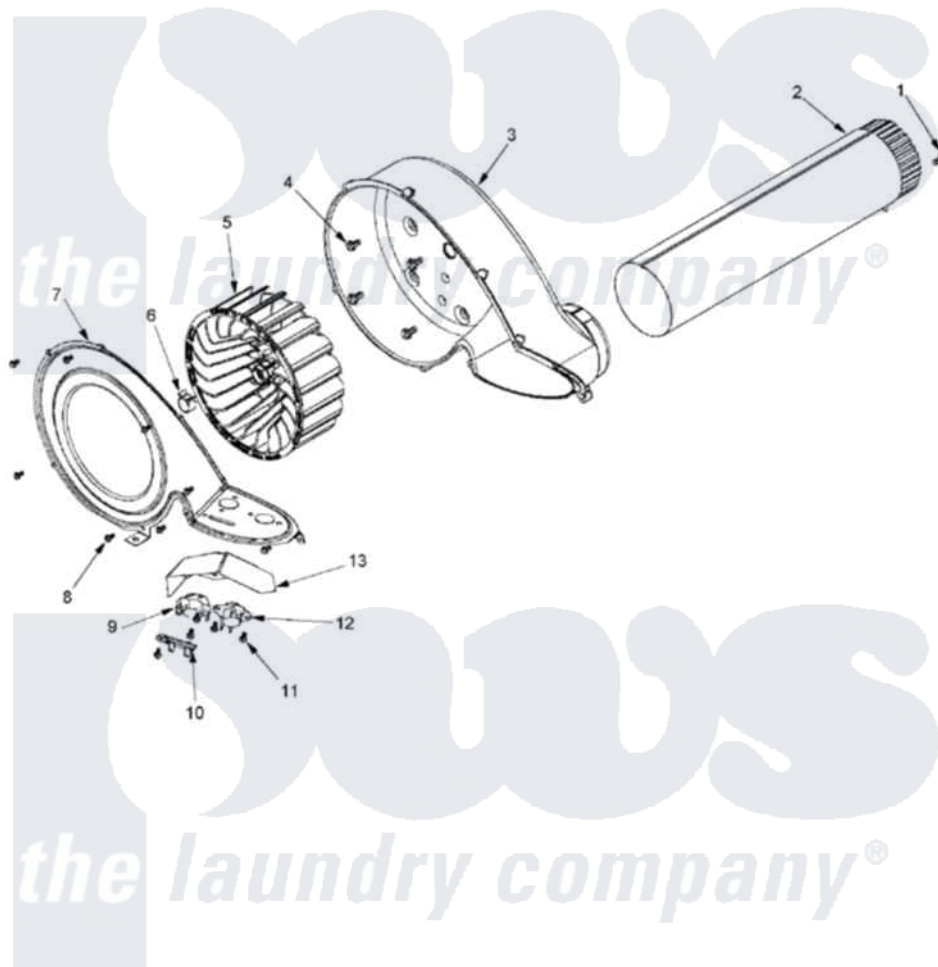

# Maytag MLG23PRFWW 08 - BLOWER

Maytag Residential Maytag MLG23PRFWW Dryer Parts Parts Diagram 08 - BLOWER  
 Click on the part number to view part

Item	Original Part Number	Replaced By	Status	Part Description
001	<a href="#">22001995</a>			Screw Note: Screw, Tumbler Front And Shroud
002	<a href="#">33001799</a>			Outlet Duct Assembly Note: Outlet Duct Assembly
003	<a href="#">33001789</a>			Housing, Blower
004	Y310632	<a href="#">1163839</a>		Screw
005	<a href="#">33002797</a>			Wheel, Blower
006	<a href="#">312967</a>			Clamp, Blower Housing
007	<a href="#">33002711</a>			Cover, Blower Housing
008	33001855	<a href="#">33002917</a>		Screw, No.10-16
009	<a href="#">303392</a>			Thermostat, Cycling
010	<a href="#">33001762</a>			Fuse, Thermal
011	22002925	<a href="#">3370225</a>		Screw
012	<a href="#">33303391</a>			Thermostat, Cycling
013	<a href="#">33001837</a>			Cover, Thermostat