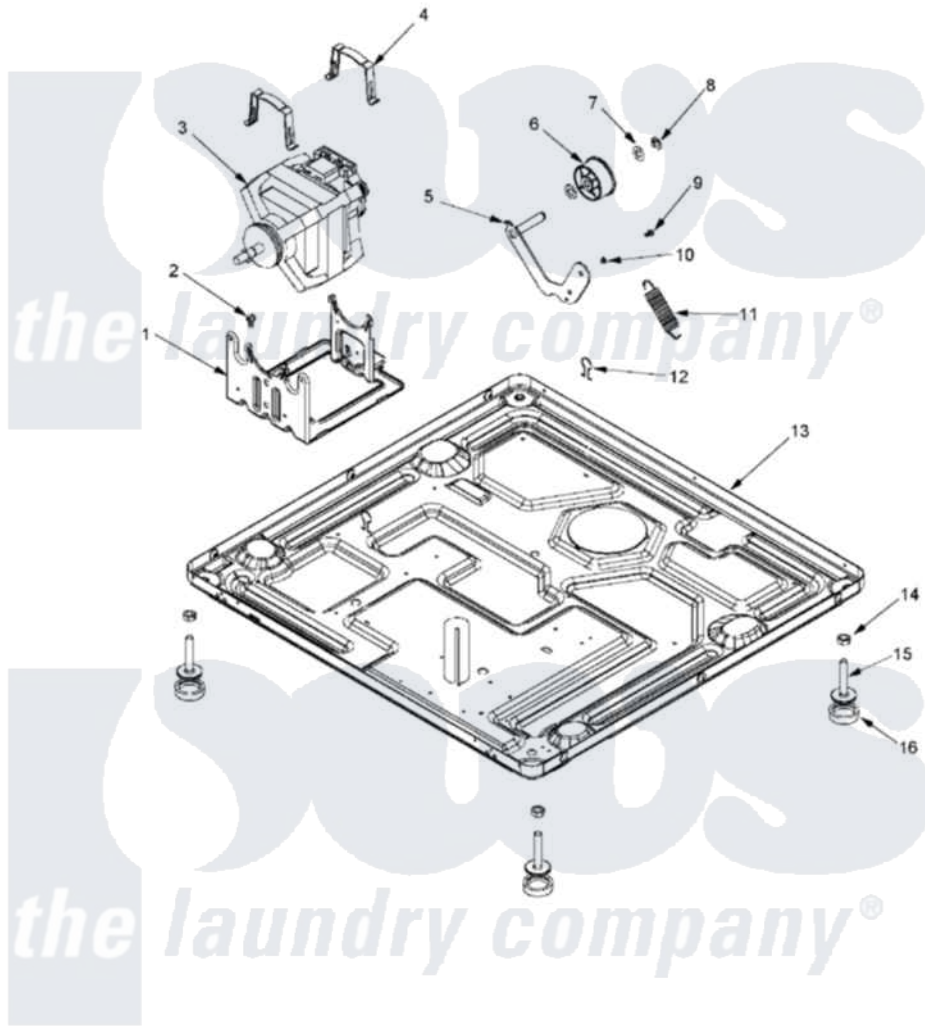

# Maytag MLG23PRFWW 09 - BASE

Maytag [Residential Maytag MLG23PRFWW Dryer Parts](#) Parts Diagram 09 - BASE  
 Click on the part number to view part

Item	Original Part Number	Replaced By	Status	Part Description
001	<a href="#">33002817</a>			Motor Support, Offset
002	<a href="#">Y313561</a>			Screw----NA
003	<a href="#">33002795</a>			Motor, Drive 60Hz
004	33002221	<a href="#">Y015825</a>		Clip, Motor To Motor Support
005	33001840	<a href="#">6-3705180</a>		Idler Arm
006	33001783	<a href="#">6-3700340</a>		Bearing- I
007	<a href="#">Y312527</a>			Washer, Idler Shaft
008	312958	<a href="#">354987</a>		Ring, Retaining
009	<a href="#">Y014874</a>			Screw, Idler Arm And Sleeve
010	<a href="#">33002218</a>			Grommet, Idler Arm
011	33002460	<a href="#">33002459</a>		Assembly, Spring And Plug
012	<a href="#">410490</a>			Spring, Retainer Wire Harness
013	33002186	<a href="#">W10133285</a>		Transformer 120V To 22.5vac
"	<a href="#">33002816</a>			Base
"	NLA		Not Available	BASE, (LWR)----NA
014	Y052740	<a href="#">62739</a>		Nut, Lock