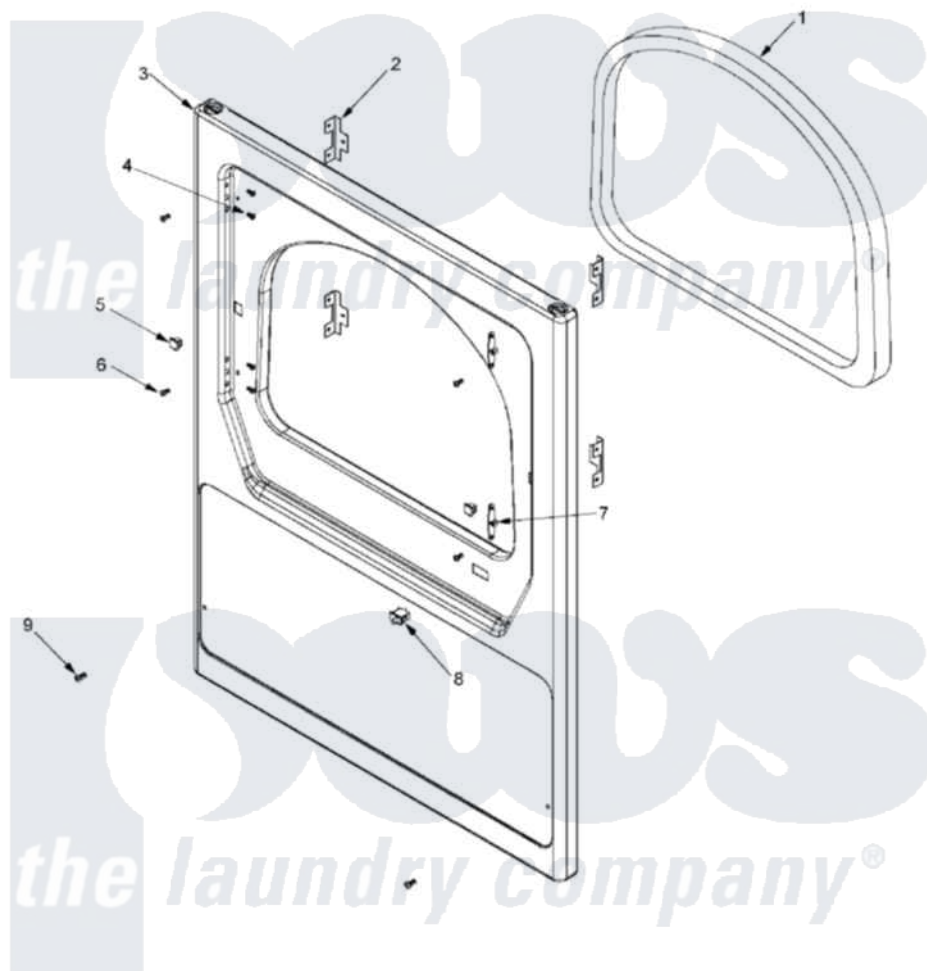

Maytag MLG23PRFXW 04 - FRONT PANEL

Maytag [Residential Maytag MLG23PRFXW Dryer Parts](#) Parts Diagram 04 - FRONT PANEL
 Click on the part number to view part

Item	Original Part Number	Replaced By	Status	Part Description
001	33001767			Seal, Shroud
002	33002025			Twin Speednut
003	33002822			Panel, Pr Flat Front
"	33002825			Panel, Flat Front Lower
004	22002062	98006631		Screw
005	Y304578	LA-1003		Door Catch Kit
006	33001486	98008544		Screw
007	33001175			Cover, Hinge Hole
008	33001509	W10169313		Switch-Dor
009	33002881			Screw, Security No.10-16 x 1/2