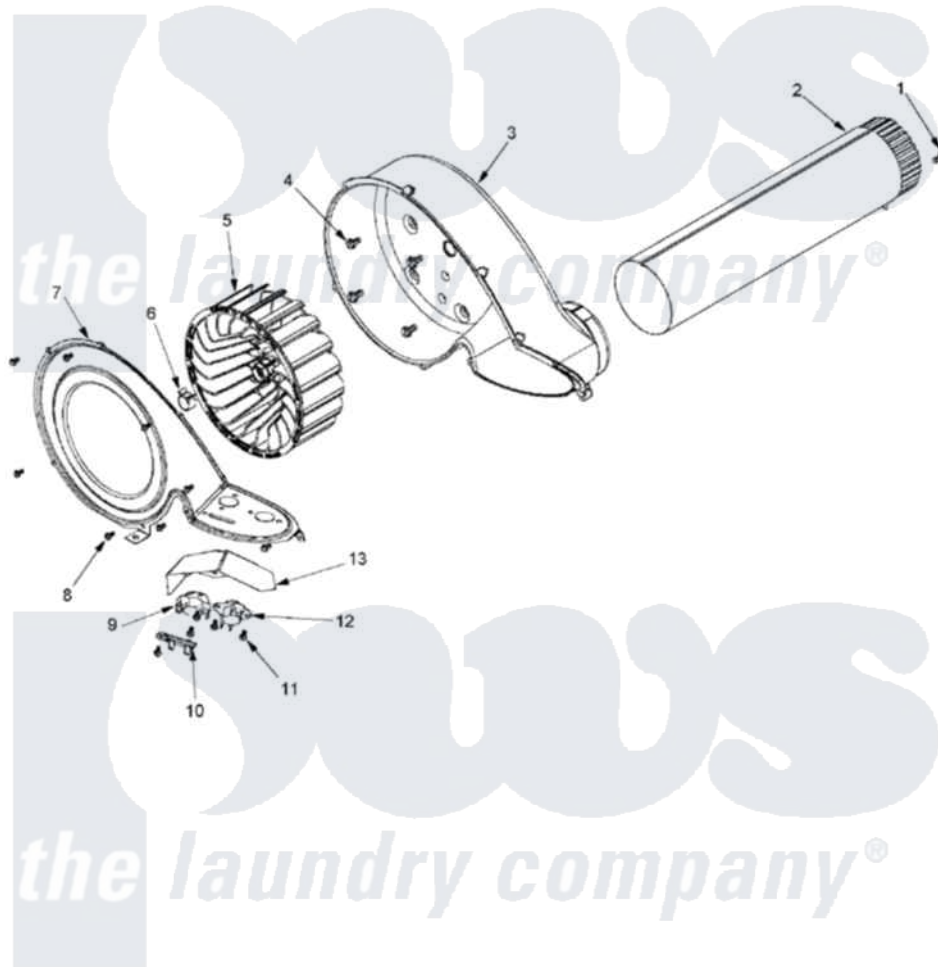

Maytag MLG23PRFXW 08 - BLOWER

Maytag Residential Maytag MLG23PRFXW Dryer Parts Parts Diagram 08 - BLOWER
 Click on the part number to view part

Item	Original Part Number	Replaced By	Status	Part Description
001	22001995			Screw Note: Screw, Tumbler Front And Shroud
002	33001799			Outlet Duct Assembly Note: Outlet Duct Assembly
003	33001789			Housing, Blower
004	Y310632	1163839		Screw
005	33002797			Wheel, Blower
006	312967			Clamp, Blower Housing
007	33002711			Cover, Blower Housing
008	33001855	33002917		Screw, No.10-16
009	303392			Thermostat, Cycling
010	33001762			Fuse, Thermal
011	22002925	3370225		Screw
012	33303391			Thermostat, Cycling
013	33001837			Cover, Thermostat