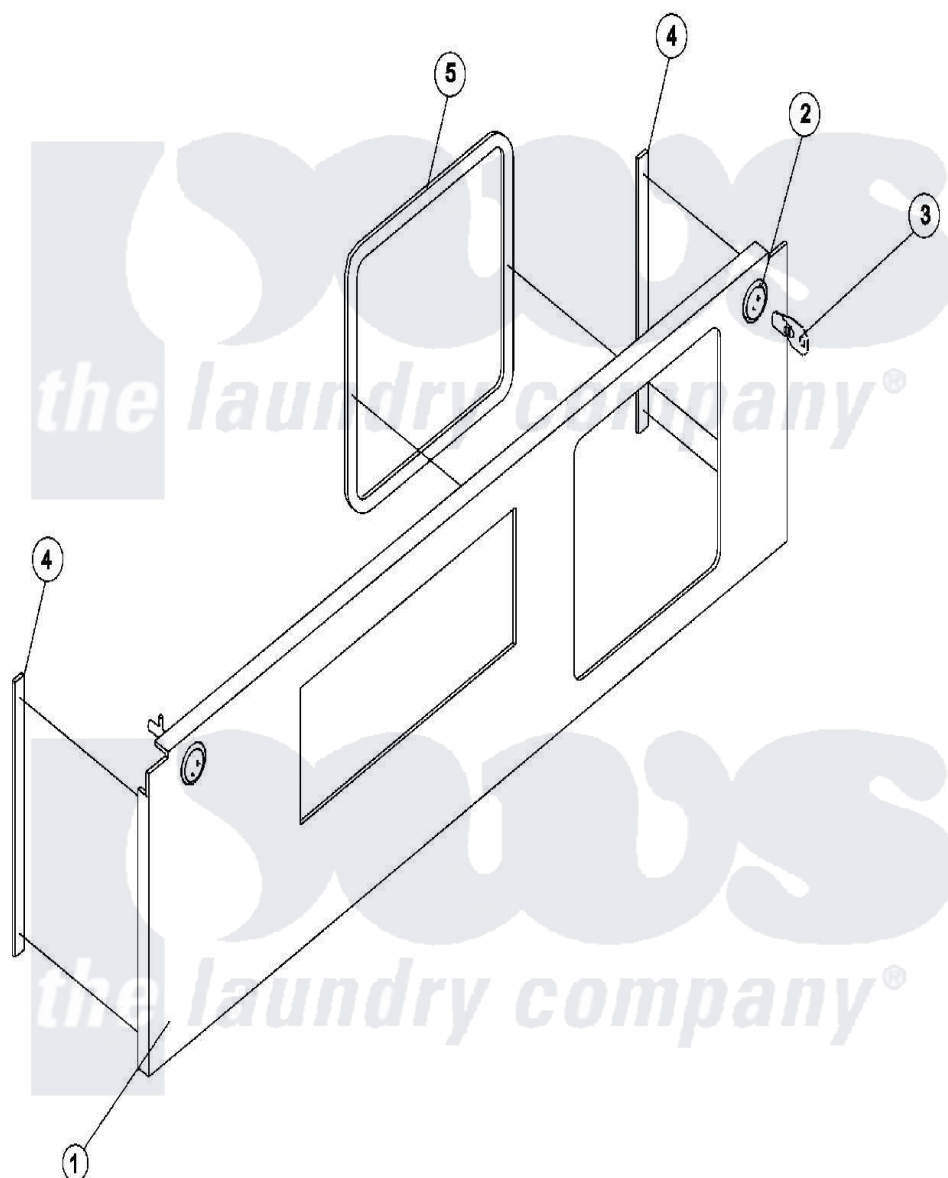

Maytag MLG31PCAWQ 01 - COIN CONTROL DOOR ASSEMBLY

Maytag [Residential Maytag MLG31PCAWQ Dryer Parts](#) Parts Diagram 01 - COIN CONTROL DOOR ASSEMBLY
 Click on the part number to view part

Item	Original Part Number	Replaced By	Status	Part Description
001	A883376	W10148937		Maytag 330
"	A883379	W10148940		Maytag 330
"	A883380			Control Door, Assembly BSQ
002	A160040	160040		Dp Control
003	A160140	160140		Key Only F
004	A117603	117603		1 8 X 9 1
005	A117605	117605		1 4thk X 3