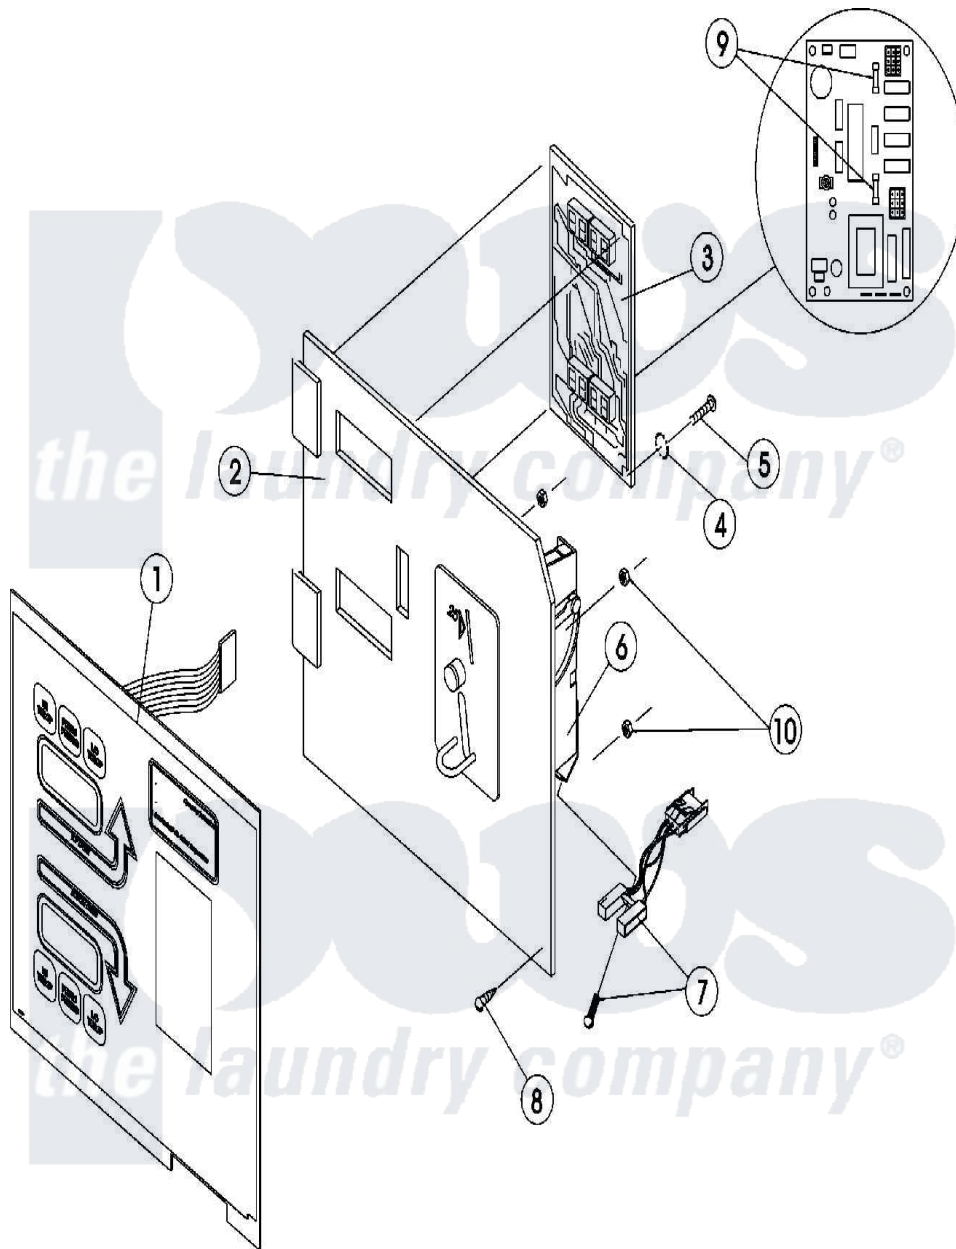

# Maytag MLG31PCAWQ 04 - DMC CONTROL PANEL ASSEMBLY

Maytag Residential Maytag MLG31PCAWQ Dryer Parts Parts Diagram 04 - DMC CONTROL PANEL ASSEMBLY  
 Click on the part number to view part

Item	Original Part Number	Replaced By	Status	Part Description
001	A112566			LABEL, SINGLE COIN TWIN TOUCH
002	A881482		Not Available	SINGLE COIN CONTROL PANEL
"	A881483	<a href="#">881483</a>		320 330 Pc
003	A137234		Not Available	DUAL MICRO CONTROL-5 PHASE
004	A153010	<a href="#">153010</a>		6 Internal
005	A150005			6-32 X 1 4
006	A881163	<a href="#">W10148208</a>		25 Cent U.
"	A881450	<a href="#">W10148346</a>		25C Canadi
"	A881451	<a href="#">W10148347</a>		.880 Token
"	<a href="#">A881636</a>			Token Optic Coin Acceptor-.07
007	A881143	<a href="#">W10148198</a>		Pcb Optic
008	A150309	<a href="#">W10146761</a>		10-16 X 1
009	A136048	<a href="#">136048</a>		0.125A 2
010	A152102	<a href="#">152102</a>		M3 Metric