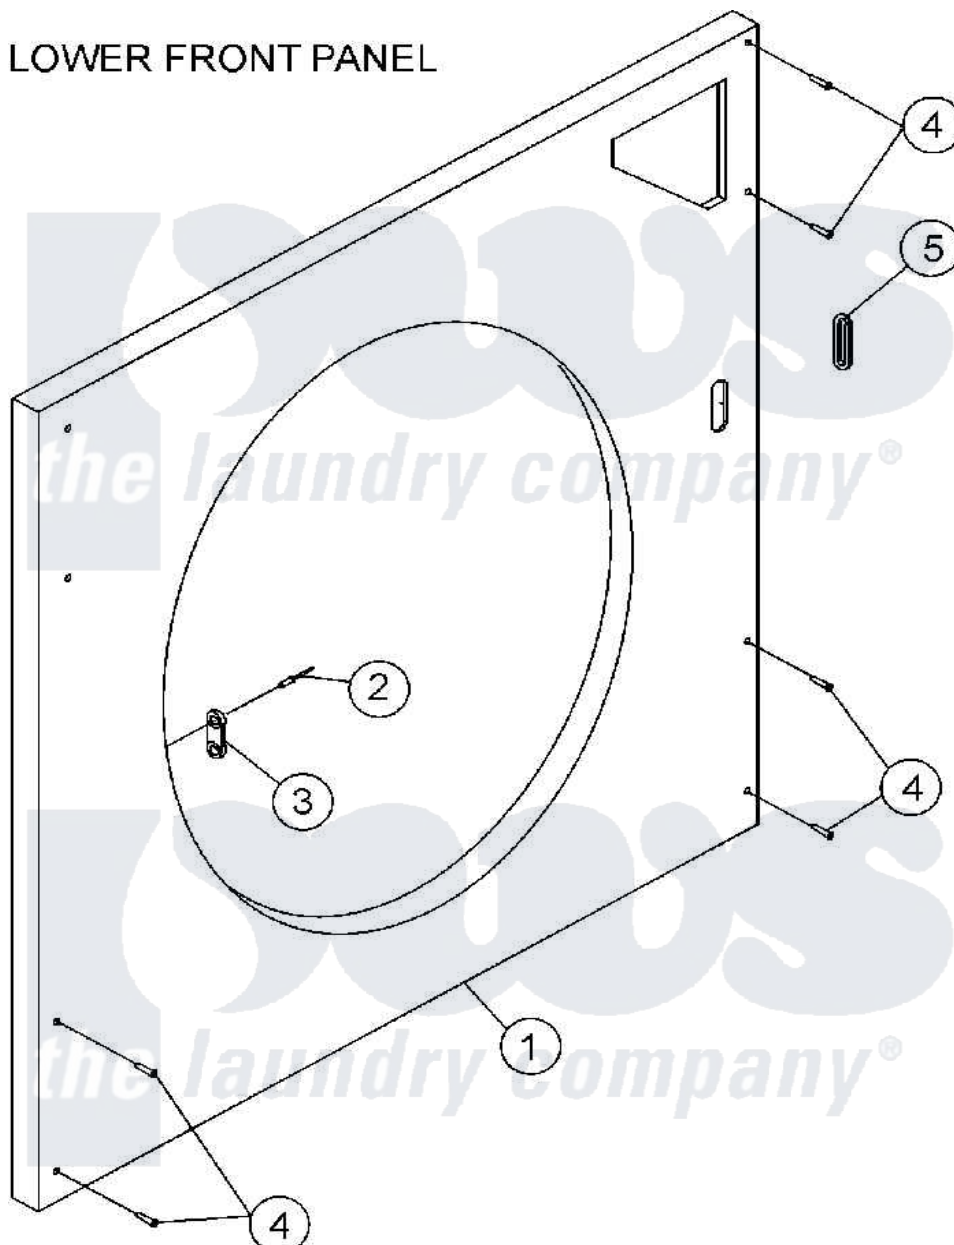

Maytag MLG31PCAWQ 08 - LOWER FRONT PANEL ASSEMBLY

LOWER FRONT PANEL

Maytag [Residential Maytag MLG31PCAWQ Dryer Parts](#) Parts Diagram 08 - LOWER FRONT PANEL ASSEMBLY
 Click on the part number to view part

Item	Original Part Number	Replaced By	Status	Part Description
001	A883371	W10148933		Maytag 330
"	A883372	W10148934		Maytag 330
"	A883488	883488		330 S S Bt
002	A154215	154215		5 32 X 1 4
003	A881987		Not Available	FRICION DOOR LATCH KIT
004	A150313	150313		10-16 X 1
"	A400505	150318		25IP Stick
005	A121405	121405		Rubber Gro