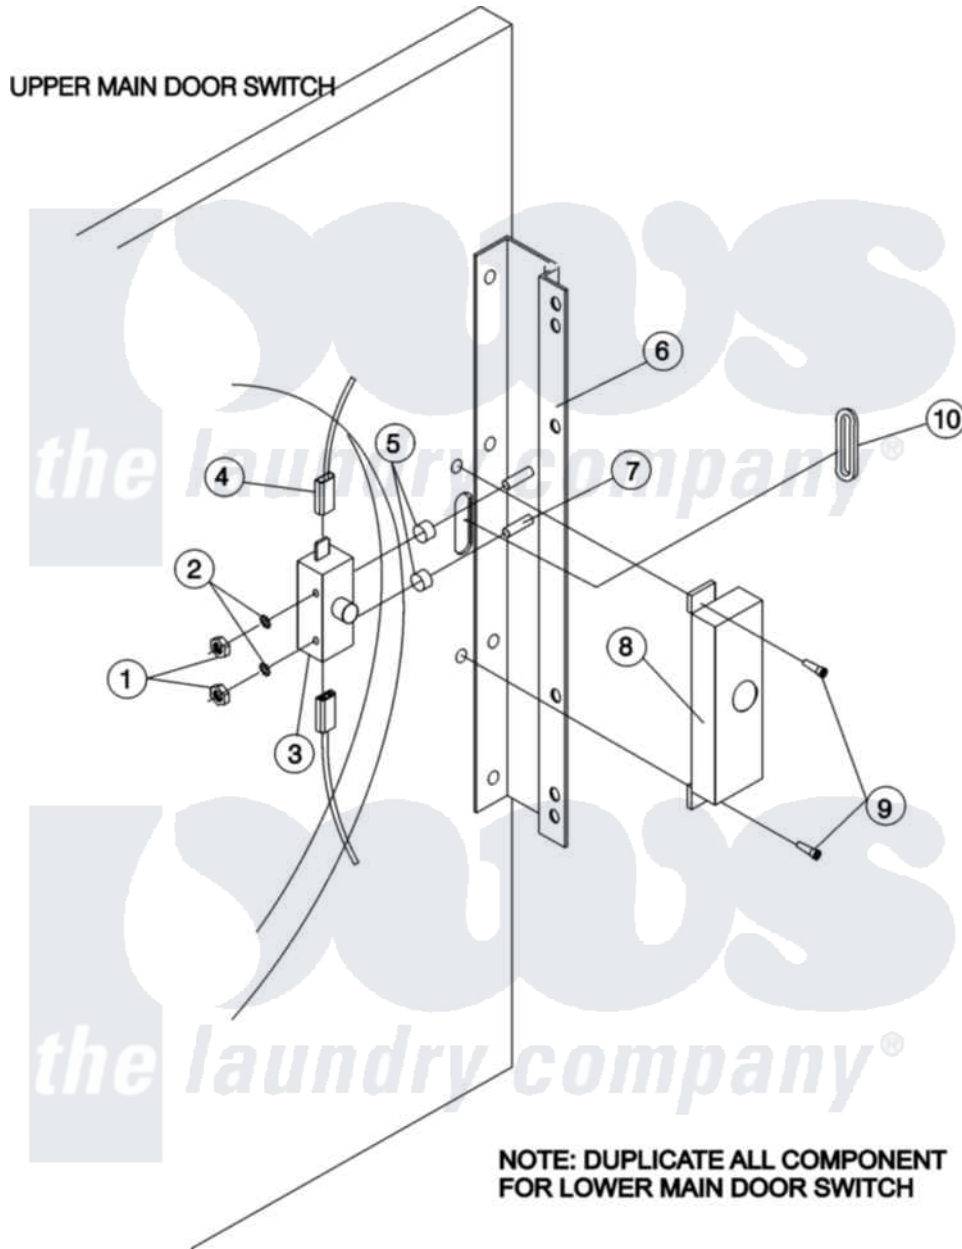

Maytag MLG31PCAWQ 10 - MAIN DOOR SWITCH ASSEMBLY

Maytag Residential Maytag MLG31PCAWQ Dryer Parts Parts Diagram 10 - MAIN DOOR SWITCH ASSEMBLY
 Click on the part number to view part

Item	Original Part Number	Replaced By	Status	Part Description
001	A152013	152013		6-32 Hex N
002	A153008	153008		6 Split L
003	A137005	W10146741		SDS Door S
004	A121028	121028		1 4 X .032
005	A154281	154281		3 8 Stand
006	A801524		Not Available	BLACK DOOR HINGE
007	A153565	153565		6-32 X 1 S
008	A881246	W10148254		Main Door
009	A150201	150201		10-32 X 1
010	A121405	121405		Rubber Gro