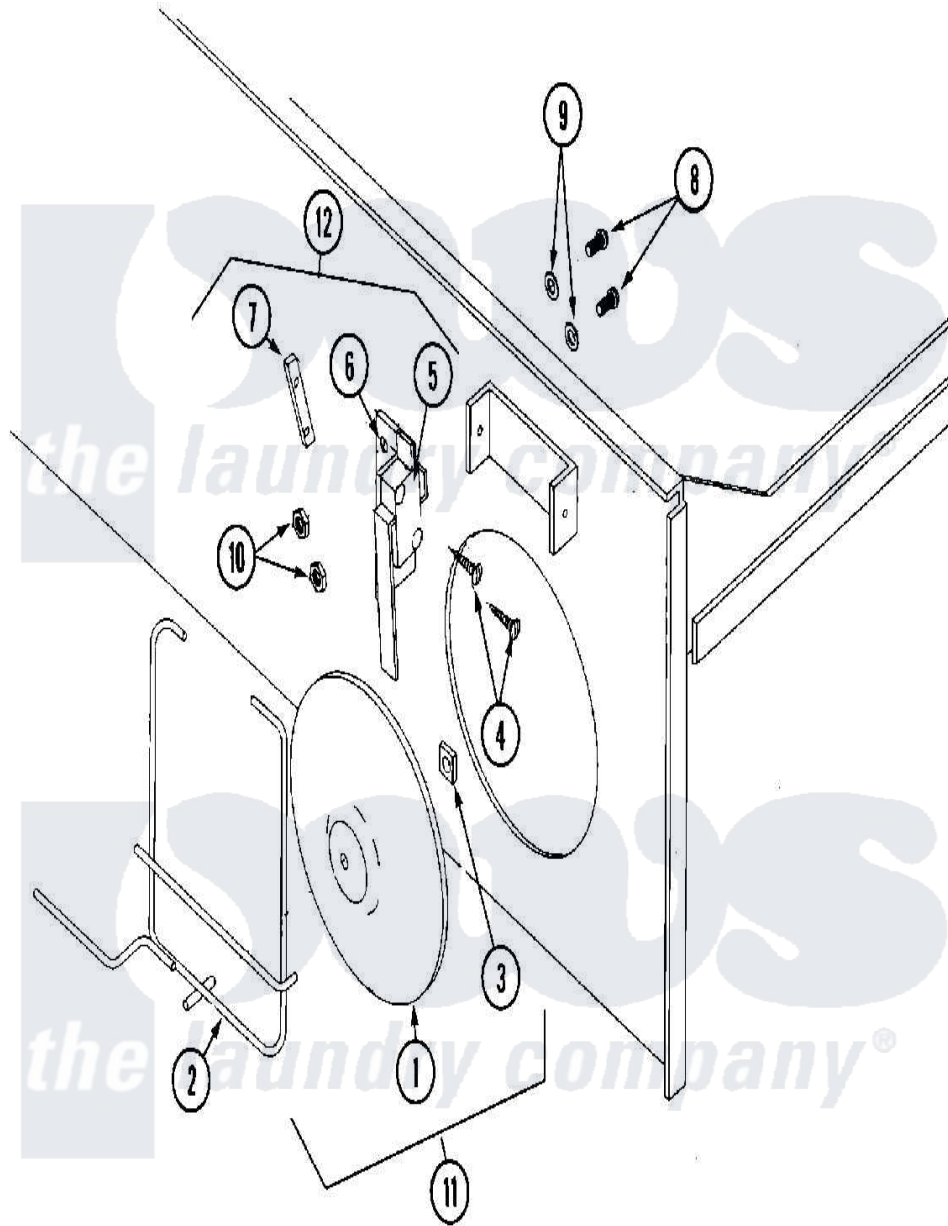

Maytag MLG31PCAWQ 19 - SAIL SWITCH ASSEMBLY

Maytag Residential Maytag MLG31PCAWQ Dryer Parts Parts Diagram 19 - SAIL SWITCH ASSEMBLY
 Click on the part number to view part

Item	Original Part Number	Replaced By	Status	Part Description
001	A319206		Not Available	DAMPER, SAIL SWITCH
"	A802805		Not Available	SAIL SWITCH ROD & DAMPER ASSY. (INCL. ITEMS 1 THRU 3)
002	A105550	W10146642		320 330 43
003	A154002	154002		1 8 Push O
004	A150303	150303		4 X 3 4 P
005	A122200	122200		Sail Switch
"	A802807	W10147081		320 330 43
006	A319208	319208		320 330 43
007	A154004	154004		Tinnerman
008	A150001	150001		6-32 X 1 2
009	A153010	153010		6 Internal
010	A152000			6-32 HEX N