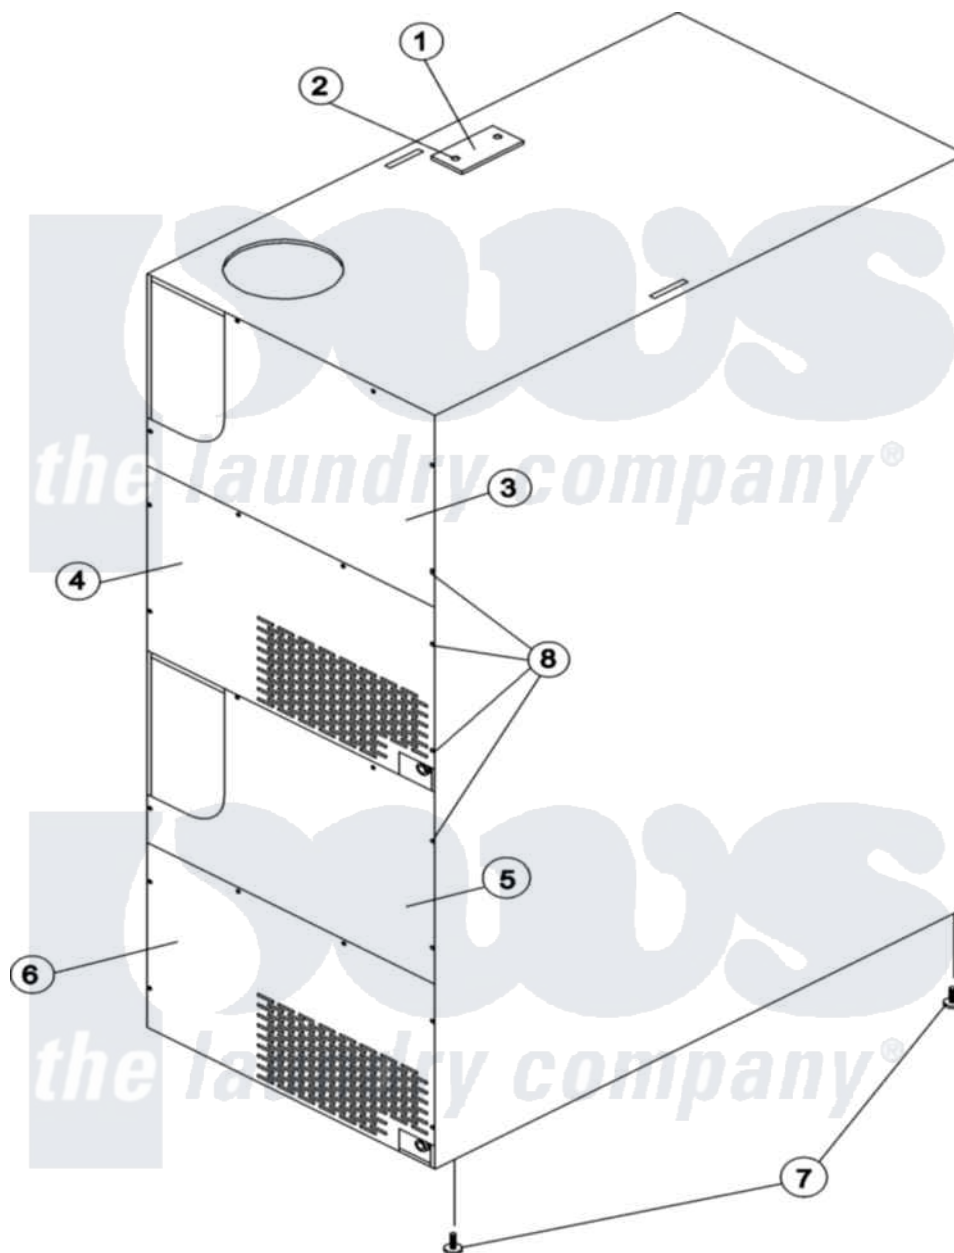

Maytag MLG31PCAWQ 20 - BACK GUARD ASSEMBLIES

Maytag Residential Maytag MLG31PCAWQ Dryer Parts Parts Diagram 20 - BACK GUARD ASSEMBLIES
 Click on the part number to view part

Item	Original Part Number	Replaced By	Status	Part Description
001	A315014	315014		320 330 43
002	A150309	W10146761		10-16 X 1
003	A314404		Not Available	TOP & BOTTOM UPPER GUARD
004	A314405	W10146851		320 330 To
005	A314404		Not Available	TOP & BOTTOM UPPER GUARD
006	A314405	W10146851		320 330 To
007	A103500			LEVELING L
008	A150309	W10146761		10-16 X 1