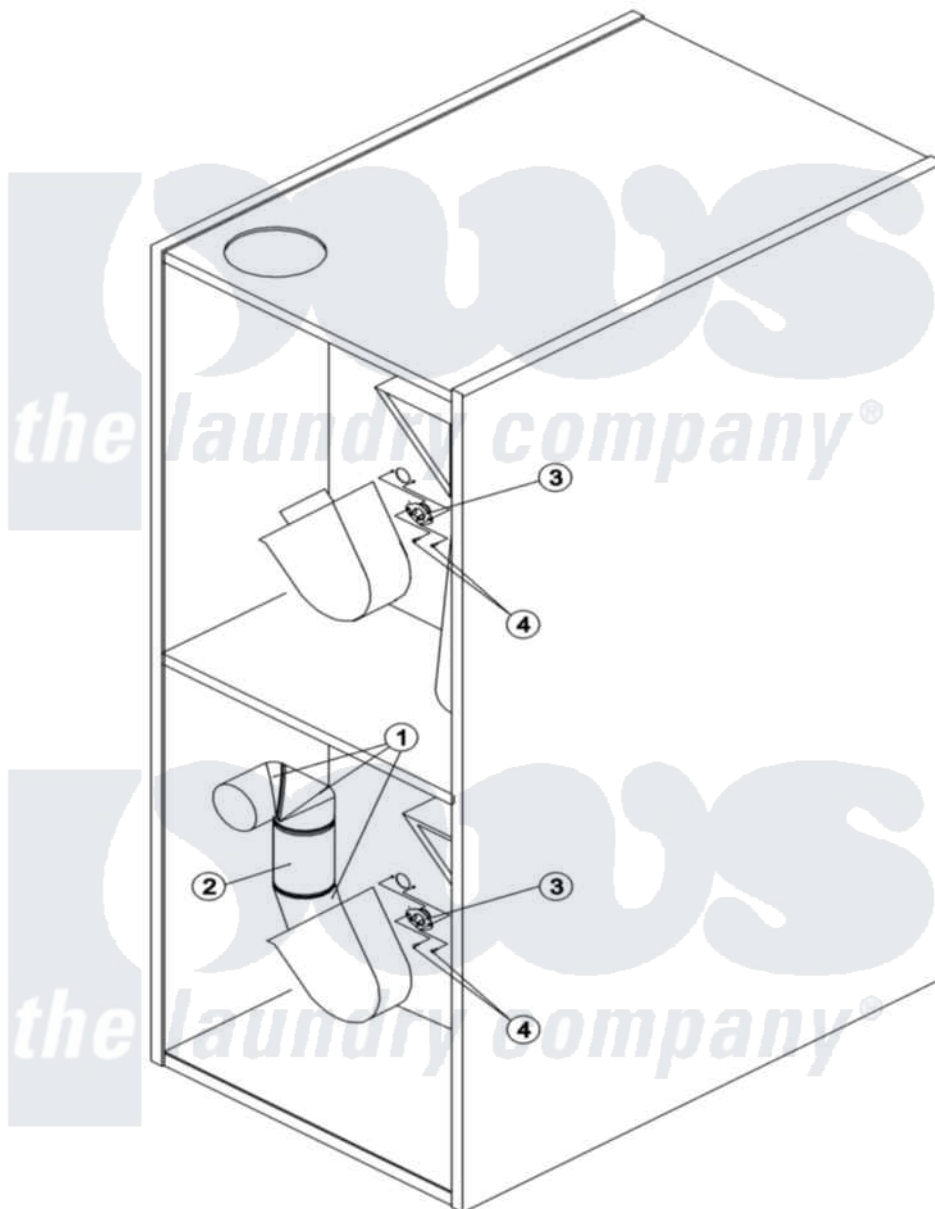

Maytag MLG31PCAWQ 22 - BOTTOM DUCT ASSY/CABINET HI-LIMIT

Maytag Residential Maytag MLG31PCAWQ Dryer Parts Parts Diagram 22 - BOTTOM DUCT
ASSY/CABINET HI-LIMIT

[Click on the part number to view part](#)

Item	Original Part Number	Replaced By	Status	Part Description
001	A143536	143536		6 Diameter 45
002	A117505	117505		Aluminum H
"	A143545			6 DIA X 6
003	A130107	W1014672Z		L160 Tod3
004	A150301	150301		8-18 X 7