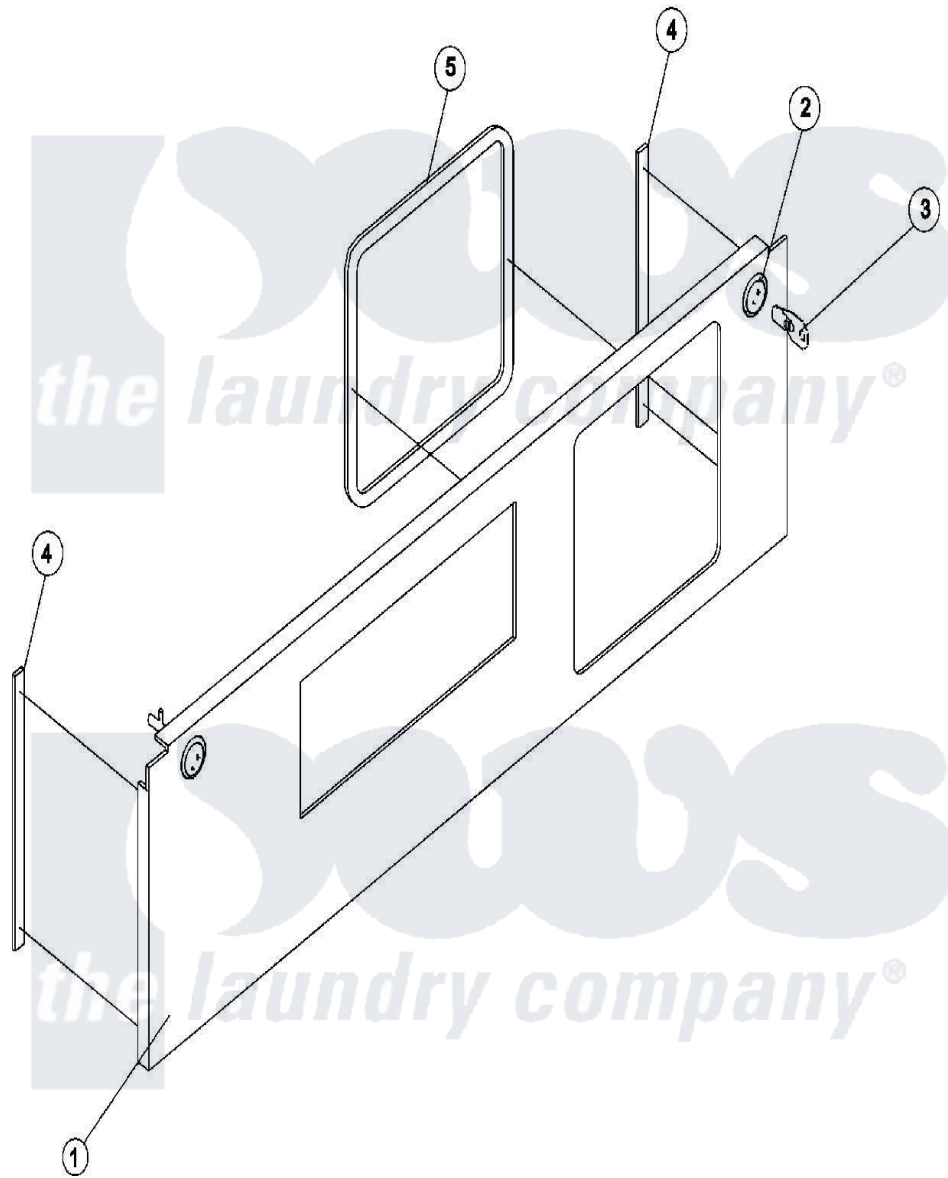

# Maytag MLG31PCAWS 01 - COIN CONTROL DOOR ASSEMBLY

Maytag [Residential Maytag MLG31PCAWS Dryer Parts](#) Parts Diagram 01 - COIN CONTROL DOOR ASSEMBLY  
 Click on the part number to view part

Item	Original Part Number	Replaced By	Status	Part Description
001	A883376	<a href="#">W10148937</a>		Maytag 330
"	A883379	<a href="#">W10148940</a>		Maytag 330
"	<a href="#">A883380</a>			Control Door, Assembly BSQ
002	A160040	<a href="#">160040</a>		Dp Control
003	A160140	<a href="#">160140</a>		Key Only F
004	A117603	<a href="#">117603</a>		1 8 X 9 1
005	A117605	<a href="#">117605</a>		1 4thk X 3