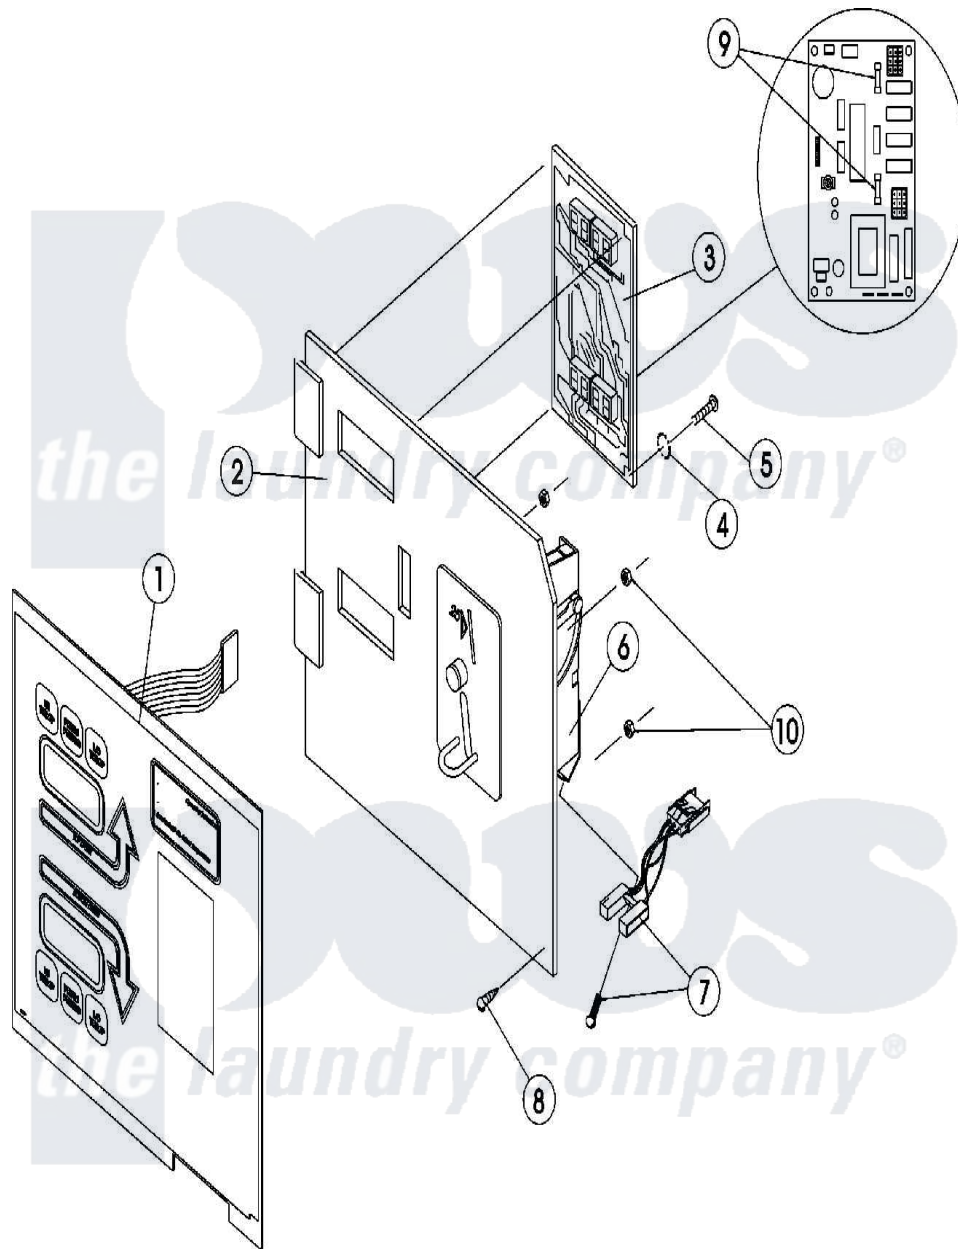

Maytag MLG31PCAWS 04 - DMC CONTROL PANEL ASSEMBLY

Maytag Residential Maytag MLG31PCAWS Dryer Parts Parts Diagram 04 - DMC CONTROL PANEL ASSEMBLY
 Click on the part number to view part

Item	Original Part Number	Replaced By	Status	Part Description
001	A112566			LABEL, SINGLE COIN TWIN TOUCH
002	A881482		Not Available	SINGLE COIN CONTROL PANEL
"	A881483	881483		320 330 Pc
003	A137234		Not Available	DUAL MICRO CONTROL-5 PHASE
004	A153010	153010		6 Internal
005	A150005			6-32 X 1 4
006	A881163	W10148208		25 Cent U.
"	A881450	W10148346		25C Canadi
"	A881451	W10148347		.880 Token
"	A881636			Token Optic Coin Acceptor-.07
007	A881143	W10148198		Pcb Optic
008	A150309	W10146761		10-16 X 1
009	A136048	136048		0.125A 2
010	A152102	152102		M3 Metric