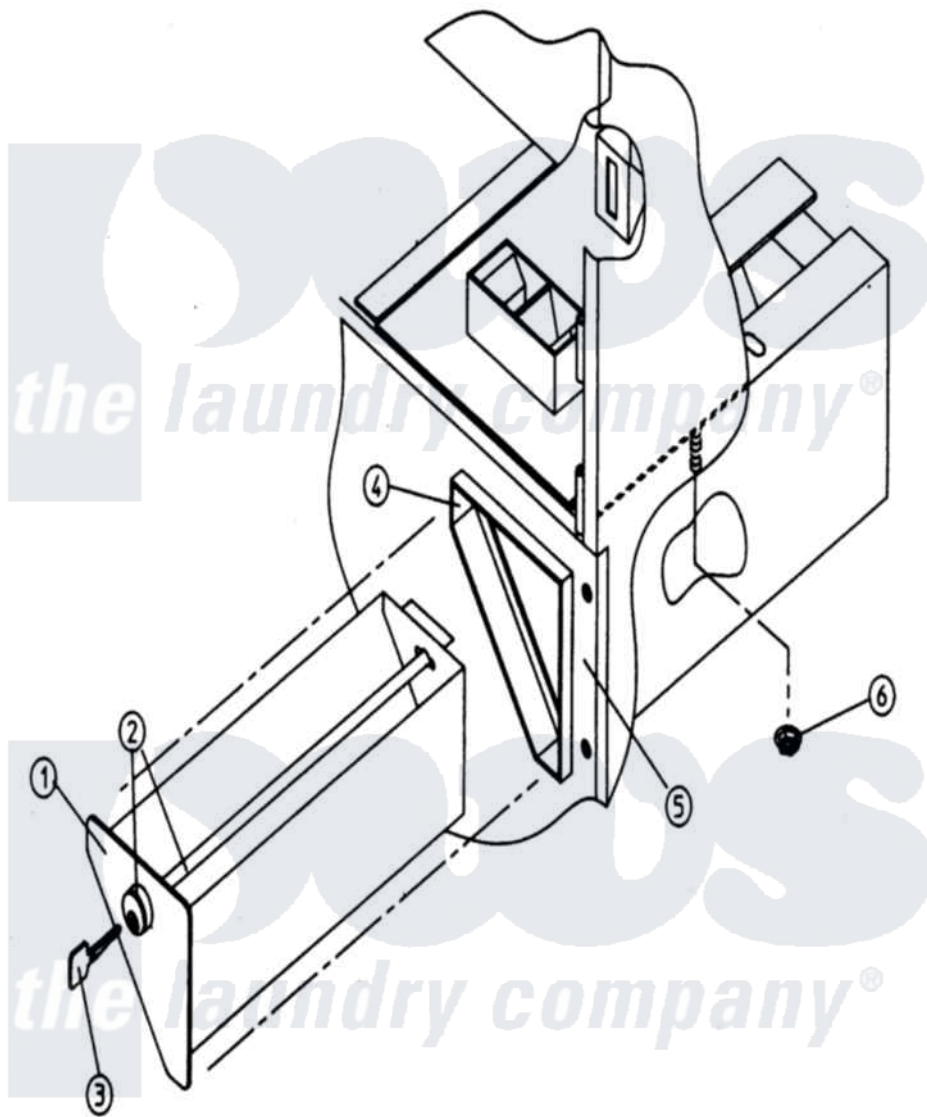

Maytag MLG31PCAWS 05 - COIN VAULT ASSEMBLY

Maytag [Residential Maytag MLG31PCAWS Dryer Parts](#) Parts Diagram 05 - COIN VAULT ASSEMBLY
 Click on the part number to view part

| Item | Original Part Number | Replaced By | Status | Part Description |
|------|-------------------------|---------------------------|--------|------------------|
| 001 | A850975 | | | Box, Coin |
| " | A883347 | W10148922 | | 330 Coinbo |
| " | A883348 | W10148923 | | 320 330 CO |
| 002 | A160036 | 160036 | | SeCurity C |
| 003 | A160136 | 160136 | | Replacement |
| 004 | A883382 | W10148941 | | 320 330 BL |
| " | A883383 | W10148942 | | 320 330 BL |
| 005 | A883371 | W10148933 | | Maytag 330 |
| " | A883372 | W10148934 | | Maytag 330 |
| " | A883488 | 883488 | | 330 S S Bt |
| 006 | A152014 | 152014 | | 1 4-20 Ser |