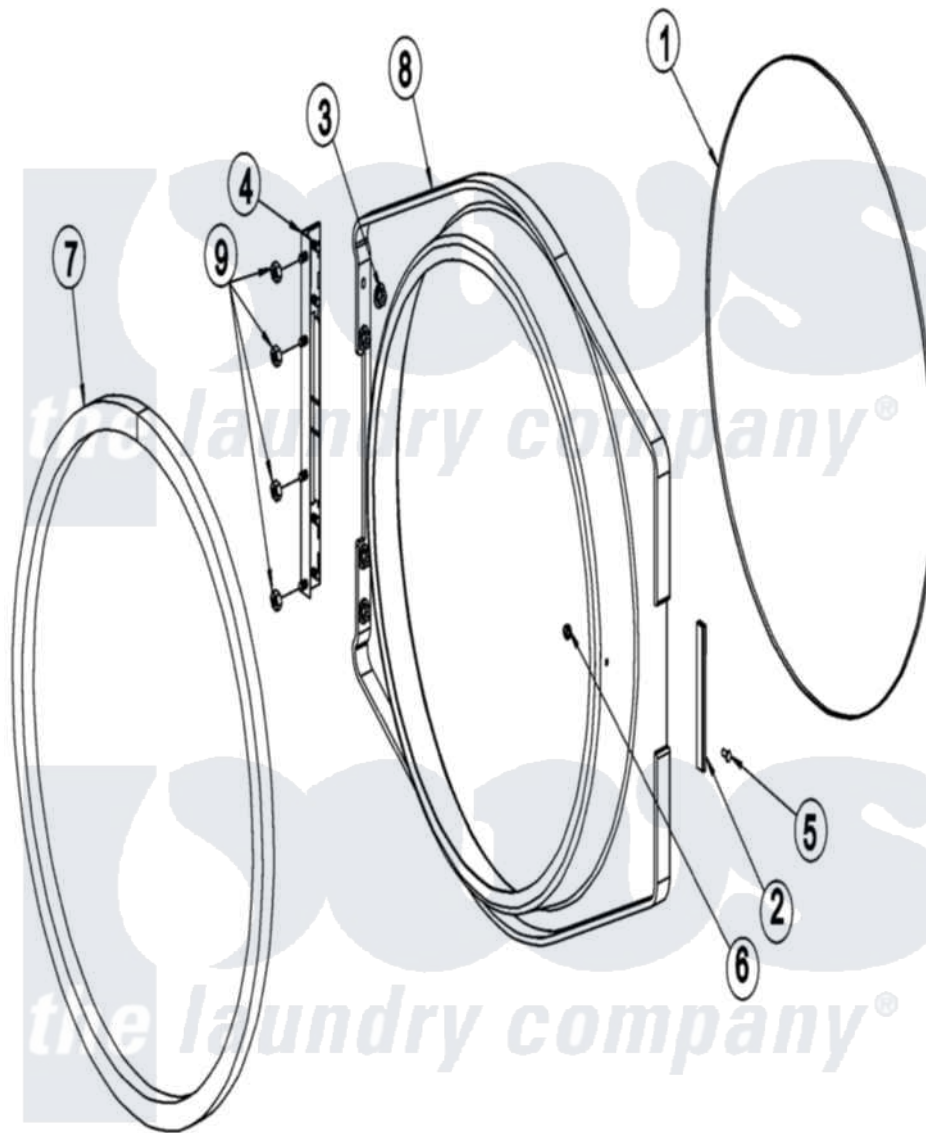

Maytag MLG31PCAWS 09 - MAIN DOOR ASSEMBLY

Maytag Residential Maytag MLG31PCAWS Dryer Parts Parts Diagram 09 - MAIN DOOR ASSEMBLY
 Click on the part number to view part

Item	Original Part Number	Replaced By	Status	Part Description
001	A182210	182210		Uv Detecti
002	A102328	102328		37 64 Wide
003	A152014	152014		1 4-20 Ser
004	A801524		Not Available	BLACK DOOR HINGE
005	A150120	150120		10-32 x 7 16
006	A151010	151010		10-32 Hi-C
007	A102349		Not Available	GASKET, DOOR (69 1/2'')
008	A882991	W10148763		Formed Bla
009	A152014	152014		1 4-20 Ser