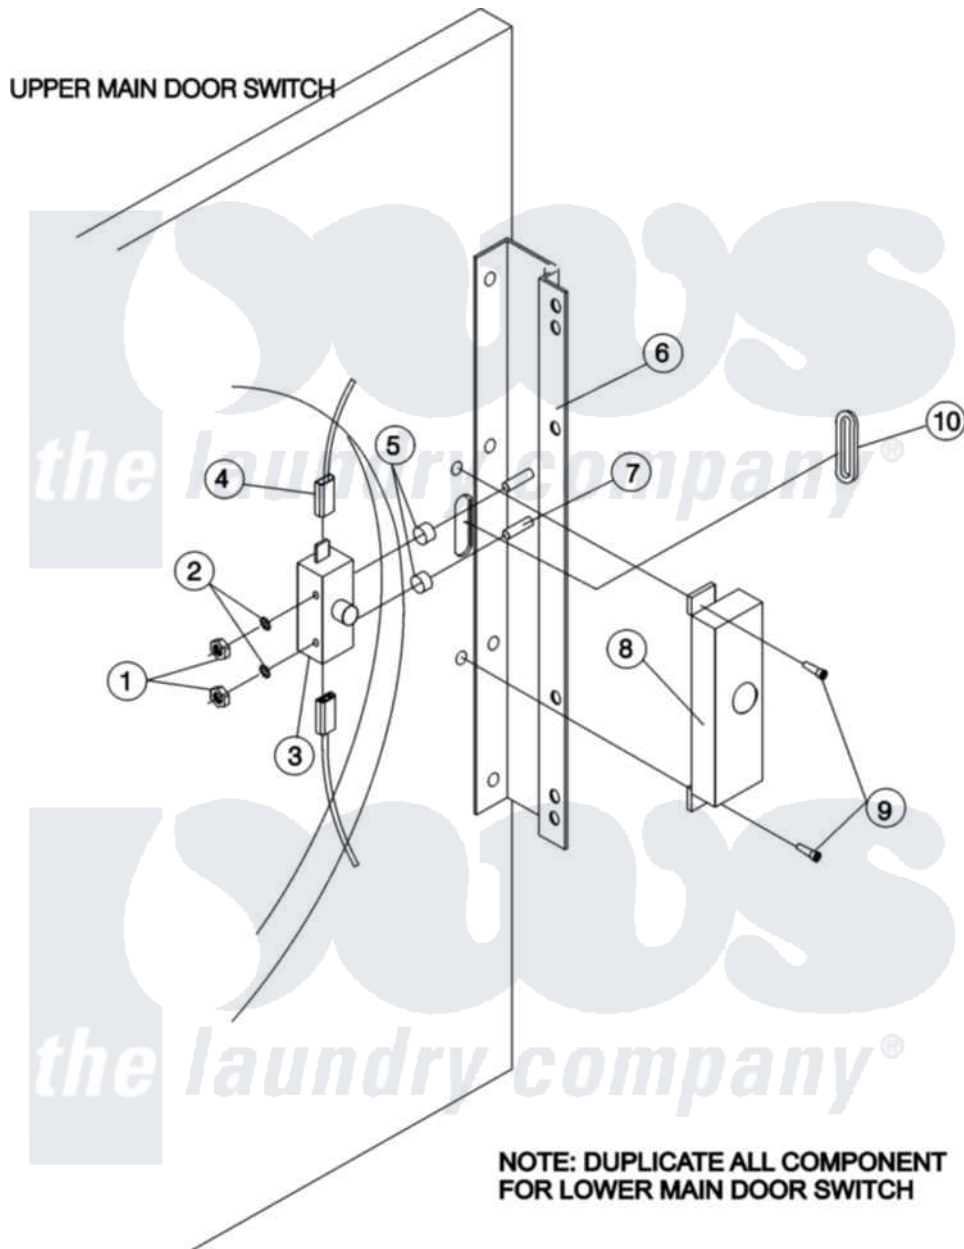

Maytag MLG31PCAWS 10 - MAIN DOOR SWITCH ASSEMBLY

Maytag Residential Maytag MLG31PCAWS Dryer Parts Parts Diagram 10 - MAIN DOOR SWITCH ASSEMBLY
 Click on the part number to view part

Item	Original Part Number	Replaced By	Status	Part Description
001	A152013	152013		6-32 Hex N
002	A153008	153008		6 Split L
003	A137005	W10146741		SDS Door S
004	A121028	121028		1 4 X .032
005	A154281	154281		3 8 Stand
006	A801524		Not Available	BLACK DOOR HINGE
007	A153565	153565		6-32 X 1 S
008	A881246	W10148254		Main Door
009	A150201	150201		10-32 X 1
010	A121405	121405		Rubber Gro