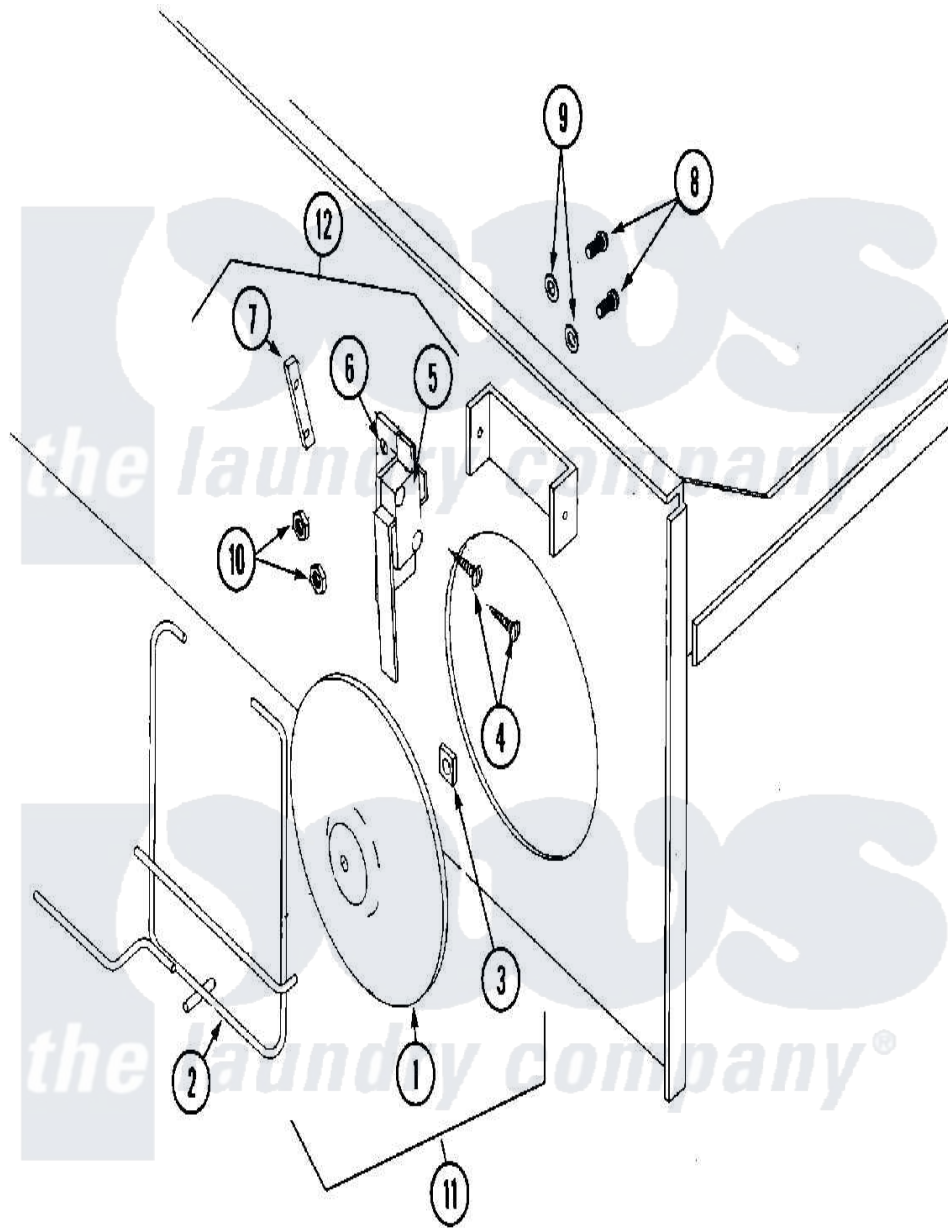

Maytag MLG31PCAWS 19 - SAIL SWITCH ASSEMBLY

Maytag Residential Maytag MLG31PCAWS Dryer Parts Parts Diagram 19 - SAIL SWITCH ASSEMBLY
 Click on the part number to view part

Item	Original Part Number	Replaced By	Status	Part Description
001	A319206		Not Available	DAMPER, SAIL SWITCH
"	A802805		Not Available	SAIL SWITCH ROD & DAMPER ASSY. (INCL. ITEMS 1 THRU 3)
002	A105550	W10146642		320 330 43
003	A154002	154002		1 8 Push O
004	A150303	150303		4 X 3 4 P
005	A122200	122200		Sail Switch
"	A802807	W10147081		320 330 43
006	A319208	319208		320 330 43
007	A154004	154004		Tinnerman
008	A150001	150001		6-32 X 1 2
009	A153010	153010		6 Internal
010	A152000			6-32 HEX N