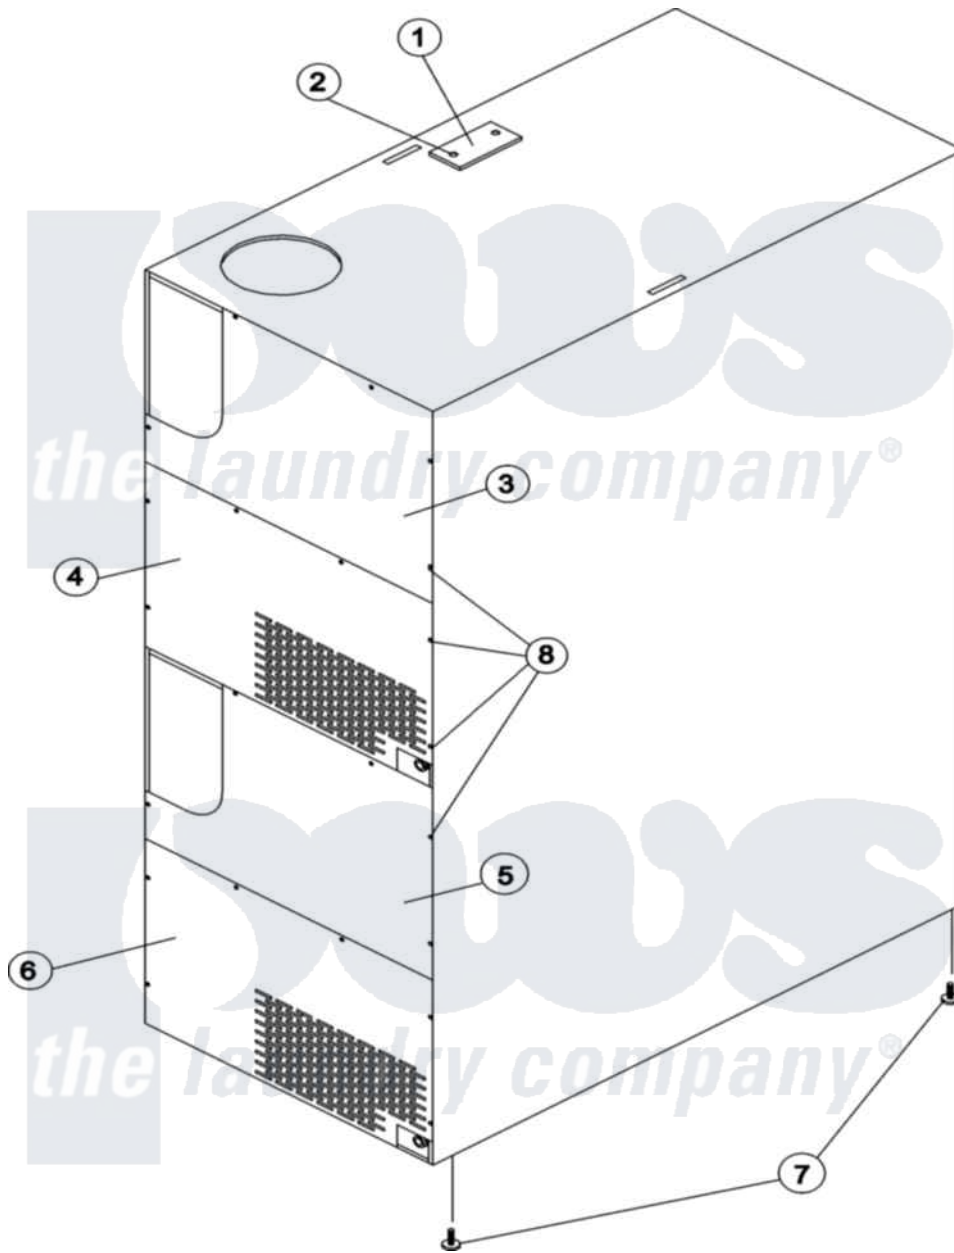

# Maytag MLG31PCAWS 20 - BACK GUARD ASSEMBLIES

Maytag Residential Maytag MLG31PCAWS Dryer Parts Parts Diagram 20 - BACK GUARD ASSEMBLIES  
 Click on the part number to view part

Item	Original Part Number	Replaced By	Status	Part Description
001	A315014	<a href="#">315014</a>		320 330 43
002	A150309	<a href="#">W10146761</a>		10-16 X 1
003	A314404		Not Available	TOP & BOTTOM UPPER GUARD
004	A314405	<a href="#">W10146851</a>		320 330 To
005	A314404		Not Available	TOP & BOTTOM UPPER GUARD
006	A314405	<a href="#">W10146851</a>		320 330 To
007	A103500			LEVELING L
008	A150309	<a href="#">W10146761</a>		10-16 X 1