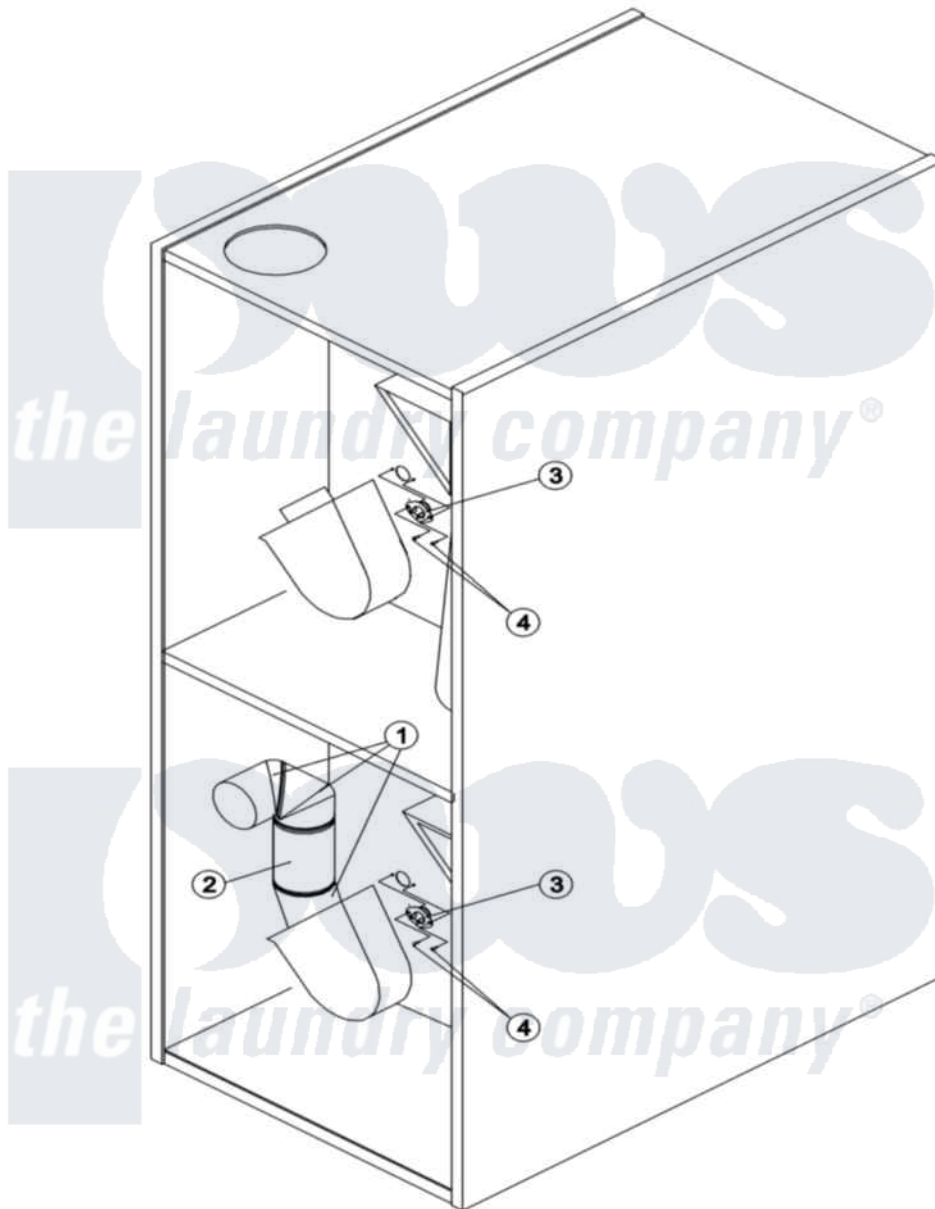

# Maytag MLG31PCAWS 22 - BOTTOM DUCT ASSY/CABINET HI-LIMIT

Maytag Residential Maytag MLG31PCAWS Dryer Parts Parts Diagram 22 - BOTTOM DUCT  
ASSY/CABINET HI-LIMIT

[Click on the part number to view part](#)

Item	Original Part Number	Replaced By	Status	Part Description
001	A143536	<a href="#">143536</a>		6 Diameter 45
002	A117505	<a href="#">117505</a>		Aluminum H
"	A143545			6 DIA X 6
003	A130107	<a href="#">W1014672Z</a>		L160 Tod3
004	A150301	<a href="#">150301</a>		8-18 X 7