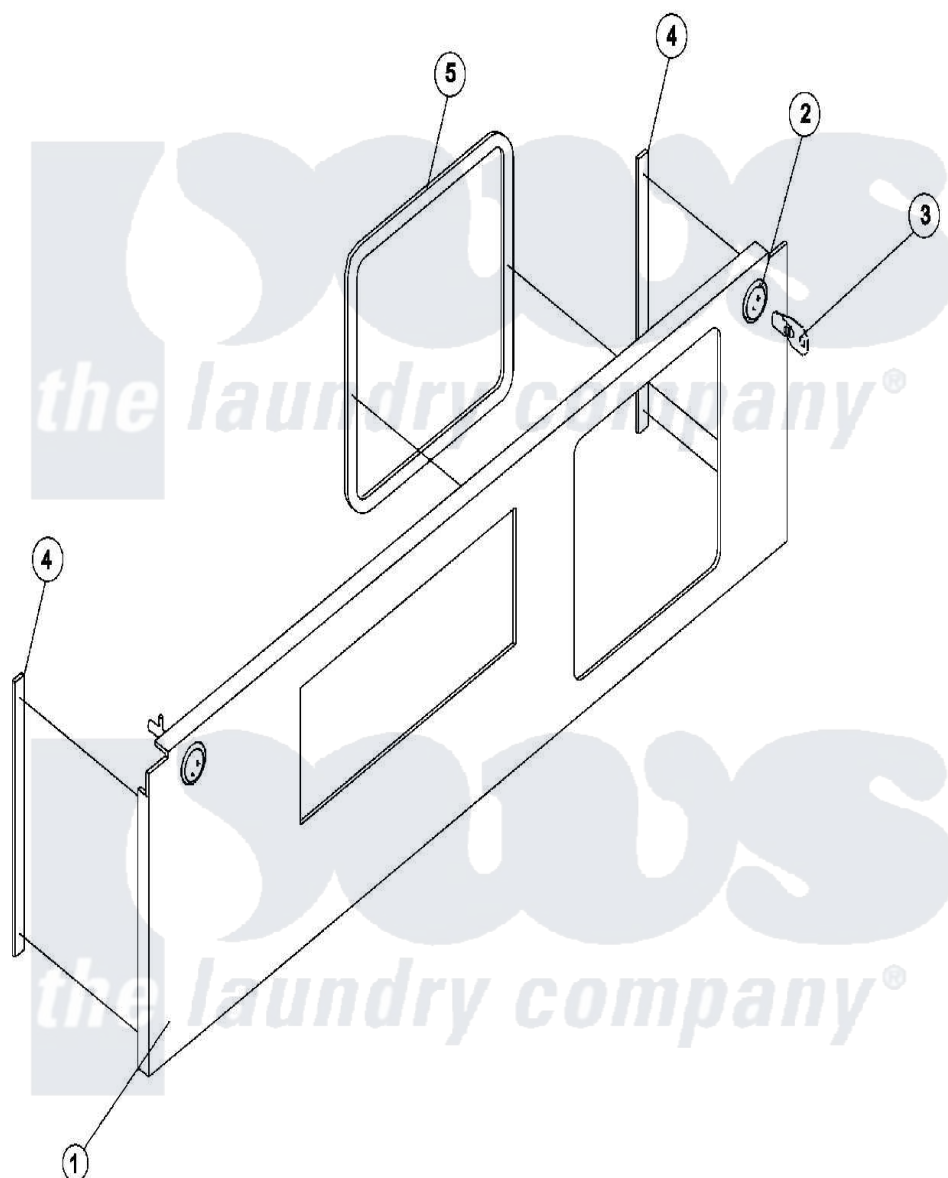

Maytag MLG31PCAWW 01 - COIN CONTROL DOOR ASSEMBLY

Maytag [Residential Maytag MLG31PCAWW Dryer Parts](#) Parts Diagram 01 - COIN CONTROL DOOR ASSEMBLY
 Click on the part number to view part

Item	Original Part Number	Replaced By	Status	Part Description
001	A883376	W10148937		Maytag 330
"	A883379	W10148940		Maytag 330
"	A883380			Control Door, Assembly BSQ
002	A160040	160040		Dp Control
003	A160140	160140		Key Only F
004	A117603	117603		1 8 X 9 1
005	A117605	117605		1 4thk X 3