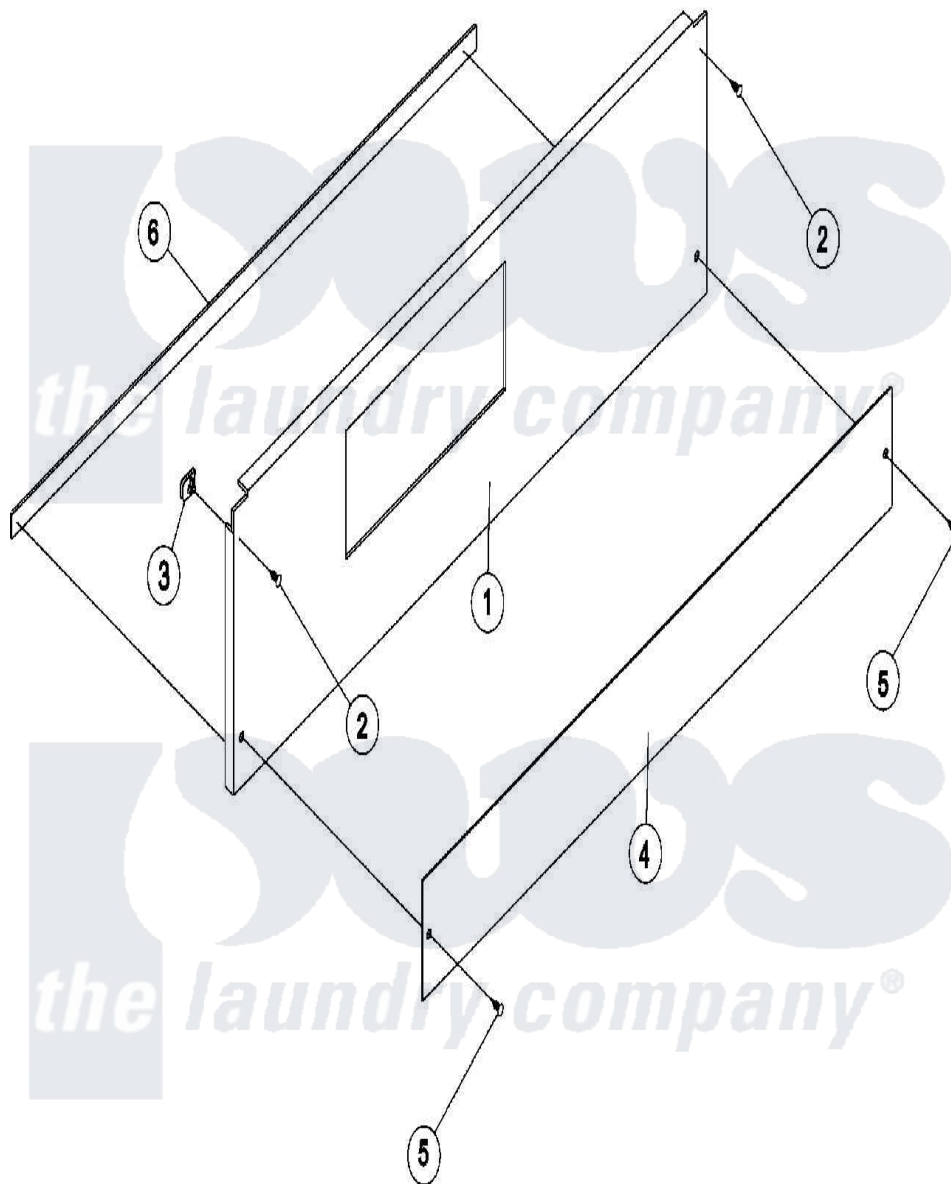

Maytag MLG31PCAWW 02 - LINT DOOR ASSEMBLY

Maytag [Residential Maytag MLG31PCAWW Dryer Parts](#) Parts Diagram 02 - LINT DOOR ASSEMBLY
 Click on the part number to view part

Item	Original Part Number	Replaced By	Status	Part Description
001	A883368	W10148930		Maytag 330
"	A883377	W10148938		Maytag 330
"	A883378	W10148939		Maytag 330
002	A150314	150314		10-32 X 1
"	A400505	150318		25IP Stick
003	A154011	154011		10-32 Mult
004	A883369	W10148931		330 436 BL
005	A150319	150319		10-32 x 1 2
006	A117600		Not Available	TAPE, NOISE SUPPRESSOR (SOLD IN FEET)