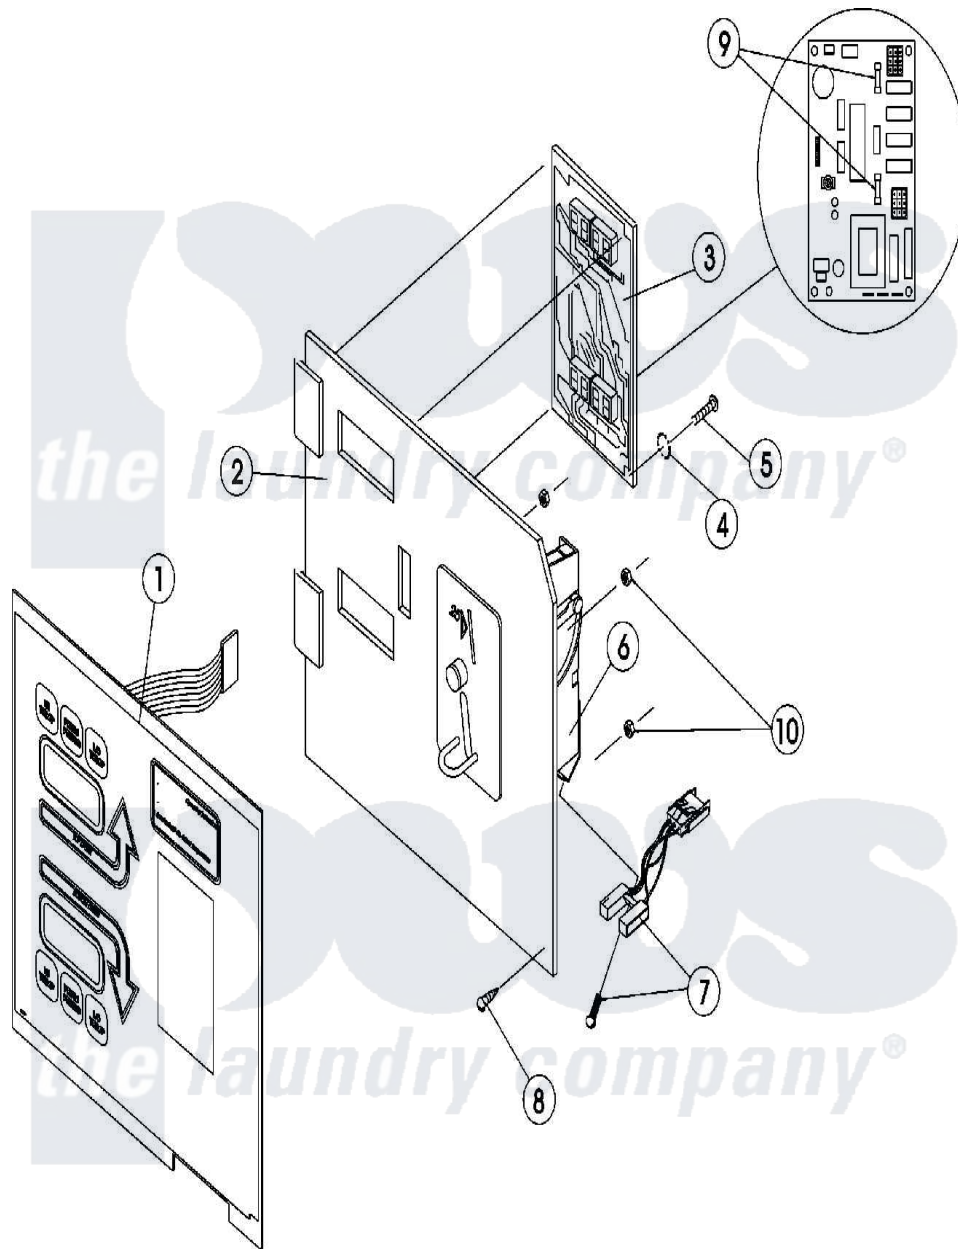

Maytag MLG31PCAWW 04 - DMC CONTROL PANEL ASSEMBLY

Maytag Residential Maytag MLG31PCAWW Dryer Parts Parts Diagram 04 - DMC CONTROL PANEL ASSEMBLY
 Click on the part number to view part

Item	Original Part Number	Replaced By	Status	Part Description
001	A112566			LABEL, SINGLE COIN TWIN TOUCH
002	A881482		Not Available	SINGLE COIN CONTROL PANEL
"	A881483	881483		320 330 Pc
003	A137234		Not Available	DUAL MICRO CONTROL-5 PHASE
004	A153010	153010		6 Internal
005	A150005			6-32 X 1 4
006	A881163	W10148208		25 Cent U.
"	A881450	W10148346		25C Canadi
"	A881451	W10148347		.880 Token
"	A881636			Token Optic Coin Acceptor-.07
007	A881143	W10148198		Pcb Optic
008	A150309	W10146761		10-16 X 1
009	A136048	136048		0.125A 2
010	A152102	152102		M3 Metric