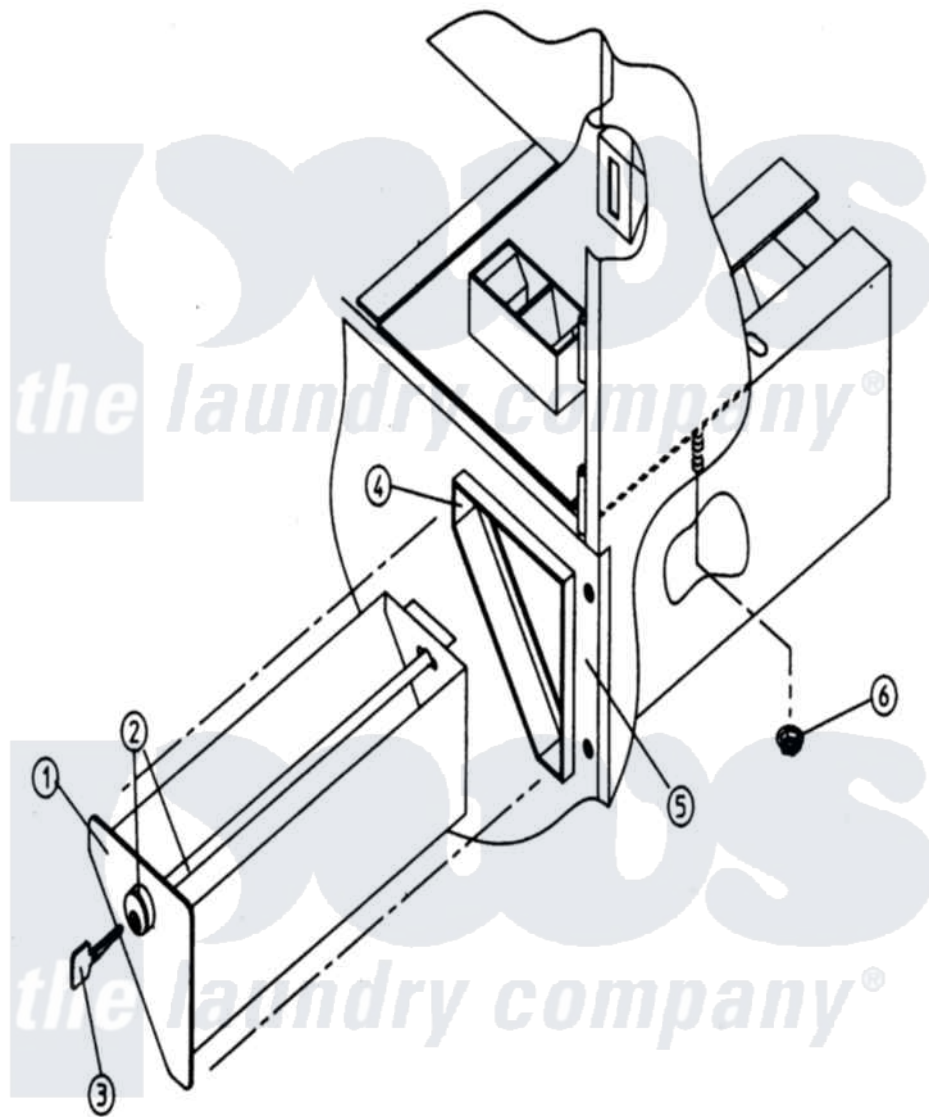

Maytag MLG31PCAWW 05 - COIN VAULT ASSEMBLY

Maytag Residential Maytag MLG31PCAWW Dryer Parts Parts Diagram 05 - COIN VAULT ASSEMBLY
 Click on the part number to view part

Item	Original Part Number	Replaced By	Status	Part Description
001	A850975			Box, Coin
"	A883347	W10148922		330 Coinbo
"	A883348	W10148923		320 330 CO
002	A160036	160036		SeCurity C
003	A160136	160136		Replacement
004	A883382	W10148941		320 330 BL
"	A883383	W10148942		320 330 BL
005	A883371	W10148933		Maytag 330
"	A883372	W10148934		Maytag 330
"	A883488	883488		330 S S Bt
006	A152014	152014		1 4-20 Ser