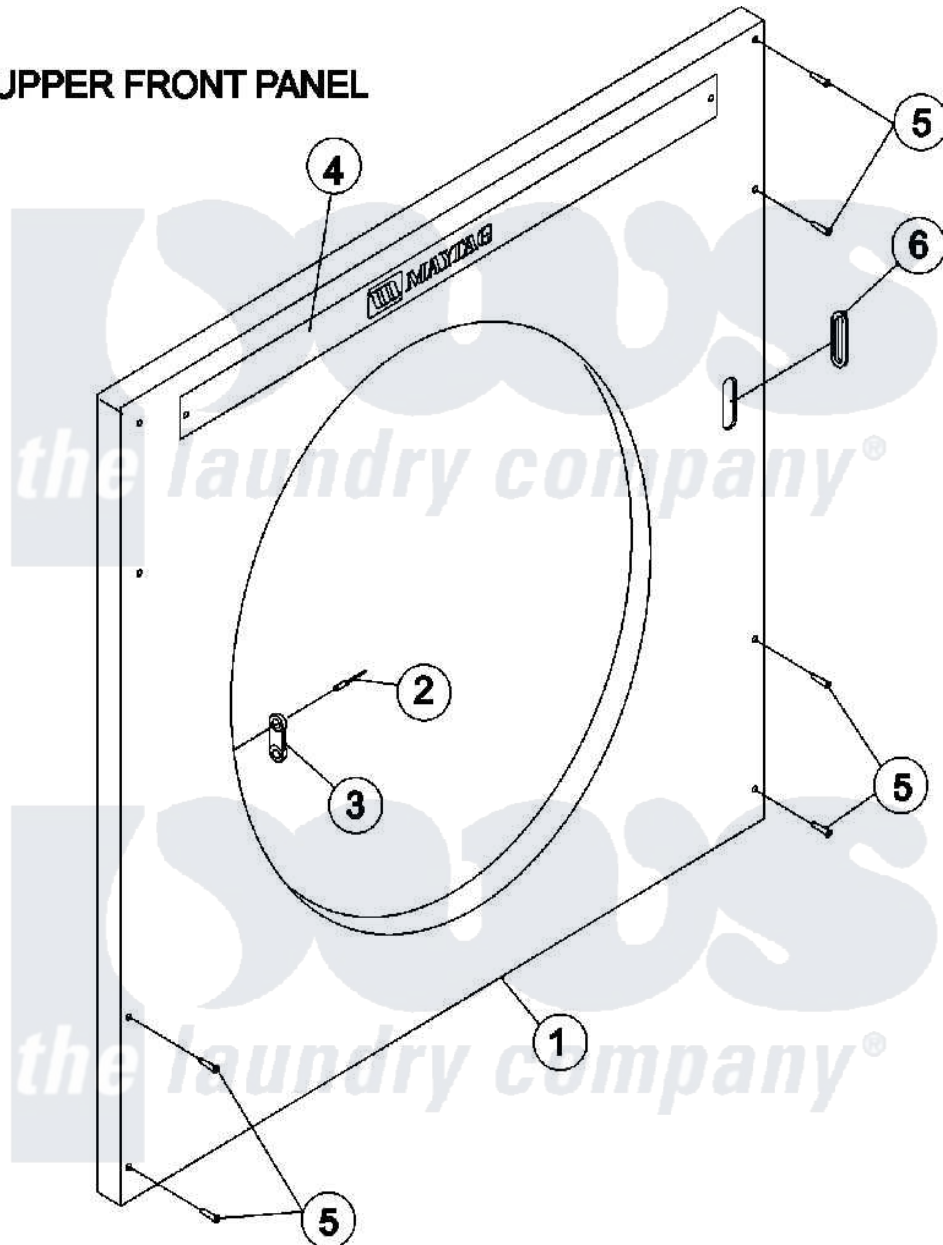

Maytag MLG31PCAWW 07 - UPPER FRONT PANEL ASSEMBLY

UPPER FRONT PANEL

Maytag [Residential Maytag MLG31PCAWW Dryer Parts](#) Parts Diagram 07 - UPPER FRONT PANEL ASSEMBLY
 Click on the part number to view part

Item	Original Part Number	Replaced By	Status	Part Description
001	A883370	W10148932		Maytag 330
"	A883373	W10148935		Maytag 330
"	A883374	W10148936		Maytag 330
002	A154215	154215		5 32 X 1 4
003	A881987		Not Available	FRICION DOOR LATCH KIT
004	A801095	801095		Ad-330-435
005	A150313	150313		10-16 X 1
"	A400505	150318		25IP Stick
006	A121405	121405		Rubber Gro