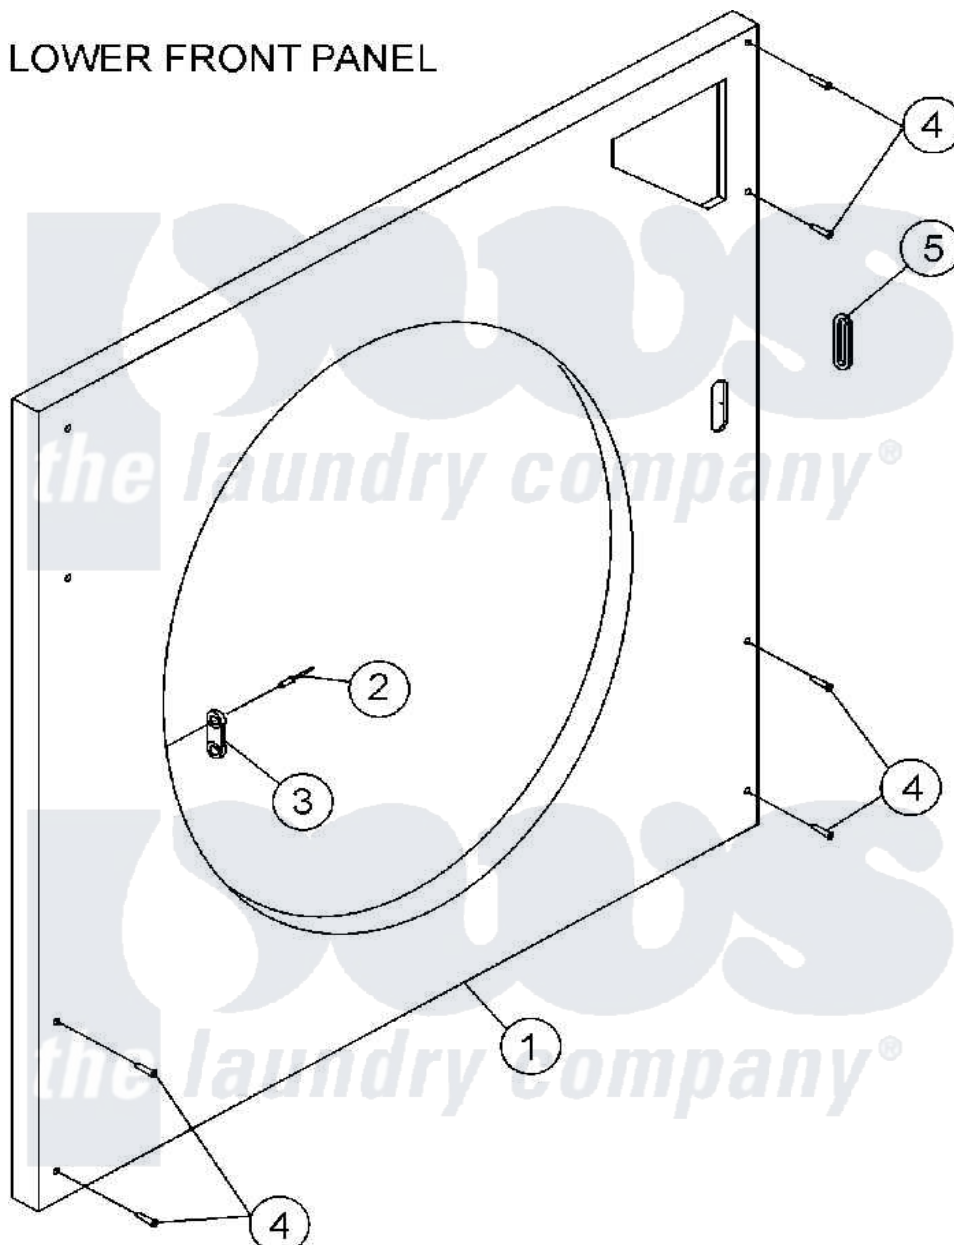

Maytag MLG31PCAWW 08 - LOWER FRONT PANEL ASSEMBLY

LOWER FRONT PANEL

Maytag [Residential Maytag MLG31PCAWW Dryer Parts](#) Parts Diagram 08 - LOWER FRONT PANEL ASSEMBLY
 Click on the part number to view part

| Item | Original Part Number | Replaced By | Status | Part Description |
|------|----------------------|---------------------------|---------------|------------------------|
| 001 | A883371 | W10148933 | | Maytag 330 |
| " | A883372 | W10148934 | | Maytag 330 |
| " | A883488 | 883488 | | 330 S S Bt |
| 002 | A154215 | 154215 | | 5 32 X 1 4 |
| 003 | A881987 | | Not Available | FRICION DOOR LATCH KIT |
| 004 | A150313 | 150313 | | 10-16 X 1 |
| " | A400505 | 150318 | | 25IP Stick |
| 005 | A121405 | 121405 | | Rubber Gro |