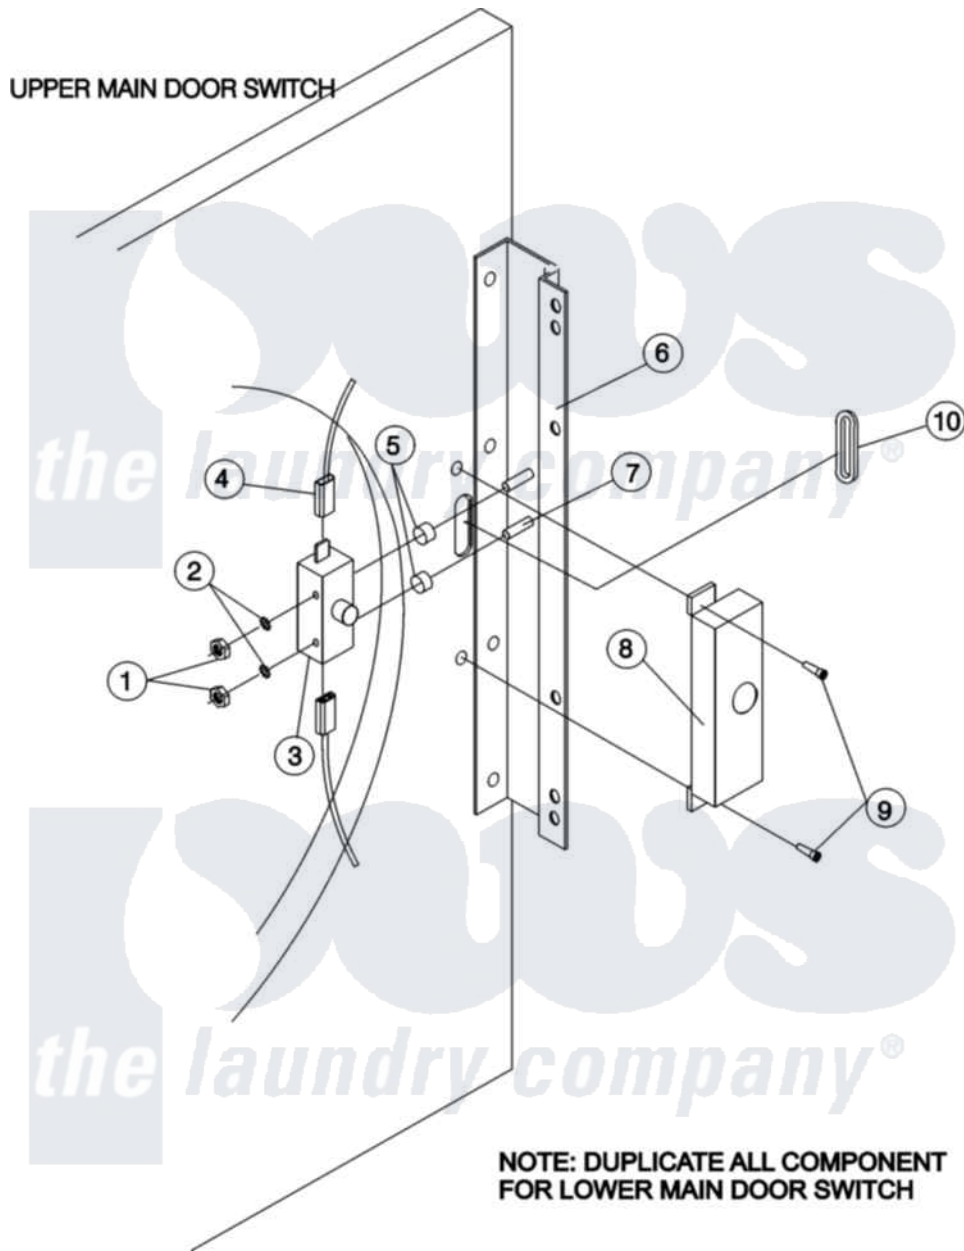

Maytag MLG31PCAWW 10 - MAIN DOOR SWITCH ASSEMBLY

Maytag Residential Maytag MLG31PCAWW Dryer Parts Parts Diagram 10 - MAIN DOOR SWITCH ASSEMBLY
 Click on the part number to view part

| Item | Original Part Number | Replaced By | Status | Part Description |
|------|----------------------|---------------------------|---------------|------------------|
| 001 | A152013 | 152013 | | 6-32 Hex N |
| 002 | A153008 | 153008 | | 6 Split L |
| 003 | A137005 | W10146741 | | SDS Door S |
| 004 | A121028 | 121028 | | 1 4 X .032 |
| 005 | A154281 | 154281 | | 3 8 Stand |
| 006 | A801524 | | Not Available | BLACK DOOR HINGE |
| 007 | A153565 | 153565 | | 6-32 X 1 S |
| 008 | A881246 | W10148254 | | Main Door |
| 009 | A150201 | 150201 | | 10-32 X 1 |
| 010 | A121405 | 121405 | | Rubber Gro |