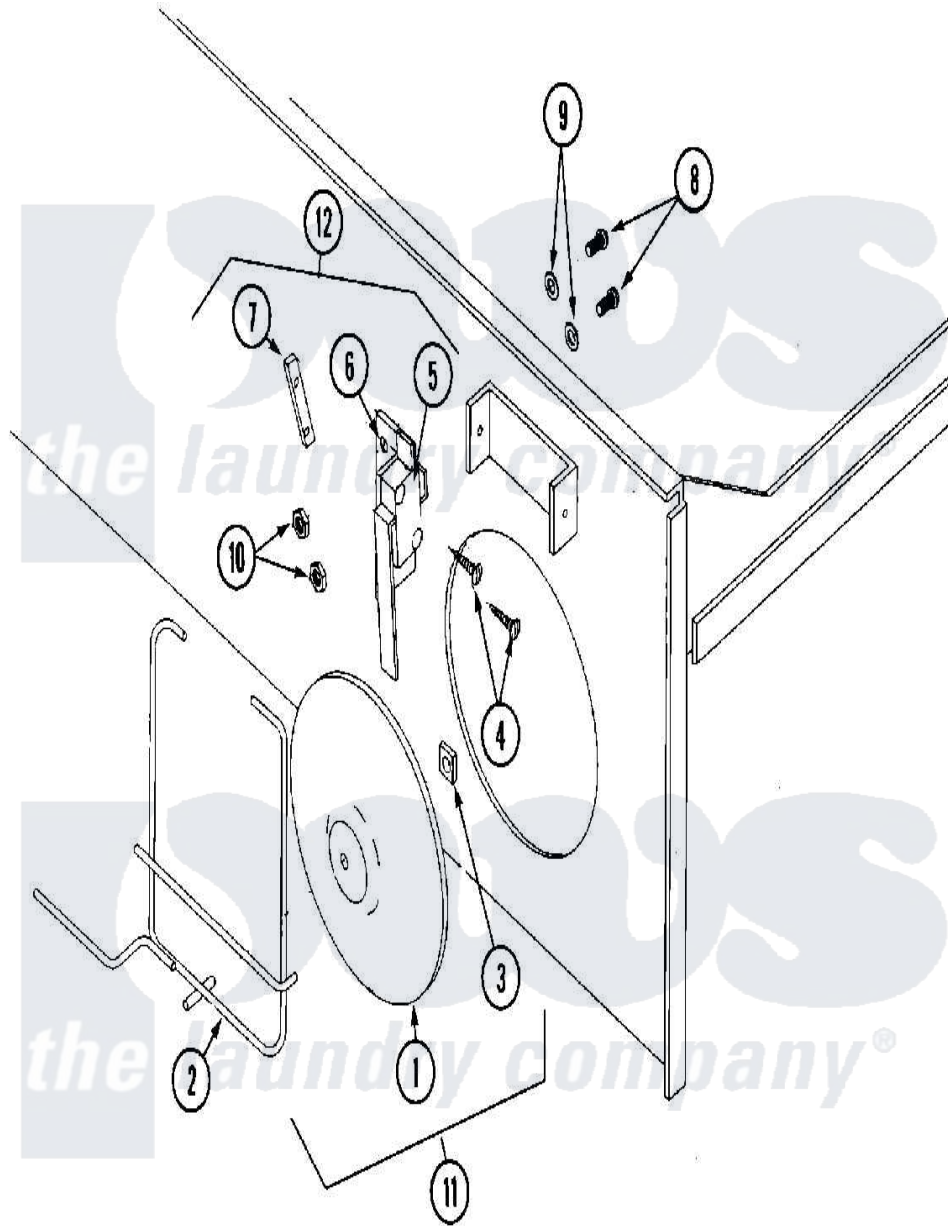

# Maytag MLG31PCAWW 19 - SAIL SWITCH ASSEMBLY

Maytag Residential Maytag MLG31PCAWW Dryer Parts Parts Diagram 19 - SAIL SWITCH ASSEMBLY  
 Click on the part number to view part

Item	Original Part Number	Replaced By	Status	Part Description
001	A319206		Not Available	DAMPER, SAIL SWITCH
"	A802805		Not Available	SAIL SWITCH ROD & DAMPER ASSY. (INCL. ITEMS 1 THRU 3)
002	A105550	<a href="#">W10146642</a>		320 330 43
003	A154002	<a href="#">154002</a>		1 8 Push O
004	A150303	<a href="#">150303</a>		4 X 3 4 P
005	A122200	<a href="#">122200</a>		Sail Switch
"	A802807	<a href="#">W10147081</a>		320 330 43
006	A319208	<a href="#">319208</a>		320 330 43
007	A154004	<a href="#">154004</a>		Tinnerman
008	A150001	<a href="#">150001</a>		6-32 X 1 2
009	A153010	<a href="#">153010</a>		6 Internal
010	A152000			6-32 HEX N