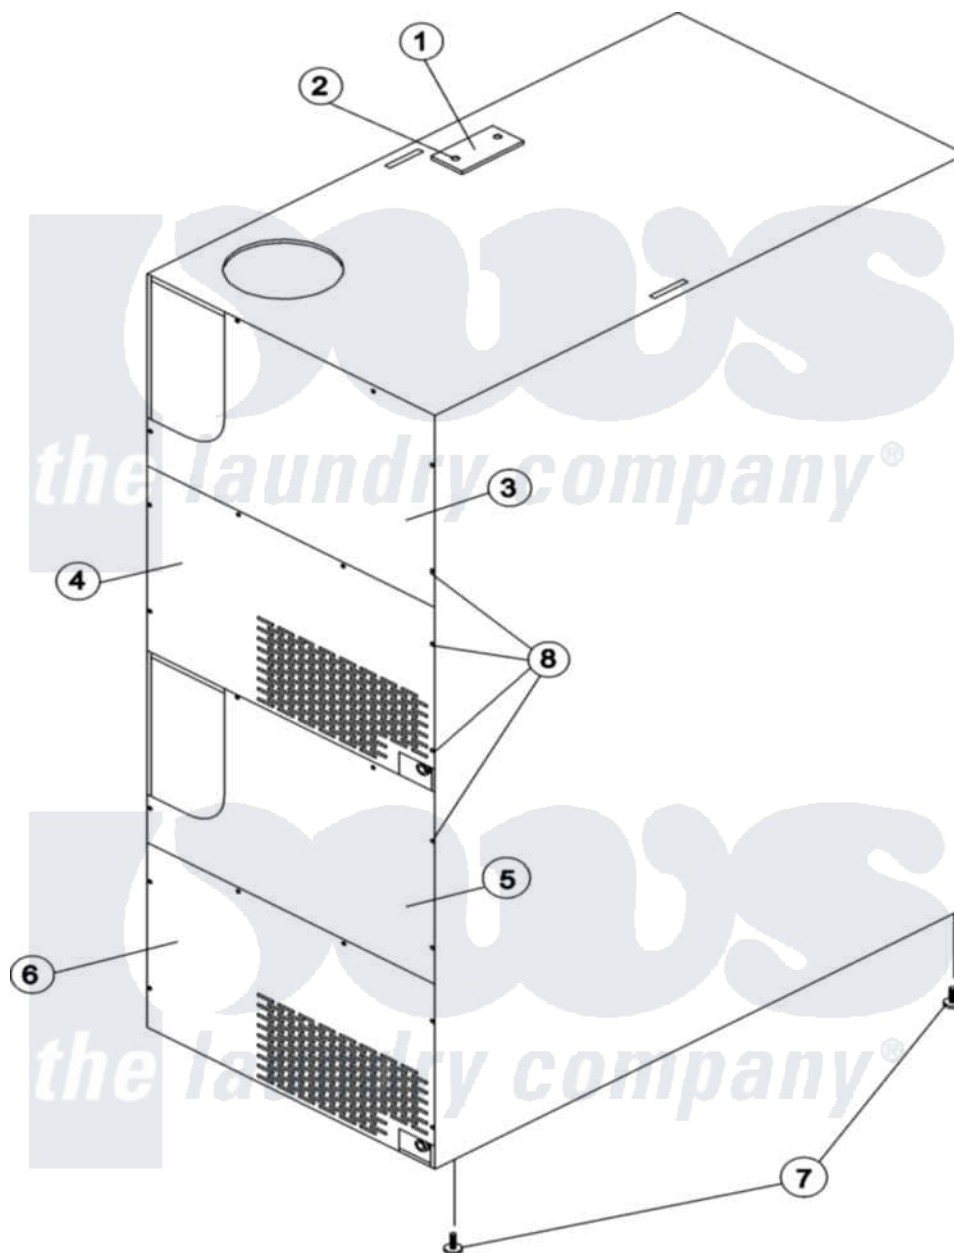

# Maytag MLG31PCAWW 20 - BACK GUARD ASSEMBLIES

Maytag Residential Maytag MLG31PCAWW Dryer Parts Parts Diagram 20 - BACK GUARD ASSEMBLIES  
 Click on the part number to view part

Item	Original Part Number	Replaced By	Status	Part Description
001	A315014	<a href="#">315014</a>		320 330 43
002	A150309	<a href="#">W10146761</a>		10-16 X 1
003	A314404		Not Available	TOP & BOTTOM UPPER GUARD
004	A314405	<a href="#">W10146851</a>		320 330 To
005	A314404		Not Available	TOP & BOTTOM UPPER GUARD
006	A314405	<a href="#">W10146851</a>		320 330 To
007	A103500			LEVELING L
008	A150309	<a href="#">W10146761</a>		10-16 X 1