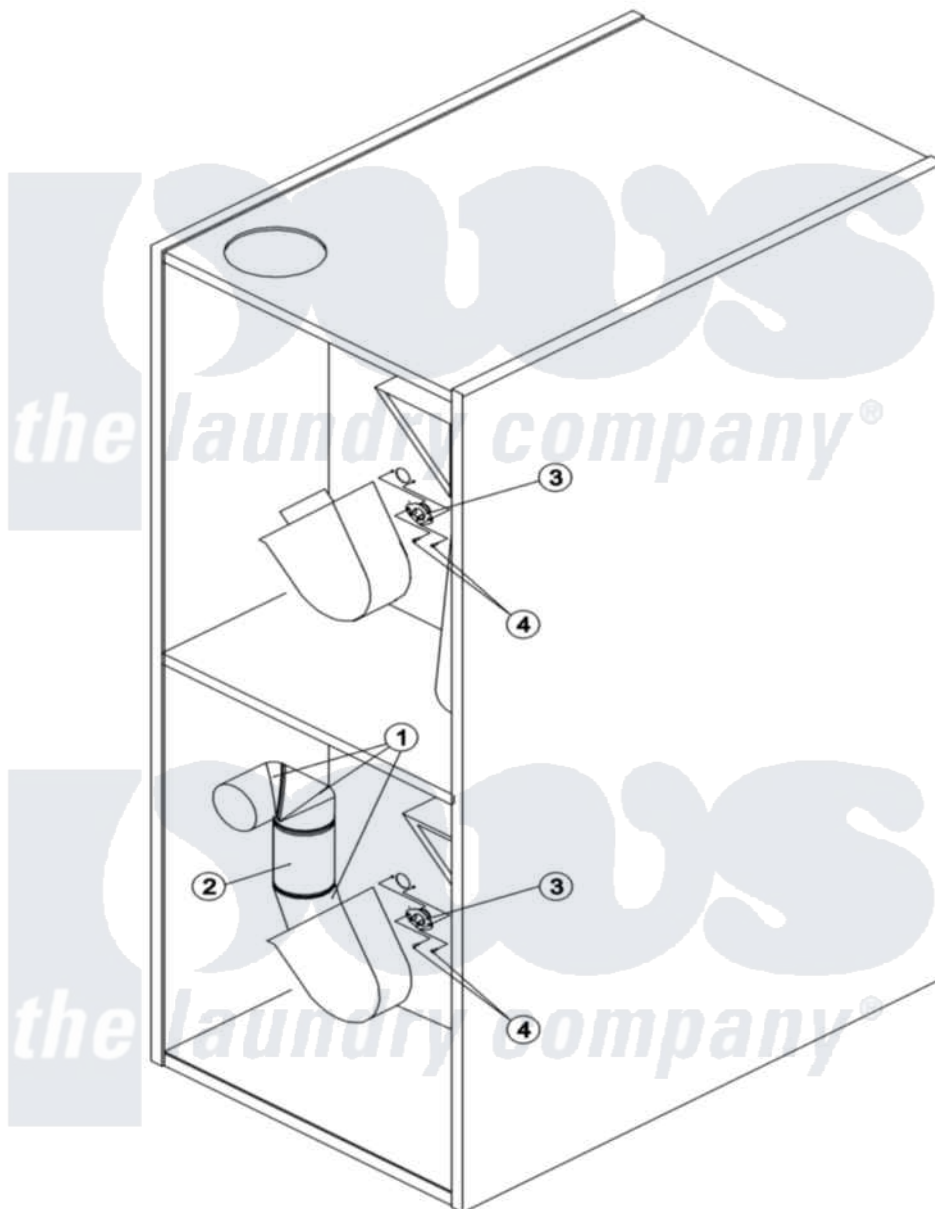

Maytag MLG31PCAWW 22 - BOTTOM DUCT ASSY/CABINET HI-LIMIT

Maytag Residential Maytag MLG31PCAWW Dryer Parts Parts Diagram 22 - BOTTOM DUCT ASSY/CABINET HI-LIMIT

[Click on the part number to view part](#)

Item	Original Part Number	Replaced By	Status	Part Description
001	A143536	143536		6 Diameter 45
002	A117505	117505		Aluminum H
"	A143545			6 DIA X 6
003	A130107	W1014672Z		L160 Tod3
004	A150301	150301		8-18 X 7