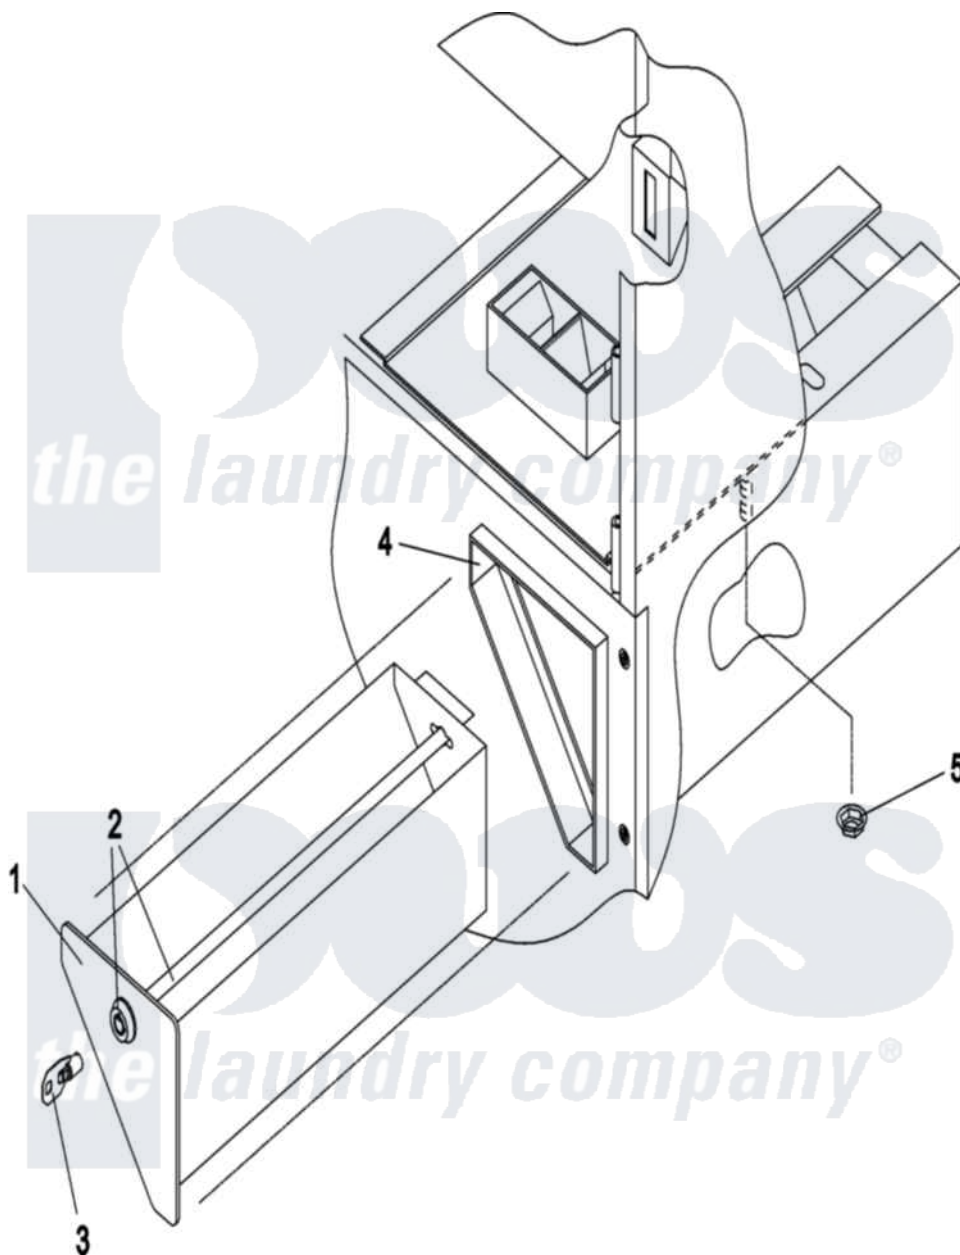

# Maytag MLG31PCBWQ 04 - COIN VAULT ASSEMBLY

Maytag [Residential Maytag MLG31PCBWQ Dryer Parts](#) Parts Diagram 04 - COIN VAULT ASSEMBLY  
Click on the part number to view part

Item	Original Part Number	Replaced By	Status	Part Description
001	A883347	<a href="#">W10148922</a>		330 Coinbo
"	A883348	<a href="#">W10148923</a>		320 330 CO
"	A883393	<a href="#">W10148948</a>		330 Black
002	A160036	<a href="#">160036</a>		SeCurity C
003	A160136	<a href="#">160136</a>		Replacement
004	A883382	<a href="#">W10148941</a>		320 330 BL
005	A152014	<a href="#">152014</a>		1 4-20 Ser