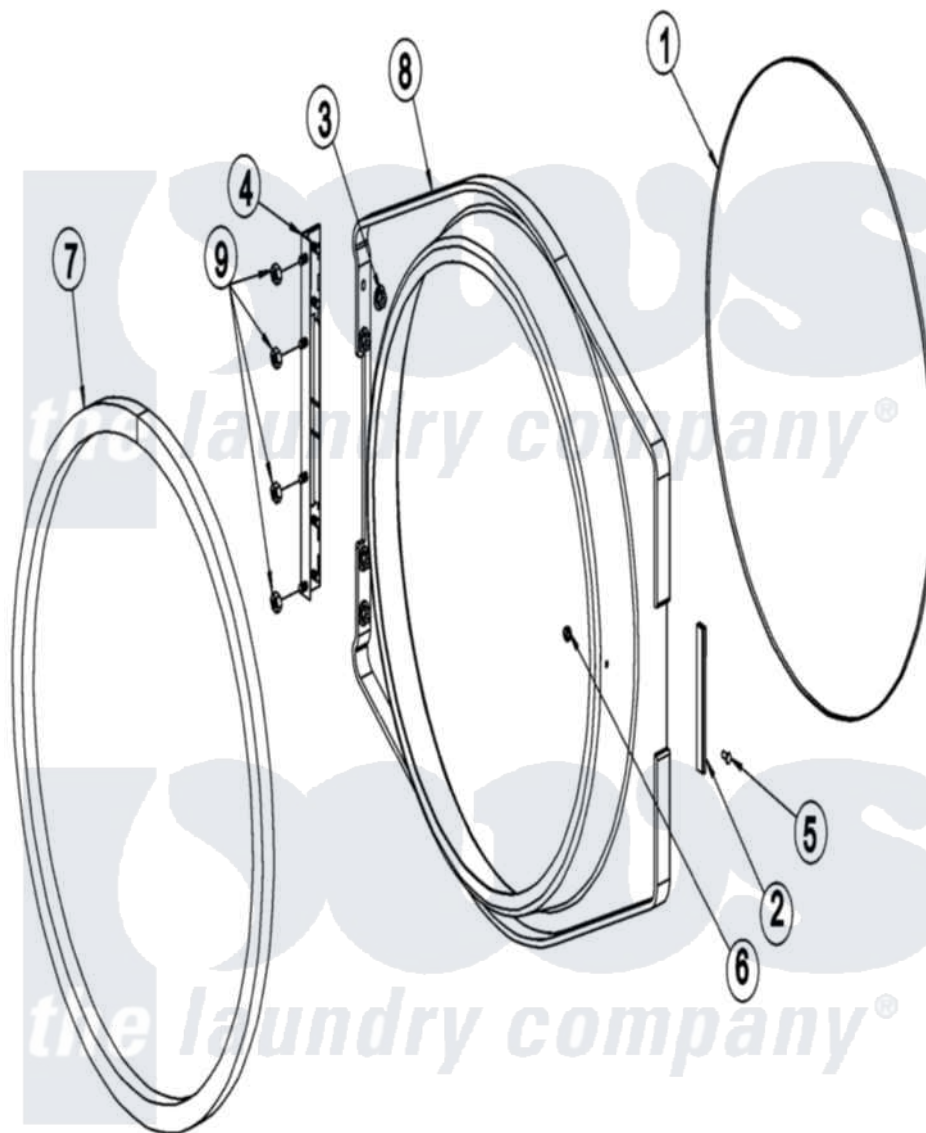

Maytag MLG31PCBWQ 07 - MAIN DOOR ASSEMBLY

Maytag Residential Maytag MLG31PCBWQ Dryer Parts Parts Diagram 07 - MAIN DOOR ASSEMBLY
 Click on the part number to view part

Item	Original Part Number	Replaced By	Status	Part Description
001	A102210	102210		20 7 16 D
002	A102328	102328		37 64 Wide
003	A152014	152014		1 4-20 Ser
004	A801524		Not Available	BLACK DOOR HINGE
005	A150120	150120		10-32 x 7 16
006	A151010	151010		10-32 Hi-C
007	A102349		Not Available	GASKET, DOOR (69 1/2'')
008	A882991	W10148763		Formed Bla
009	A152014	152014		1 4-20 Ser