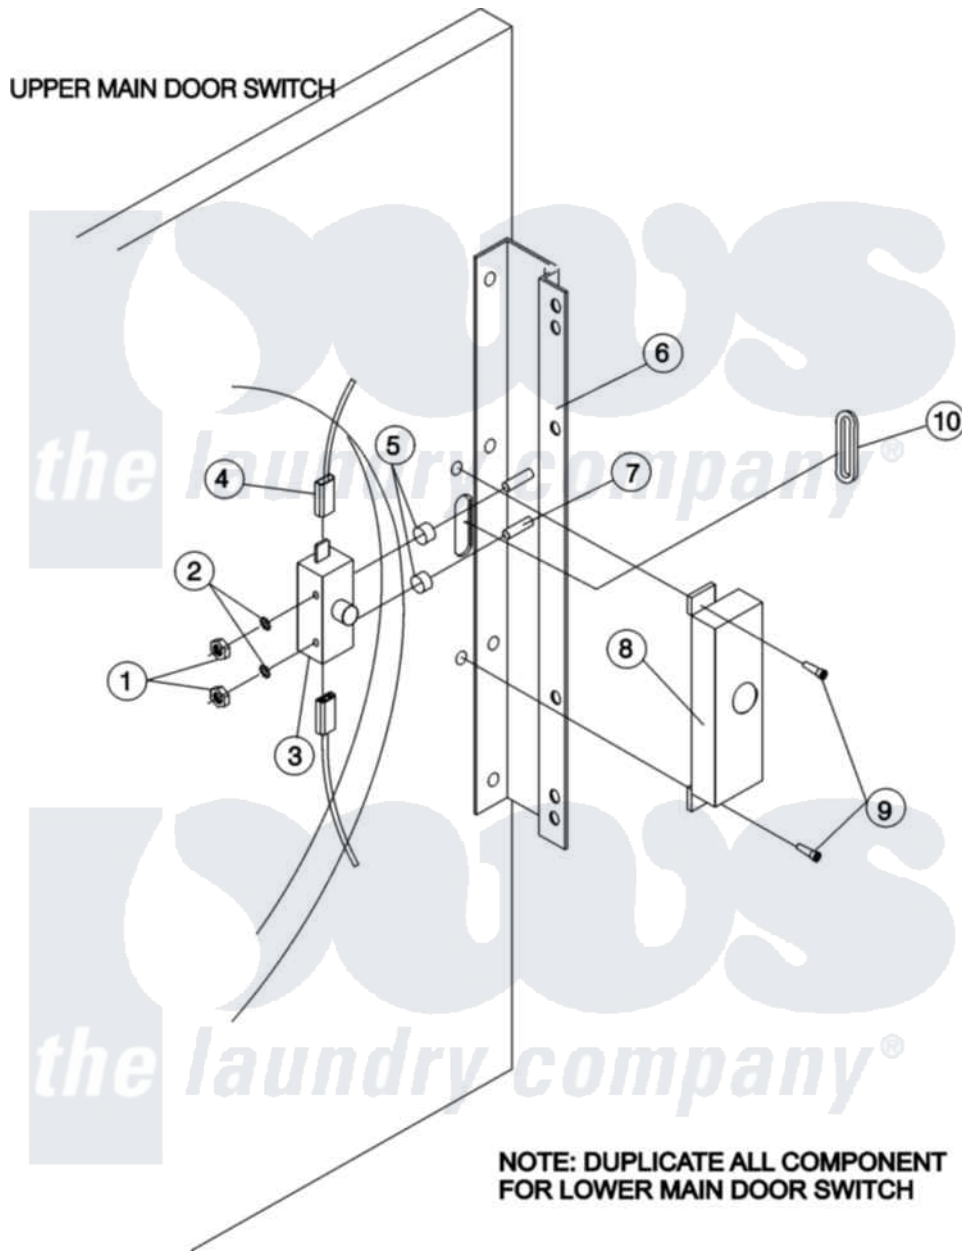

Maytag MLG31PCBWQ 08 - MAIN DOOR SWITCH ASSEMBLY

Maytag Residential Maytag MLG31PCBWQ Dryer Parts Parts Diagram 08 - MAIN DOOR SWITCH ASSEMBLY
 Click on the part number to view part

Item	Original Part Number	Replaced By	Status	Part Description
001	A152013	152013		6-32 Hex N
002	A153008	153008		6 Split L
003	A137005	W10146741		SDS Door S
004	A121028	121028		1 4 X .032
005	A154281	154281		3 8 Stand
006	A801524		Not Available	BLACK DOOR HINGE
007	A153565	153565		6-32 X 1 S
008	A881246	W10148254		Main Door
009	A150201	150201		10-32 X 1
010	A121405	121405		Rubber Gro