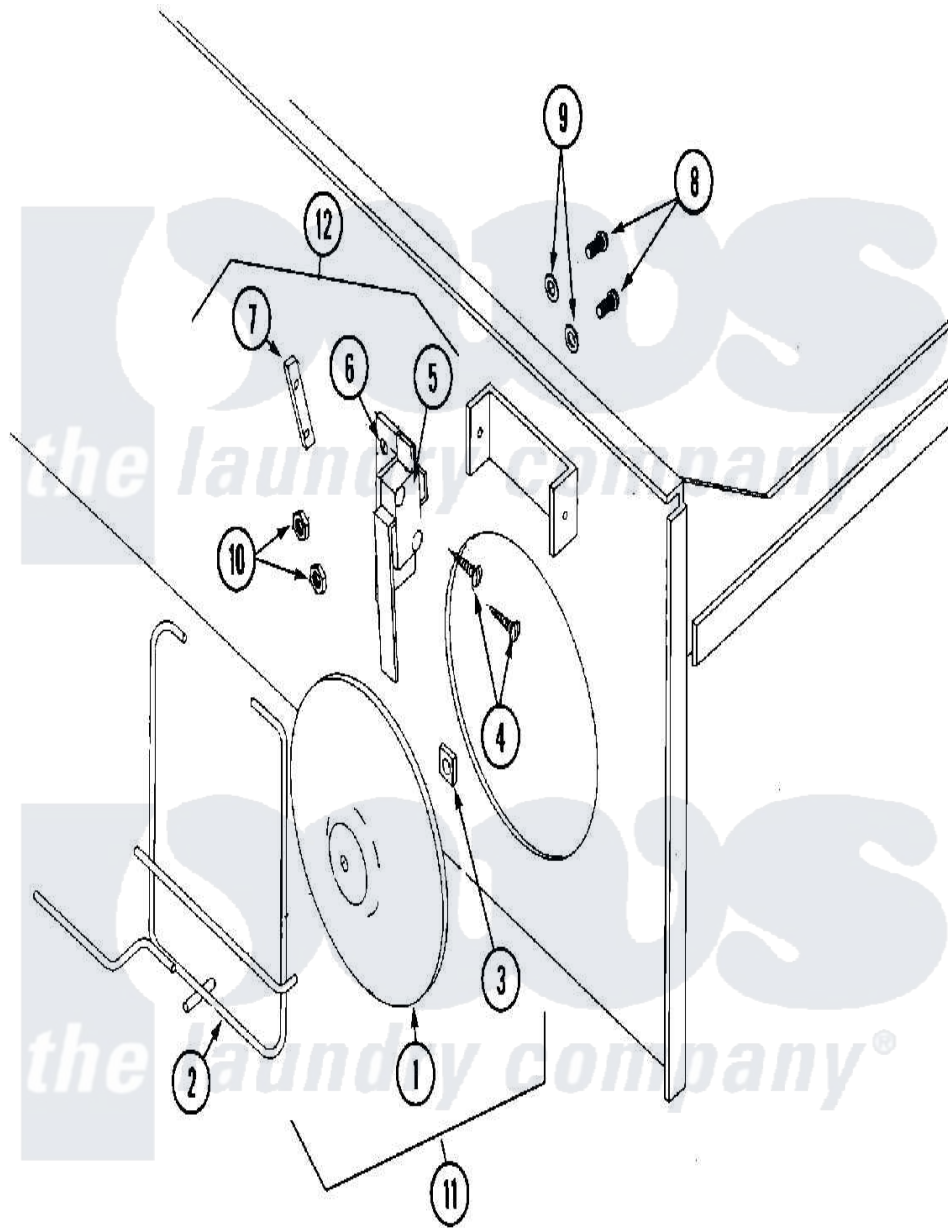

# Maytag MLG31PCBWQ 15 - SAIL SWITCH ASSEMBLY

Maytag Residential Maytag MLG31PCBWQ Dryer Parts Parts Diagram 15 - SAIL SWITCH ASSEMBLY  
 Click on the part number to view part

Item	Original Part Number	Replaced By	Status	Part Description
001	A319206		Not Available	DAMPER, SAIL SWITCH
002	A105550	<a href="#">W10146642</a>		320 330 43
003	A154002	<a href="#">154002</a>		1 8 Push O
004	A150303	<a href="#">150303</a>		4 X 3 4 P
005	A122200	<a href="#">122200</a>		Sail Switch
006	A319208	<a href="#">319208</a>		320 330 43
007	A154004	<a href="#">154004</a>		Tinnerman
008	A150001	<a href="#">150001</a>		6-32 X 1 2
009	A153010	<a href="#">153010</a>		6 Internal
010	A152000			6-32 HEX N
011	A802805		Not Available	SAIL SWITCH ROD & DAMPER ASSY. (INCL. ITEMS 1 THRU 3)
012	A802807	<a href="#">W10147081</a>		320 330 43