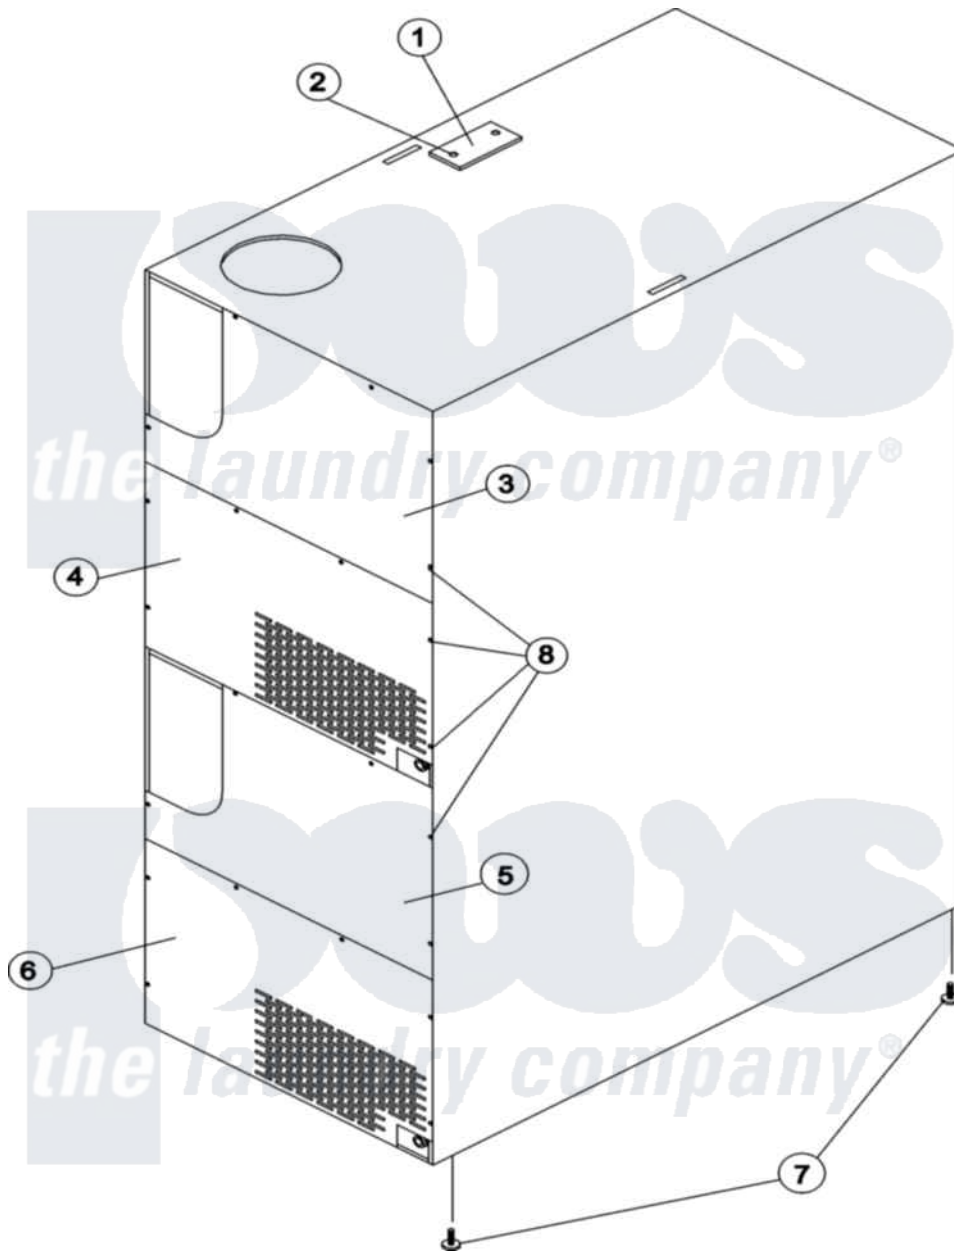

Maytag MLG31PCBWQ 16 - BACK GUARD ASSEMBLIES

Maytag Residential Maytag MLG31PCBWQ Dryer Parts Parts Diagram 16 - BACK GUARD ASSEMBLIES
 Click on the part number to view part

Item	Original Part Number	Replaced By	Status	Part Description
001	A315014	315014		320 330 43
002	A150301	150301		8-18 X 7
003	A314404		Not Available	TOP & BOTTOM UPPER GUARD
004	A314405	W10146851		320 330 To
005	A314404		Not Available	TOP & BOTTOM UPPER GUARD
006	A314405	W10146851		320 330 To
007	A103500			LEVELING L
008	A150301	150301		8-18 X 7